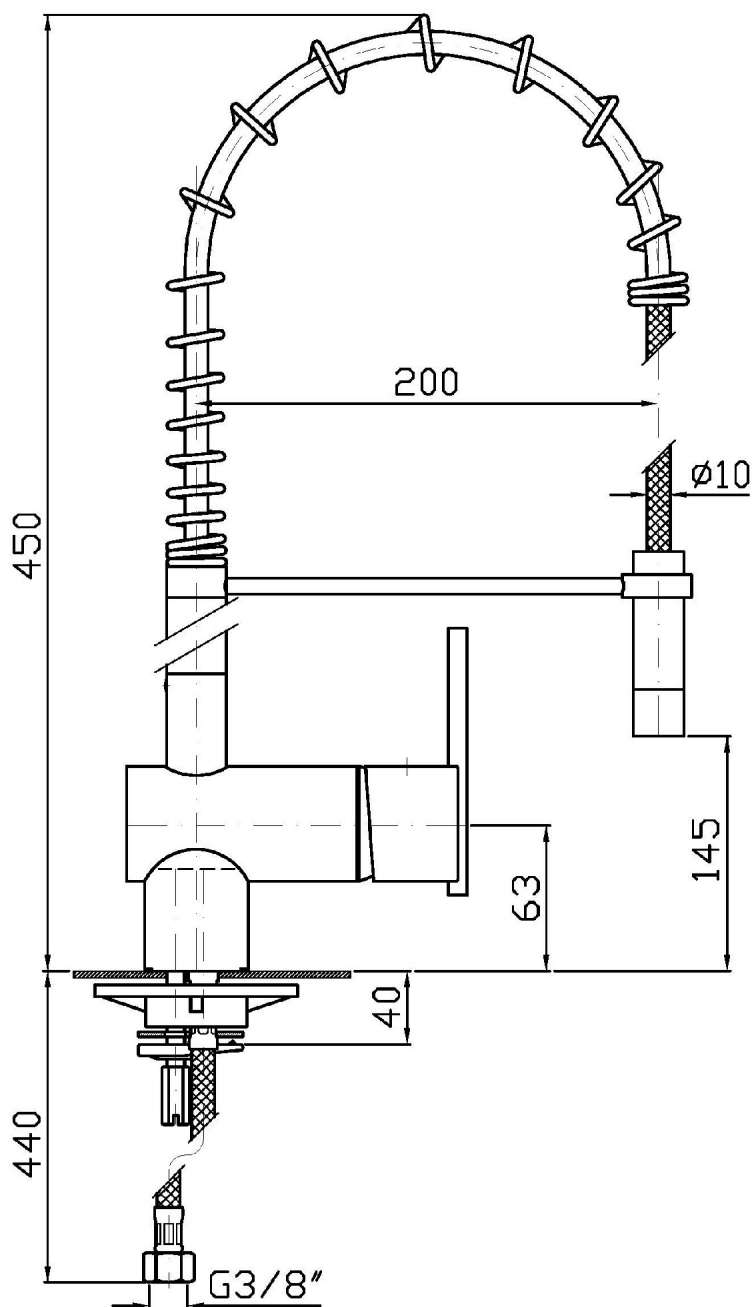

KITCHEN

ZX3372

Disegno Complessivo / Overall Drawing