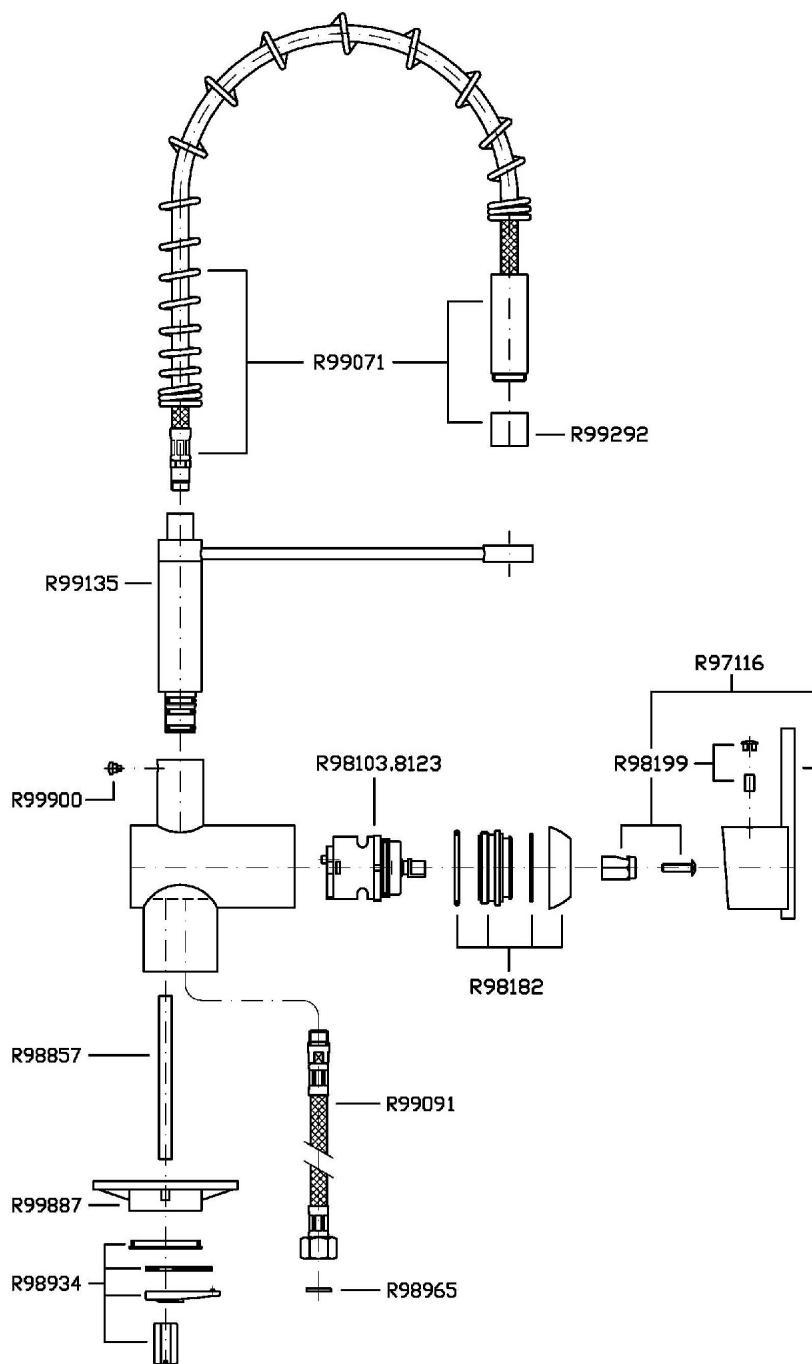

KITCHEN

ZX3372

Esplosi / Exploded