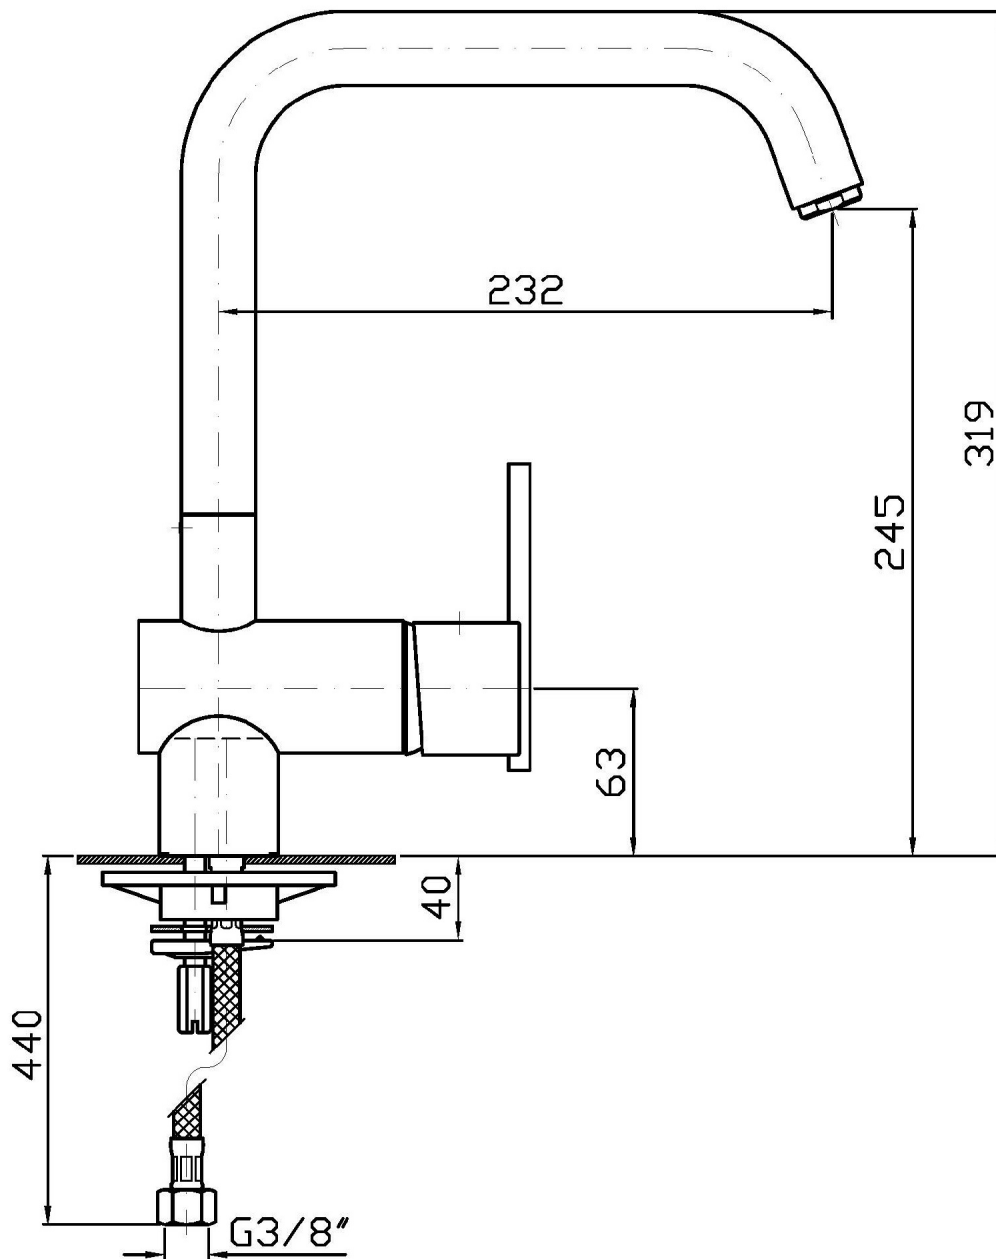

KITCHEN

ZX3375

Disegno Complessivo / Overall Drawing