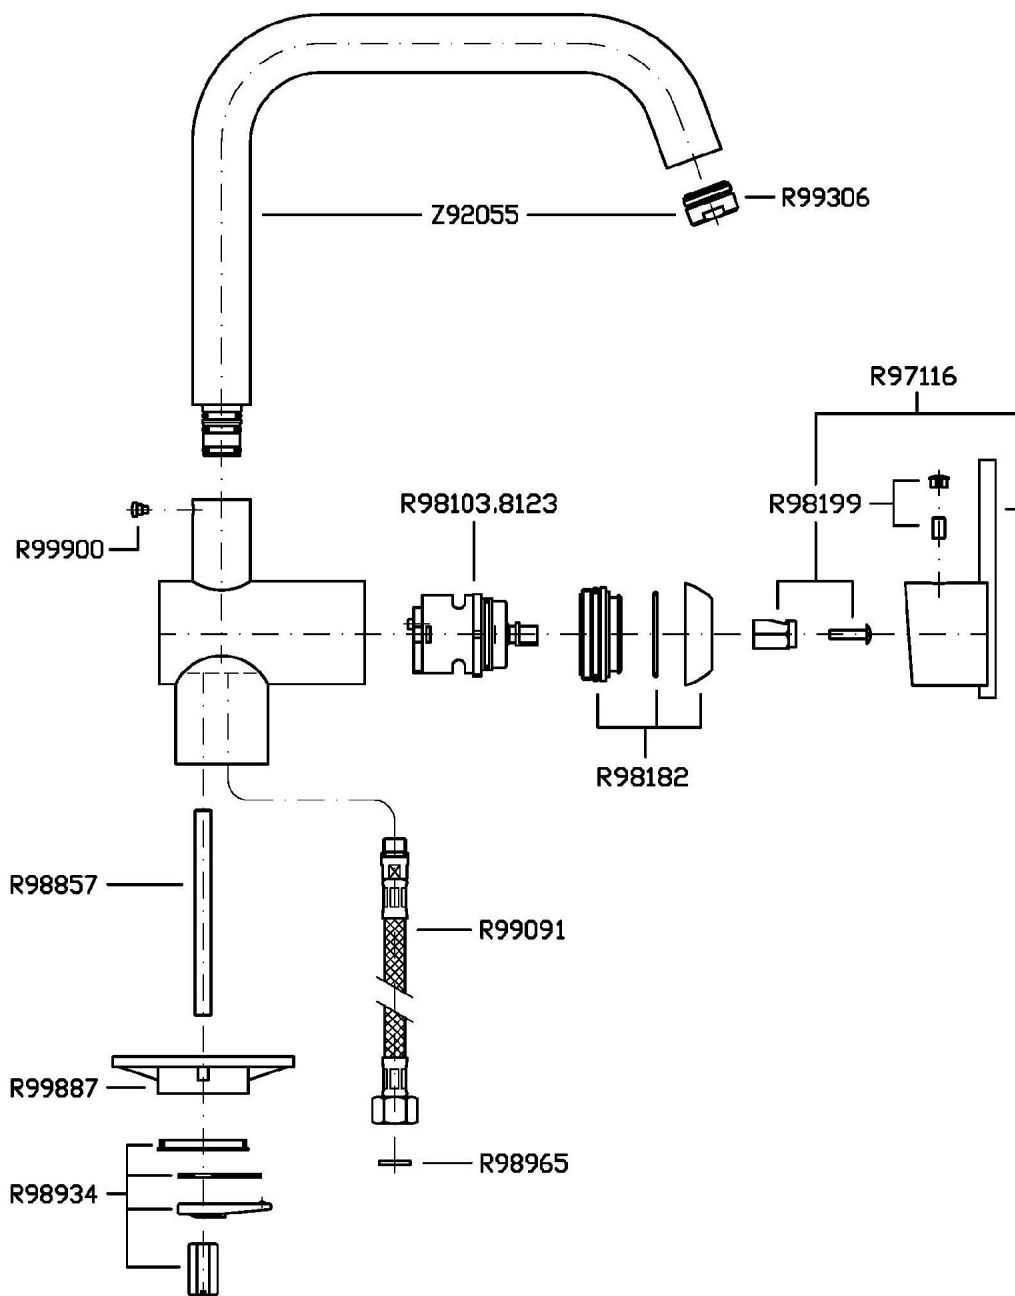

KITCHEN

ZX3375

Esplosi / Exploded