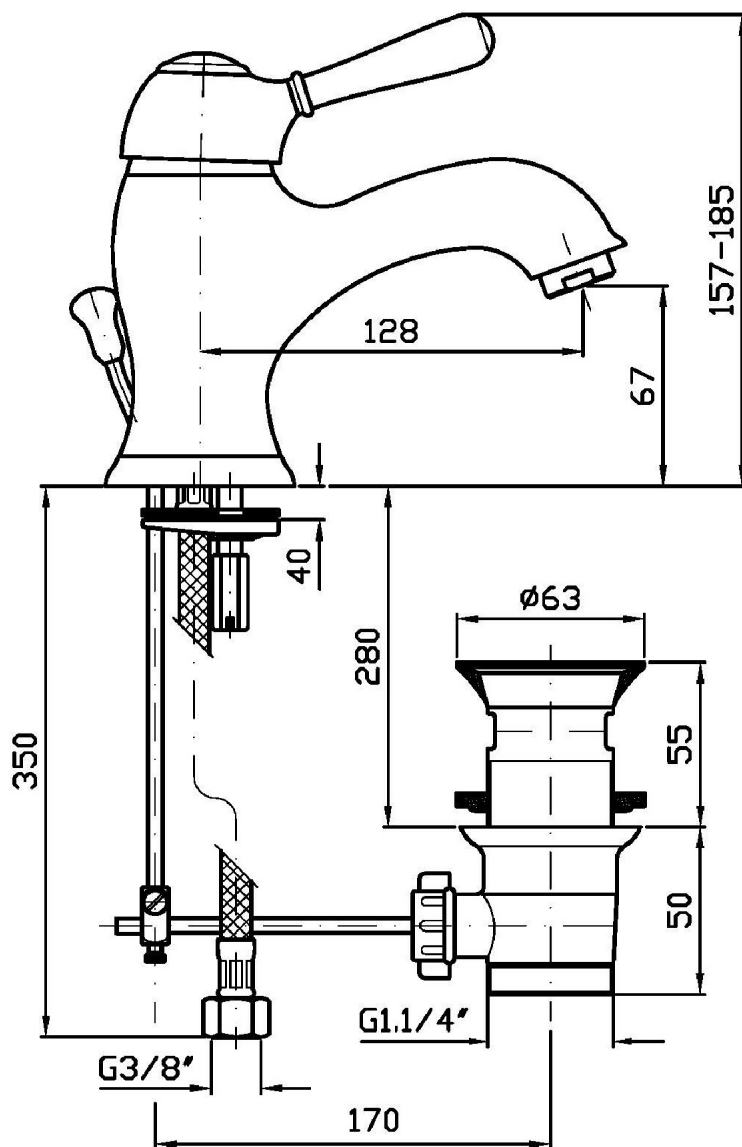

Single lever basin mixer with aerator, 1 ¼" pop-up waste, flexible tails.

Finiture / Finishes

Cromo / Chrome

DELFI

ZX7255

Disegno Complessivo / Overall Drawing

DELFI

ZX7255

Esplosi / Exploded

DELFI FLU

ZX7255 Portate / Flowrates (lt/min)

PRESSIONE PRESSURE	1 BAR	2 BAR	3 BAR	4 BAR	5 BAR
P1 LAVABO BASIN	10	14	17	19	21
P2					
P3					
P4					
P5					

DELFI FLU

ZX7255 Pesì e Misure / Weights and Sizes

Peso (Kg) Weight (lb)	2,605 (Kg)	5,742983 (lb)
Volume (dc3) - (in3)	7,43 (dc3)	0,000453 (in3)
h (mm) - (in)	90 (mm)	3,543309 (in)
L1 (mm) - (in)	250 (mm)	9,842525 (in)
L2 (mm) - (in)	330 (mm)	12,992133 (in)