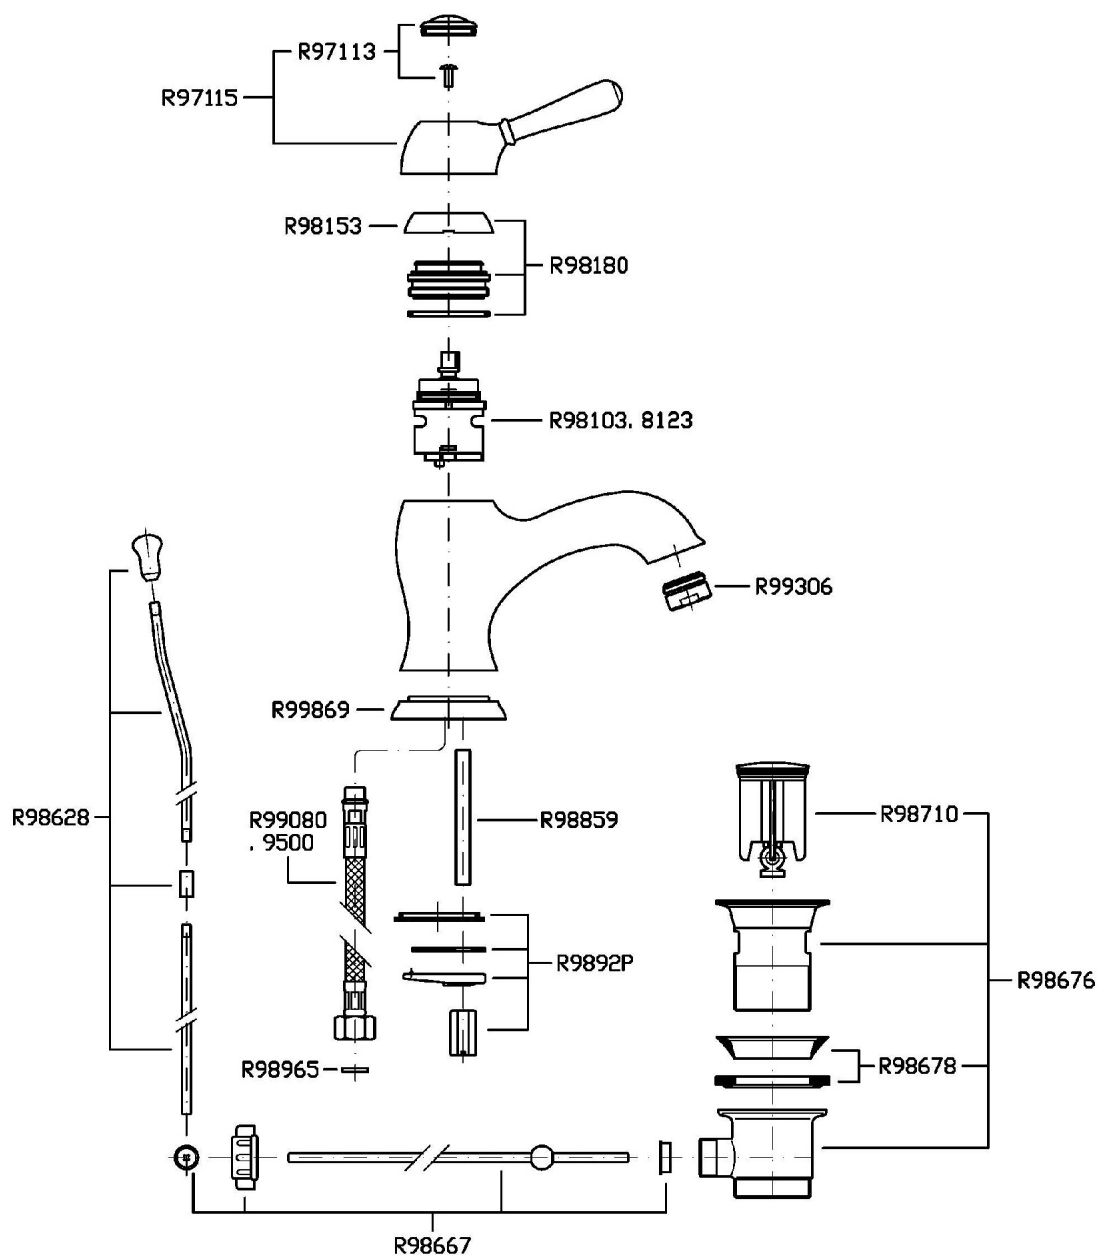

Single lever basin mixer with aerator, 1 ¼" pop-up waste, flexible tails.

Finiture / Finishes

Cromo / Chrome

DELFI

ZX7255

Disegno Complessivo / Overall Drawing

DELFI

ZX7255

Esplosi / Exploded

DELFI FLU

ZX7255 Portate / Flowrates (lt/min)

PRESSIONE PRESSURE	1 BAR	2 BAR	3 BAR	4 BAR	5 BAR
P1 LAVABO BASIN	10	14	17	19	21
P2					
P3					
P4					
P5					

DELFI FLU

ZX7255 Pesì e Misure / Weights and Sizes

Peso (Kg) Weight (lb)	2,605 (Kg)	5,742983 (lb)
Volume (dc3) - (in3)	7,43 (dc3)	0,000453 (in3)
h (mm) - (in)	90 (mm)	3,543309 (in)
L1 (mm) - (in)	250 (mm)	9,842525 (in)
L2 (mm) - (in)	330 (mm)	12,992133 (in)