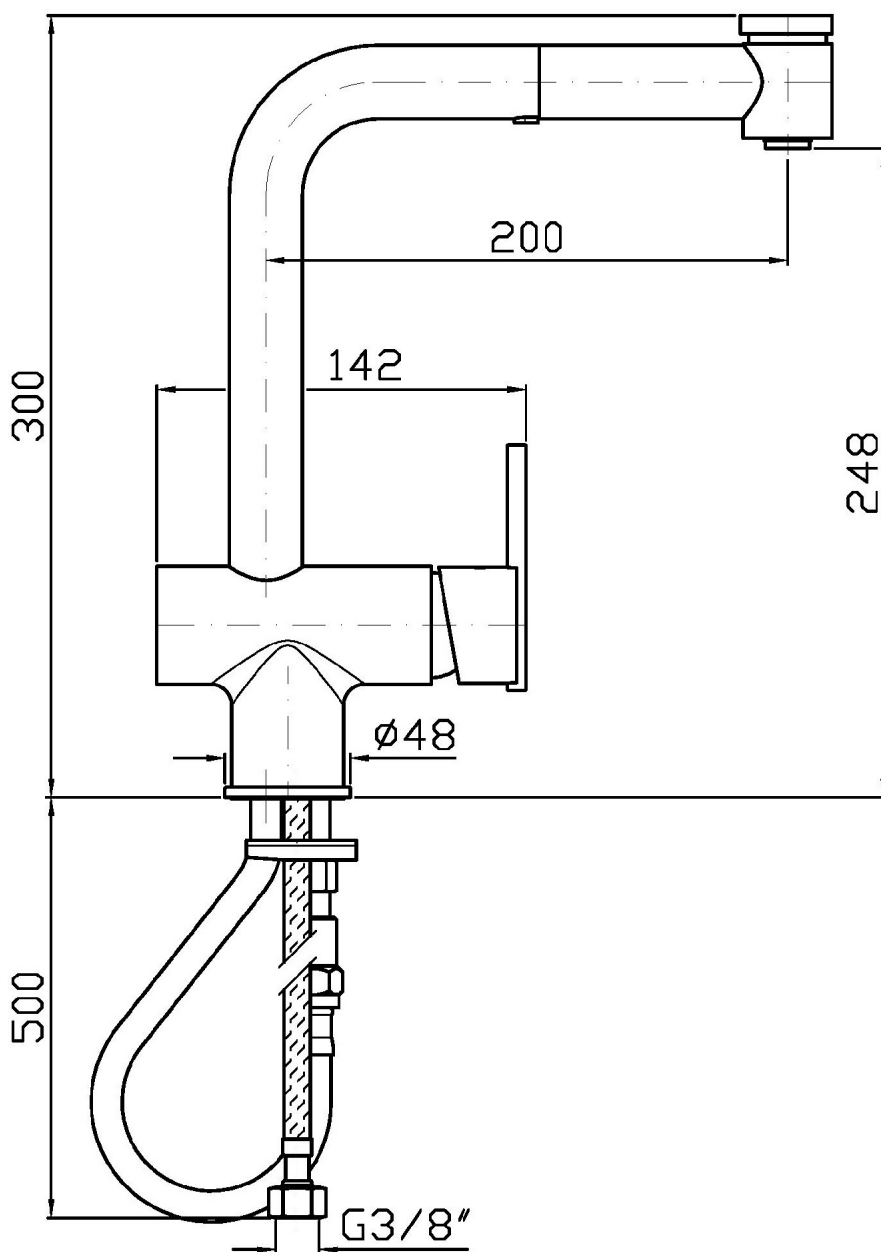

## KITCHEN

ZXS367

Disegno Complessivo / Overall Drawing

## KITCHEN

ZXS367

Pesi e Misure / Weights and Sizes

Peso ( Kg ) Weight ( lb )	2,9 ( Kg )	6,39334 ( lb )
Volume ( dc3 ) - ( in3 )	3,32 ( dc3 )	0,000203 ( in3 )
h ( mm ) - ( in )	93 ( mm )	3,6614193 ( in )
L1 ( mm ) - ( in )	162 ( mm )	6,3779562 ( in )
L2 ( mm ) - ( in )	220 ( mm )	8,661422 ( in )