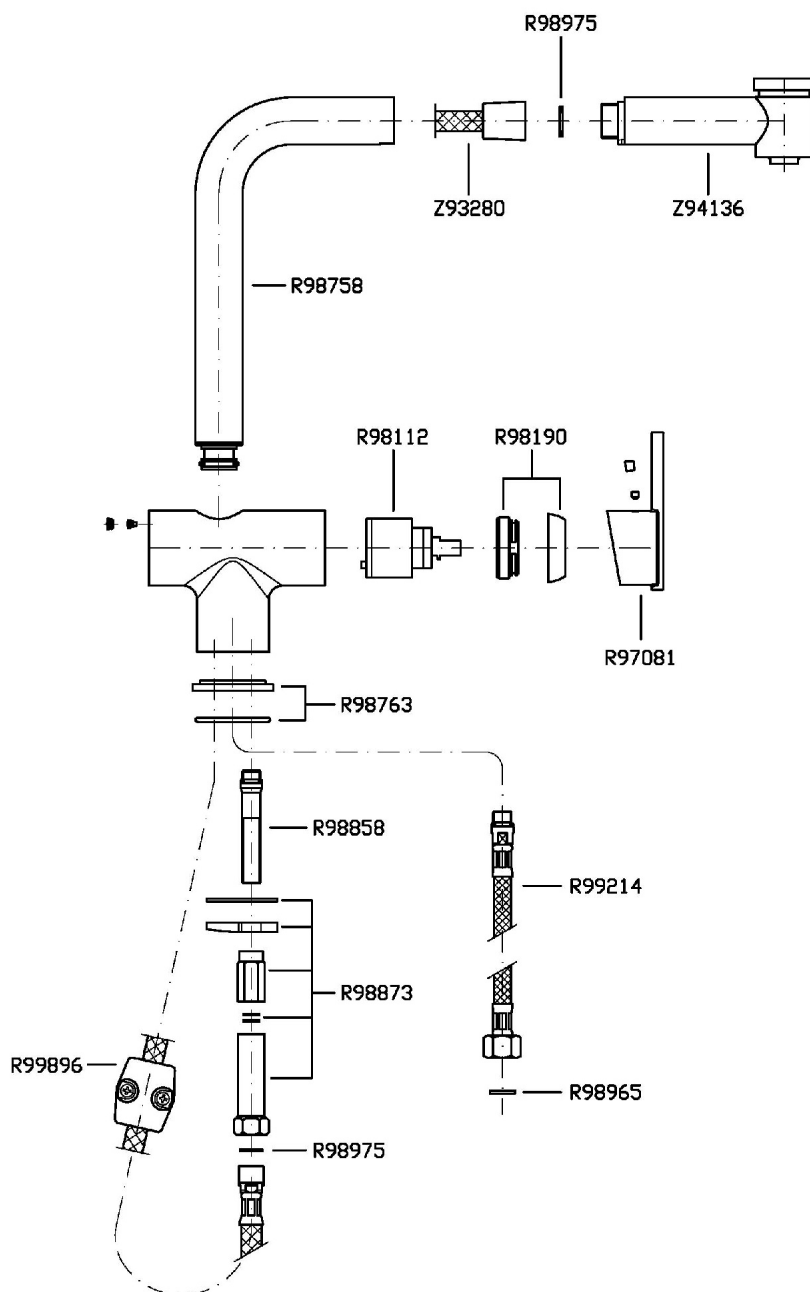

## KITCHEN

ZXS367

Disegno Complessivo / Overall Drawing

## KITCHEN

ZXS367

Portate / Flowrates (lt/min)

PRESSIONE PRESSURE	1 BAR	2 BAR	3 BAR	4 BAR	5 BAR
ELLO CON DOCETTA (GETTI P1)	4,3	6,5	8,2	9,8	10,7
P2					
P3					
P4					
P5					

## KITCHEN

ZXS367

Pesi e Misure / Weights and Sizes

Peso ( Kg ) Weight ( lb )	2,9 ( Kg )	6,39334 ( lb )
Volume ( dc3 ) - ( in3 )	3,32 ( dc3 )	0,000203 ( in3 )
h ( mm ) - ( in )	93 ( mm )	3,6614193 ( in )
L1 ( mm ) - ( in )	162 ( mm )	6,3779562 ( in )
L2 ( mm ) - ( in )	220 ( mm )	8,661422 ( in )