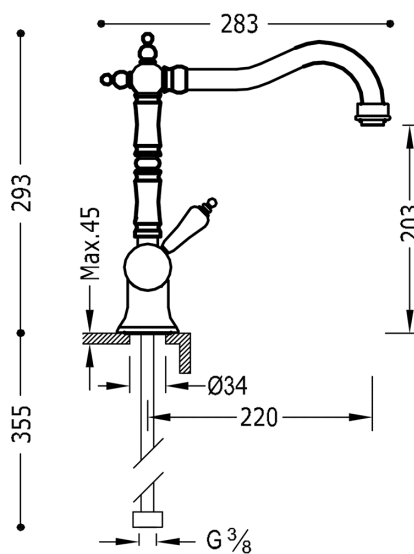

TRES

24233401LV

TRES-CLASIC COLOR Single hole sink mixer FOLDING

old brass finish, lever

Spout swivel angle 360°

Aged Brass Finish.

Tres Comercial, S.A. | C/Penedès, 16-26 | Zona Industrial, Sector A | 08759 Vallirana (Barcelona)