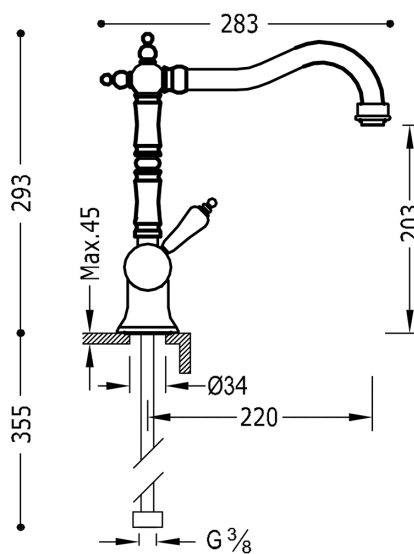

## 24233401

**TRES-CLASIC Single hole sink mixer FOLDING**

chrome finish, lever

Spout swivel angle 360°

Chrome Finish.

Tres Comercial, S.A. | C/Penedès, 16-26 | Zona Industrial, Sector A | 08759 Vallirana (Barcelona)