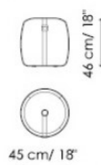

TAPE:

red
anthracite grey
light grey
blue
white
green
dove grey

Backpack Ø45
pouf

Backpack Ø45
con piano - with top

Backpack Ø90

pouf

Backpack Ø90

con piano - with top