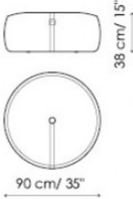

TAPE:

red
anthracite grey
light grey
blue
white
green
dove grey

Backpack Ø45
pouf

Backpack Ø45
con piano - with top

Backpack Ø90

pouf

Backpack Ø90

con piano - with top