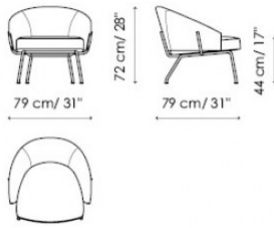

Bahia armchair