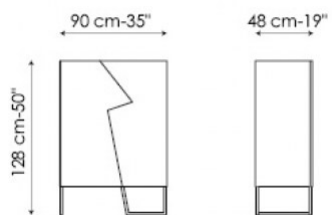

Doppler k sideboard high