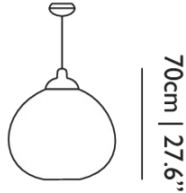

400cm | 157.5"

LIGHT DIRECTION

All directions

Non Random Non Random D71

Dimensions

71cm | 28"

Product

WIDTH 71cm | 28"**HEIGHT** 70cm | 27.6"**DEPTH** 71cm | 28"**DIAMETER** 71cm | 28"**WEIGHT NETTO** 1.5kg | 3.31lbs

Packaging

WIDTH 75cm | 29.5"**HEIGHT** 82cm | 32.3"**CUBAGE** 0.46m³ | 16.29ft³**LENGTH** 75cm | 29.5"**WEIGHT** 6cm | 13.23lbs

Technical CE

MATERIAL

Sphere from fiberglass with epoxy resin, powder coated aluminium cap, anodized aluminium reflector