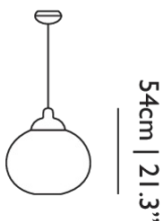

Detailing

Non Random does not shine a random light: the production of its shape is, unlike the Random Light, completely mechanically pre-programmed.

Colours

Black

White

Non Random Non Random D48

Dimensions

48cm | 18.9"

Product

WIDTH 48cm | 18.9"

HEIGHT 54cm | 21.3"

DEPTH 48cm | 18.9"

DIAMETER 48cm | 18.9"

WEIGHT NETTO 1.5kg | 3.31lbs

Packaging

WIDTH 55cm | 21.7"

HEIGHT 63cm | 24.8"

CUBAGE 0.19m³ | 6.73ft³

LENGTH 55cm | 21.7"

WEIGHT 3.7cm | 8.16lbs

Technical CE

MATERIAL

Sphere from fiberglass with epoxy resin, powder coated aluminium cap, anodized aluminium reflector

400cm | 157.5"

LIGHT DIRECTION

All directions

Non Random Non Random D71

Dimensions

71cm | 28"

Product

WIDTH 71cm | 28"**HEIGHT** 70cm | 27.6"**DEPTH** 71cm | 28"**DIAMETER** 71cm | 28"**WEIGHT NETTO** 1.5kg | 3.31lbs