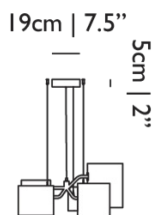

RAL 8016
Mahogany brown

RAL 9005
Jet black

RAL 9010
Pure white

RAL 9016
Traffic white

Statistocrat Suspended Lamp

Dimensions

115cm | 45.3"

72cm | 28.3"

38cm | 14.9"

19cm | 7.5"

5cm | 2"

Product

WIDTH 115cm | 45.3"

HEIGHT 38cm | 15"

DEPTH 72cm | 28.3"

WEIGHT NETTO 15kg | 33.07lbs

Packaging

WIDTH 80cm | 31.5"

HEIGHT 45cm | 17.7"

CUBAGE 0.43m³ | 15.26ft³

LENGTH 120cm | 47.2"

WEIGHT 19.5cm | 42.99lbs

Technical CE

MATERIAL