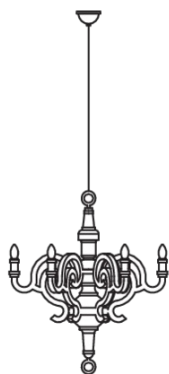

Detailing

Designed by Studio Job, the Paper Chandelier is made of paper, cardboard and paper maché.

Colours

RAL 6010
Grass green

White

Multicolour

Paper Chandelier L No Shades

Dimensions

90 cm | 35.4"

101.5cm | 40"

Product

WIDTH 90cm | 35.4"

HEIGHT 101.5cm | 40"

DEPTH 90cm | 35.4"

DIAMETER 90cm | 35.4"

WEIGHT NETTO 10.5kg |
23.15lbs