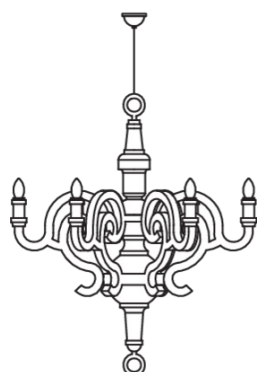

400cm | 157.5"

CANOPY

Paper Canopy Matching RAL

LIGHT DIRECTION

All directions

*Paper Chandelier XL No Shades**Dimensions*

135 cm | 53.2"

155 cm | 61"