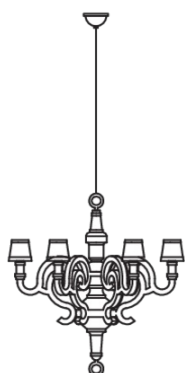

LAMPHOLDER

E12

CABLE LENGTH

400cm | 157.5"

LIGHT DIRECTION

All directions

NUMBER OF LIGHTSOURCES

6

Paper Chandelier L With Shades

Dimensions

100cm | 39.4"

101.5cm | 40"

Product

WIDTH 100cm | 39.4"**HEIGHT** 101.5cm | 40"**DEPTH** 100cm | 39.4"**DIAMETER** 100cm | 39.4"**WEIGHT NETTO** 10.5kg | 23.15lbs

Packaging