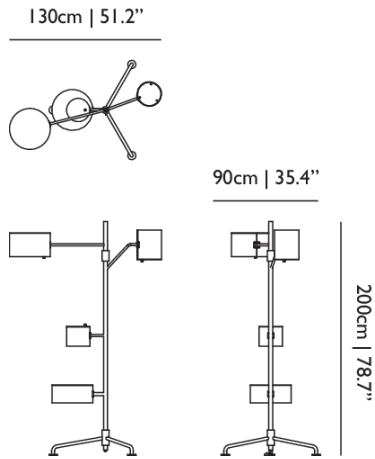

RAL 9010
Pure white

RAL 9016
Traffic white

RAL 3015
Light pink

RAL 5024
Pastel blue

Statistocrat Floor Lamp

Dimensions

Product

WIDTH 130cm | 51.2"
HEIGHT 200cm | 78.7"
DEPTH 90cm | 35.4"
WEIGHT NETTO 23kg | 50.71lbs

Packaging

WIDTH 120cm | 47.2"
HEIGHT 215cm | 84.6"
CUBAGE 3.1m³ | 109.33ft³
LENGTH 120cm | 47.2"
WEIGHT 81cm | 178.57lbs

Technical CE

MATERIAL

Aluminium frame with structured matt powdercoating.

ENERGY LABEL