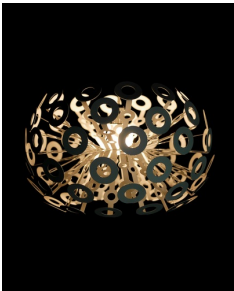

Dandelion Suspended

RICHARD HUTTEN

True to its name, Dandelion was initially inspired by the plant that creates the famous and poetic 'dandelion snow' of fuzzy, cotton-like seeds when a gush of wind blows on it. The lamp transmits an explosive feeling of energy in motion, reaching towards us from its centre. Striking and pure self-generated energy to lighten up and blow away the heaviness of everyday life. Dandelion is truly a breath of fresh air.

Detailing

Due to the open structure of the rings, the Dandelion appears airy, as if it is ready to float with the wind at any given moment.

Colours

White

Dandelion Suspended

Dimensions

80cm | 31.5"

55cm | 21.7"