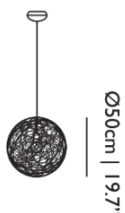

Random Light II small

Dimensions

Ø50cm | 19.7"

Product

WIDTH 50cm | 19.7"

HEIGHT 50cm | 19.7"

DEPTH 50cm | 19.7"

DIAMETER 50cm | 19.7"

WEIGHT NETTO 1.2kg | 2.65lbs

Packaging

WIDTH 51cm | 20.1"

HEIGHT 53cm | 20.9"

CUBAGE 0.14m³ | 4.87ft³

LENGTH 51cm | 20.1"

WEIGHT 2.5cm | 5.51lbs

Technical CE

MATERIAL

Sphere from fiberglass with epoxy resin, chromed steel pendant

ENERGY LABEL

A++ to E

LIGHTSOURCE TYPE

Incandescent

LIGHTSOURCE INCLUDED

Yes

NUMBER OF LIGHTSOURCES

1

DIAMETER SHADE

50cm | 19.7"

INPUT VOLTAGE

220-240

FREQUENCY

50/60

MAX POWER CONSUMPTION

60W

DIMMABLE

Yes

LAMPHOLDER

E27

RECOMMENDED LIGHTSOURCE

60W MAX type G, 10W LED light included

COLOUR

Black

CABLE LENGTH

400cm | 157.5"

CANOPY

Pebble II Black, ABS

CRI

90

LIGHT DIRECTION

All directions

LIGHT OUTPUT

800 lm

Technical cULus