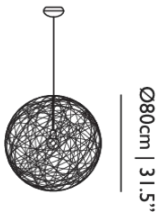

90

LIGHT DIRECTION

All directions

LIGHT OUTPUT

800 lm

Technical cULus

MATERIAL

Sphere from fiberglass with epoxy resin, chromed steel pendant

LIGHT DIRECTION

All directions

Random Light II medium

Dimensions

Ø80cm | 31.5"

Product

WIDTH 80cm | 31.5"**HEIGHT** 80cm | 31.5"**DEPTH** 80cm | 31.5"**DIAMETER** 80cm | 31.5"**WEIGHT NETTO** 1.8kg | 3.97lbs

Packaging

WIDTH 87cm | 34.3"**HEIGHT** 87cm | 34.3"**CUBAGE** 0.66m³ | 23.25ft³**LENGTH** 87cm | 34.3"**WEIGHT** 5.5cm | 12.13lbs

Technical CE

MATERIAL

Sphere from fiberglass with epoxy resin, chromed steel pendant