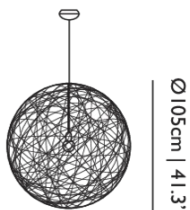

Detailing

The open and random texture of the Random Light plays with shadow while it emits a soft glow.

Colours

Black

White

Random Light II large

Dimensions

Ø105cm | 41.3"

Product

WIDTH 105cm | 41.3"
HEIGHT 105cm | 41.3"
DEPTH 105cm | 41.3"
DIAMETER 105cm | 41.3"
WEIGHT NETTO 2.5kg | 5.51lbs

Packaging

WIDTH 110cm | 43.3"
HEIGHT 110cm | 43.3"
CUBAGE 1.33m³ | 47ft³
LENGTH 110cm | 43.3"
WEIGHT 13.5cm | 29.76lbs

90

LIGHT DIRECTION

All directions

LIGHT OUTPUT

800 lm

Technical cULus

MATERIAL

Sphere from fiberglass with epoxy resin, chromed steel pendant

LIGHT DIRECTION

All directions

Random Light II medium

Dimensions

Ø80cm | 31.5"

Product

WIDTH 80cm | 31.5"**HEIGHT** 80cm | 31.5"**DEPTH** 80cm | 31.5"**DIAMETER** 80cm | 31.5"**WEIGHT NETTO** 1.8kg | 3.97lbs