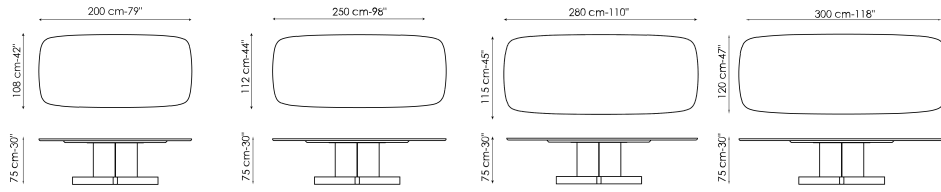

# Cross Table, Cross Table Glass

Designer: Alain Gilles

The top of Cross Table rests only on a thin structure, but it is the wooden base in the shape of a cross that gives the table its solidity and structural force. The design of the table offers a collective vision where the role of each element emerges in relation to the others in an appealing contrast between straight lines and soft curves, between masculinity and femininity. The three different and distinct elements that compose it offer the possibility of creating various combinations of finishes and colours, from

# Data sheet

Width: 200cm  
Depth: 108cm  
Height: 75cm

Width: 250cm  
Depth: 112cm  
Height: 75cm

Width: 280cm  
Depth: 115cm  
Height: 75cm

Width: 300cm  
Depth: 120cm  
Height: 75cm