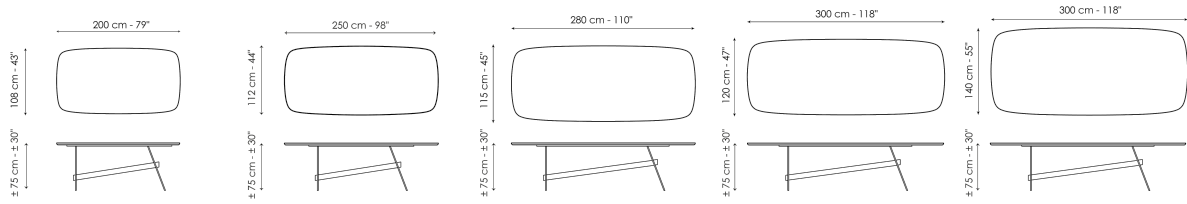

and one slanted, united by a transverse element that conveys a sensation of movement. The legs and central stem are made of metal, while the top with rounded corners is available in numerous finishes, from wood to ceramic, marble and crystal, creating combinations of materials that are always different and can respond to any furnishing and style requirement.

Data sheet

Width: 200cm

Depth: 108cm

Height: ± 75 cm

Width: 250cm

Depth: 112cm

Height: ± 75 cm

Width: 280cm

Depth: 115cm

Height: ± 75 cm

Width: 300cm

Depth: 120cm

Height: ± 75 cm

Width: 300cm

Depth: 140cm

Height: ± 75 cm