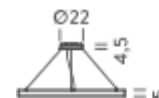

Ø 3M | DOWNLIGHT - 3000K

LAMPING

Source	Linear LED
Total power	134W
Emission	Diffused orientable
Switching	DALI 1-100%
Tension	220/240V
Color temperature	3000K
Luminous flux	8238lm
Typ CRI	90
Energy class	A+
IP class	40
Dimensions	ø300x5cm
Materials	Aluminium
Notes	included: 1 driver WALIM150W24VIN, 1x dimmer interface WDIMDALIHP, 1 electrical cable 5m, 6x adjustable metal cables length 3m (including ceiling attachment). Shipped in 3 pieces
Customization options	Shapes, sizes
Accessories	Canopy, for concrete ceiling | Ceiling plate, for false ceiling
Net lamp weight	9,8 kg

Codes

BZRC1630G15WBO
BZRC1630G15WNE
BZRC1630G15WOR

PACKAGE

Package 01

Certificazioni

CIRCLE HOME 1-1,5m