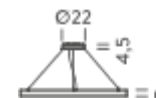

Ø 3M | UP - DOWNLIGHT - 2700K

LAMPING

Source	Linear LED
Total power	268W
Emission	Diffused orientable
Switching	DALI 1-100%
Tension	110/240V
Color temperature	2700K
Luminous flux	15640lm
Typ CRI	90
Energy class	A+
IP class	40
Dimensions	ø300x5cm
Materials	Aluminium
Notes	included: 3 drivers WALIMLED100/24, 3x dimmer interface WDIMDALIHP, 3x electrical cables 5m, 6x adjustable metal cables length 3m (including ceiling attachment). Shipped in 3 pieces
Customization options	Shapes, sizes
Accessories	Canopy, for concrete ceiling | Ceiling plate, for false ceiling
Net lamp weight	12,3 kg

Codes

BZRC1730G15DBO
BZRC1730G15DNE
BZRC1730G15DOR

PACKAGE

Package 01

Certificazioni

Structure

white
black
gold

Dimension: 310x110x15 cm / Gross weight: 20,3 kg

CIRCLE HOME 1-1,5m

CIRCLE 2-3-5m