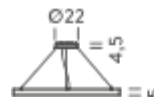

Ø 2M | DOWNLIGHT - 3000K

LAMPING

Source	Linear LED
Total power	90W
Emission	Diffused orientable
Switching	DALI 1-100%
Tension	110/240V
Color temperature	3000K
Luminous flux	5539lm
Typ CRI	90
Energy class	A+
IP class	40
Dimensions	ø200x5cm
Materials	Aluminium
Notes	included: 1 driver WALIMLED100/24, 1x dimmer interface WDIMDALIHP, 1 electrical cable 5m, 4x adjustable metal cables length 3m (including ceiling attachment). Shipped in 2 pieces
Customization options	Shapes, sizes
Accessories	Canopy, for concrete ceiling | Canopy box, 1 driver, 1 electrical cable | Ceiling plate, for false ceiling
Net lamp weight	7 kg

Codes

BZRC1620G15WBO
BZRC1620G15WNE
BZRC1620G15WOR

Structure

white
black
gold

PACKAGE

Package 01

Dimension: 210x110x15 cm / Gross weight: 12,4 kg

Certificazioni

NEMO STUDIO

CIRCLE HOME 1-1,5m

CIRCLE 2-3-5m