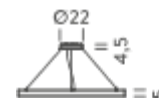

Ø 5M | UP - DOWNLIGHT - 3000K

LAMPING

Source	Linear LED
Total power	452W
Emission	Diffused orientable
Switching	DALI 1-100%
Tension	220/240V
Color temperature	3000K
Luminous flux	27695lm
Typ CRI	90
Energy class	A+
IP class	40
Dimensions	ø500x5cm
Materials	Aluminium
Notes	included: 5x driver WALIM120W24VIN, 5x dimmer interface WDIMDALIHP, 5 electrical cables 5m, 10x adjustable metal cables length 3m (including ceiling attachment). Shipped in 5 pieces
Customization options	Shapes, sizes
Accessories	Canopy, for concrete ceiling | Ceiling plate, for false ceiling
Net lamp weight	20,3 kg

Codes

BZRC1750G15WBO
BZRC1750G15WNE
BZRC1750G15WOR

PACKAGE

Package 01

Certificazioni

CIRCLE HOME 1-1,5m

CIRCLE 2-3-5m