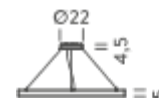

Codes

BZRC1750G15DBO
BZRC1750G15DNE
BZRC1750G15DOR

Structure

white
black
gold

PACKAGE

Package 01 Dimension: 310x110x15 cm / Gross weight: 28,3 kg

Certificazioni

CIRCLE HOME 1-1,5m