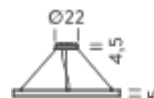

Ø 3M | UP - DOWNLIGHT - 3000K

LAMPING

Source	Linear LED
Total power	268W
Emission	Diffused orientable
Switching	DALI 1-100%
Tension	110/240V
Color temperature	3000K
Luminous flux	16476lm
Typ CRI	90
Energy class	A+
IP class	40
Dimensions	ø300x5cm
Materials	Aluminium
Notes	included: 3 driver WALIMLED100/24, 3x dimmer interface WDIMDALIHP, 3 electrical cables 5m, 6x adjustable metal cables length 3m (including ceiling attachment). Shipped in 3 pieces
Customization options	Shapes, sizes
Accessories	Canopy, for concrete ceiling | Ceiling plate, for false ceiling
Net lamp weight	12,3 kg

Codes

BZRC1730G15WBO
BZRC1730G15WNE
BZRC1730G15WOR

PACKAGE

Package 01

Certificazioni

Structure

white
black
gold

Dimension: 310x110x15 cm / Gross weight: 20,3 kg

CIRCLE HOME 1-1,5m

CIRCLE 2-3-5m