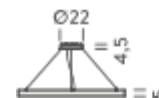

Ø 3M | DOWNLIGHT - 2700K

LAMPING

Source	Linear LED
Total power	134W
Emission	Diffused orientable
Switching	1-100%
Tension	220/240V
Color temperature	3000K
Luminous flux	7820lm
Typ CRI	90
Energy class	A+
IP class	40
Dimensions	ø300x5cm
Materials	Aluminium
Notes	included: 1 driver WALIM150W24VIN, 1x dimmer interface WDIMDALIHP, 1 electrical cable 5m, 6x adjustable metal cables length 3m (including ceiling attachment). Shipped in 3 pieces
Customization options	Shapes, sizes
Accessories	Canopy, for concrete ceiling | Ceiling plate, for false ceiling
Net lamp weight	9,8 kg

Codes

BZRC1630G15DBO
BZRC1630G15DBO
BZRC1630G15DOR

PACKAGE

Package 01

Certificazioni

CIRCLE HOME 1-1,5m