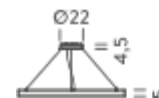

Ø 3M | DOWNLIGHT - 4000K

LAMPING

Source	Linear LED
Total power	134W
Emission	Diffused orientable
Switching	DALI 1-100%
Tension	220/240V
Color temperature	4000K
Luminous flux	9153lm
Typ CRI	90
Energy class	A+
IP class	40
Dimensions	ø300x5cm
Materials	Aluminium
Notes	included: 1 driver WALIM150W24VIN, 1x dimmer interface WDIMDALIHP, 1 electrical cable 5m, 6x adjustable metal cables length 3m (including ceiling attachment). Shipped in 3 pieces
Customization options	Shapes, sizes
Accessories	Canopy, for concrete ceiling | Ceiling plate, for false ceiling
Net lamp weight	9,8 kg

Codes

BZRC1630G15NBO
BZRC1630G15NNE
BZRC1630G15NOR

PACKAGE

Package 01

Certificazioni

CIRCLE HOME 1-1,5m

CIRCLE 2-3-5m