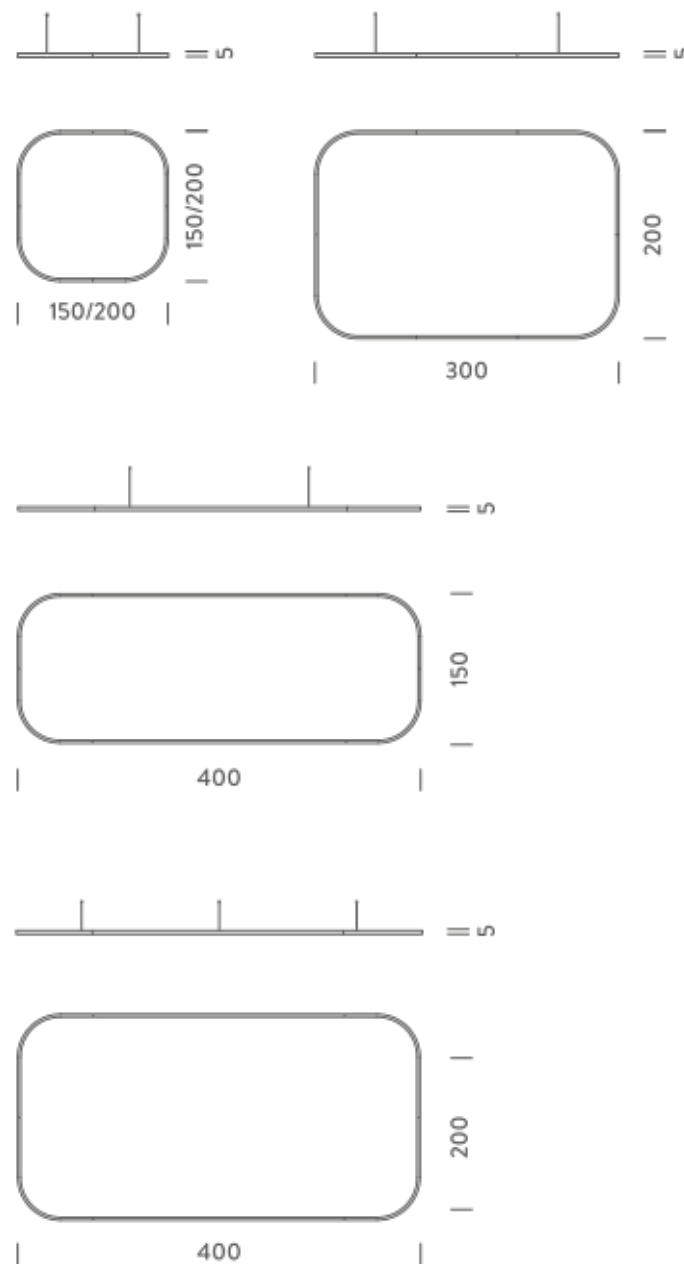

4X1,5M | DOWNLIGHT - 2700K

LAMPING

Source	Linear LED
Total power	149W
Emission	Diffused orientable
Switching	DALI 1-100%
Tension	220/240V
Color temperature	2700K
Luminous flux	8597lm
Typ CRI	90
Energy class	A+
IP class	40
Dimensions	400x150x5cm
Materials	Aluminium
Notes	included: 1 driver WALIM150W24VIN, 1 dimmer interface WDIMDALIHP, 4 electrical cables 5m, 6x adjustable metal cables length 3m (including ceiling attachment). Shipped in 4 pieces
Customization options	Shapes, sizes
Accessories	Canopy, for concrete ceiling | Ceiling plate, for false ceiling
Net lamp weight	11,3 kg

Codes

BZRQ1611G15DBO
BZRQ1611G15DNE
BZRQ1611G15DOR

PACKAGE

Package 01

Certificazioni

Structure

white
black
gold

Dimension: 310x110x15 cm / Gross weight: 19,3 kg