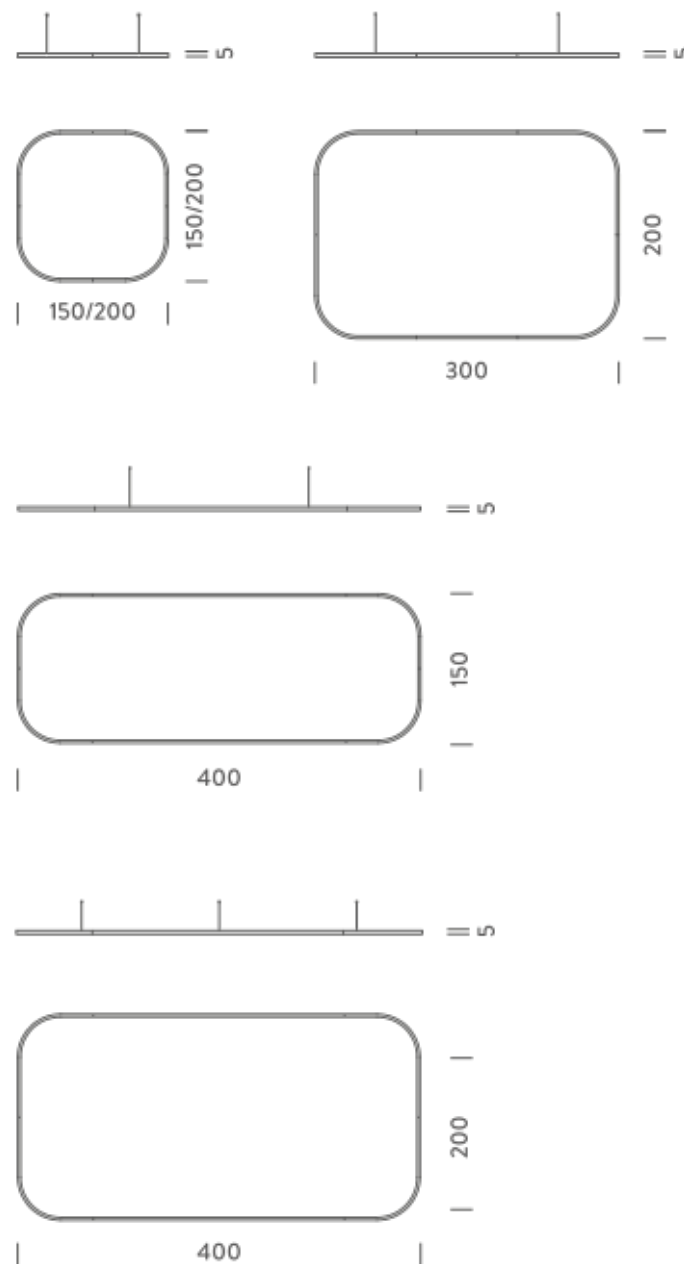

4X1,5M | UP - DOWNLIGHT - 4000K

LAMPING

Source	Linear LED
Total power	297W
Emission	Diffused orientable
Switching	DALI 1-100%
Tension	220/240V
Color temperature	4000K
Luminous flux	20227lm
Typ CRI	90
Energy class	A+
IP class	40
Dimensions	400x150x5cm
Materials	Aluminium
Notes	included: 2 drivers WALIM150W24VIN, 2x dimmer interface WDIMDALIHP, 4 electrical cables 5m, 4x adjustable metal cables length 3m (including ceiling attachment). Shipped in 4 pieces
Customization options	Shapes, sizes
Accessories	Canopy, for concrete ceiling Canopy box, 1 driver, 2 electrical cables Ceiling plate, for false ceiling
Net lamp weight	12,1 kg

4X2M | UP - DOWNLIGHT - 2700K

LAMPING

Source	Linear LED
Total power	326W
Emission	Diffused orientable
Switching	DALI 1-100%
Tension	220/240V
Color temperature	2700K
Luminous flux	18859lm
Typ CRI	90
Energy class	A+
IP class	40
Dimensions	400x200x5cm
Materials	Aluminium
Notes	included: 2 drivers WALIM250W24VIN, 2x dimmer interface WDIMDALIHP, 4 electrical cables 5m, 6x adjustable metal cables length 3m (including ceiling attachment). Shipped in 4 pieces
Customization options	Shapes, sizes
Accessories	Canopy, for concrete ceiling Ceiling plate, for false ceiling
Net lamp weight	13,2 kg

Codes

BZRQ1724G15WBO
BZRQ1724G15WNE
BZRQ1724G15WOR

PACKAGE

Package 01

Certificazioni

Structure

white
black
gold

Dimension: 310x110x15 cm / Gross weight: 21,2 kg