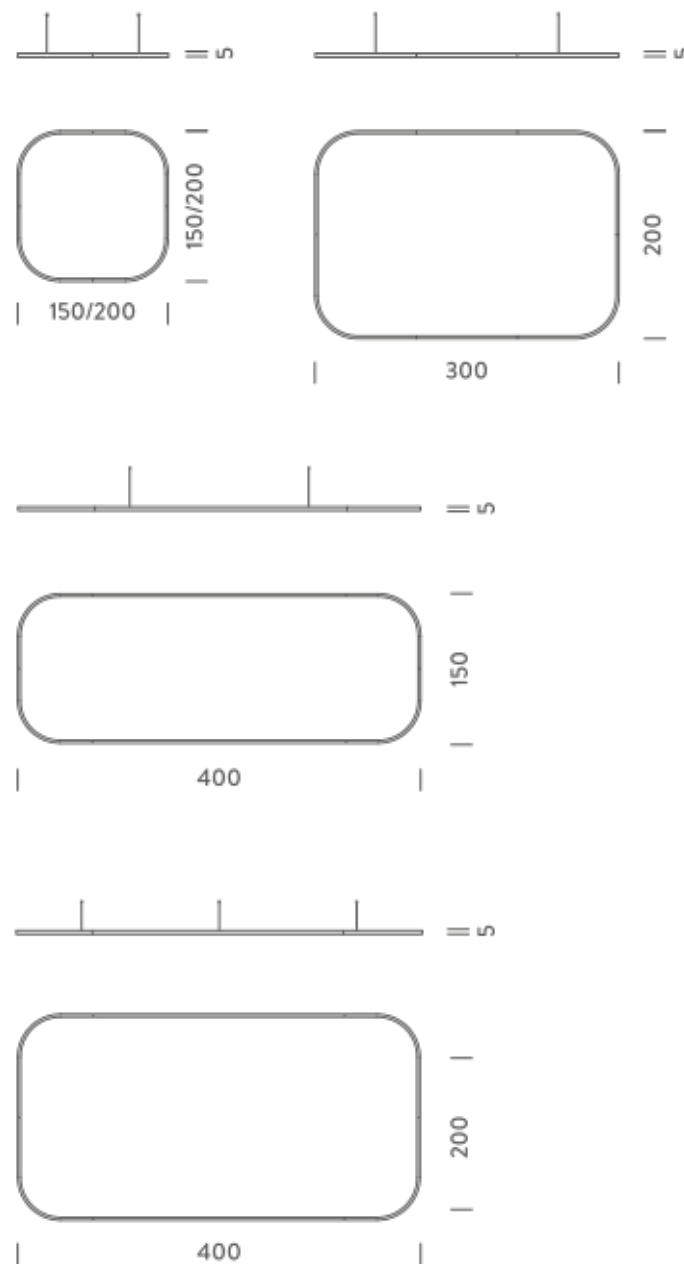

4X2M | DOWNLIGHT - 3000K

LAMPING

Source	Linear LED
Total power	163W
Emission	Diffused orientable
Switching	DALI 1-100%
Tension	220/240V
Color temperature	3000K
Luminous flux	9984lm
Typ CRI	90
Energy class	A+
IP class	40
Dimensions	400x200x5cm
Materials	Aluminium
Notes	included: 1 driver WALIM250W24VIN, 1 dimmer interface WDIMDALIHP, 4 electrical cables 5m, 6x adjustable metal cables length 3m (including ceiling attachment). Shipped in 4 pieces
Customization options	Shapes, sizes
Accessories	Canopy, for concrete ceiling | Ceiling plate, for false ceiling
Net lamp weight	12,3 kg

Codes

BZRQ1612G15WBO
BZRQ1612G15WNE
BZRQ1612G15WOR

PACKAGE

Package 01

Certificazioni

Structure

white
black
gold

Dimension: 310x110x15 cm / Gross weight: 20,3 kg