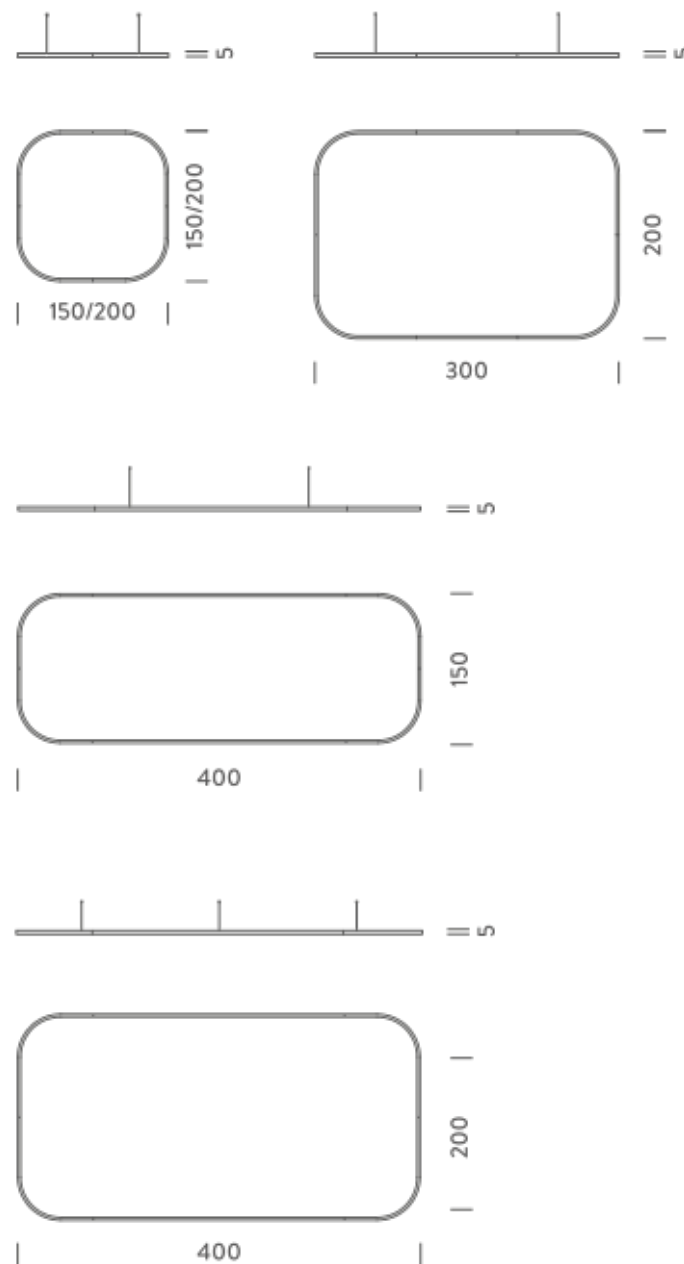

4X1,5M | UP - DOWNLIGHT - 3000K

LAMPING

Source	Linear LED
Total power	297W
Emission	Diffused orientable
Switching	DALI 1-100%
Tension	220/240V
Color temperature	3000K
Luminous flux	18204lm
Typ CRI	90
Energy class	A+
IP class	40
Dimensions	400x150x5cm
Materials	Aluminium
Notes	included: 2 drivers WALIM150W24VIN, 2x dimmer interface WDIMDALIHP, 4 electrical cables 5m, 4x adjustable metal cables length 3m (including ceiling attachment). Shipped in 4 pieces
Customization options	Shapes, sizes
Accessories	Canopy, for concrete ceiling Canopy box, 1 driver, 2 electrical cables Ceiling plate, for false ceiling
Net lamp weight	12,1 kg

4X1,5M | UP - DOWNLIGHT - 4000K

LAMPING

Source	Linear LED
Total power	297W
Emission	Diffused orientable
Switching	DALI 1-100%
Tension	220/240V
Color temperature	4000K
Luminous flux	20227lm
Typ CRI	90
Energy class	A+
IP class	40
Dimensions	400x150x5cm
Materials	Aluminium
Notes	included: 2 drivers WALIM150W24VIN, 2x dimmer interface WDIMDALIHP, 4 electrical cables 5m, 4x adjustable metal cables length 3m (including ceiling attachment). Shipped in 4 pieces
Customization options	Shapes, sizes
Accessories	Canopy, for concrete ceiling Canopy box, 1 driver, 2 electrical cables Ceiling plate, for false ceiling
Net lamp weight	12,1 kg

4X2M | UP - DOWNLIGHT - 2700K

LAMPING

Source	Linear LED
Total power	326W
Emission	Diffused orientable
Switching	DALI 1-100%
Tension	220/240V
Color temperature	2700K
Luminous flux	18859lm
Typ CRI	90
Energy class	A+
IP class	40
Dimensions	400x200x5cm
Materials	Aluminium
Notes	included: 2 drivers WALIM250W24VIN, 2x dimmer interface WDIMDALIHP, 4 electrical cables 5m, 6x adjustable metal cables length 3m (including ceiling attachment). Shipped in 4 pieces
Customization options	Shapes, sizes
Accessories	Canopy, for concrete ceiling Ceiling plate, for false ceiling
Net lamp weight	13,2 kg