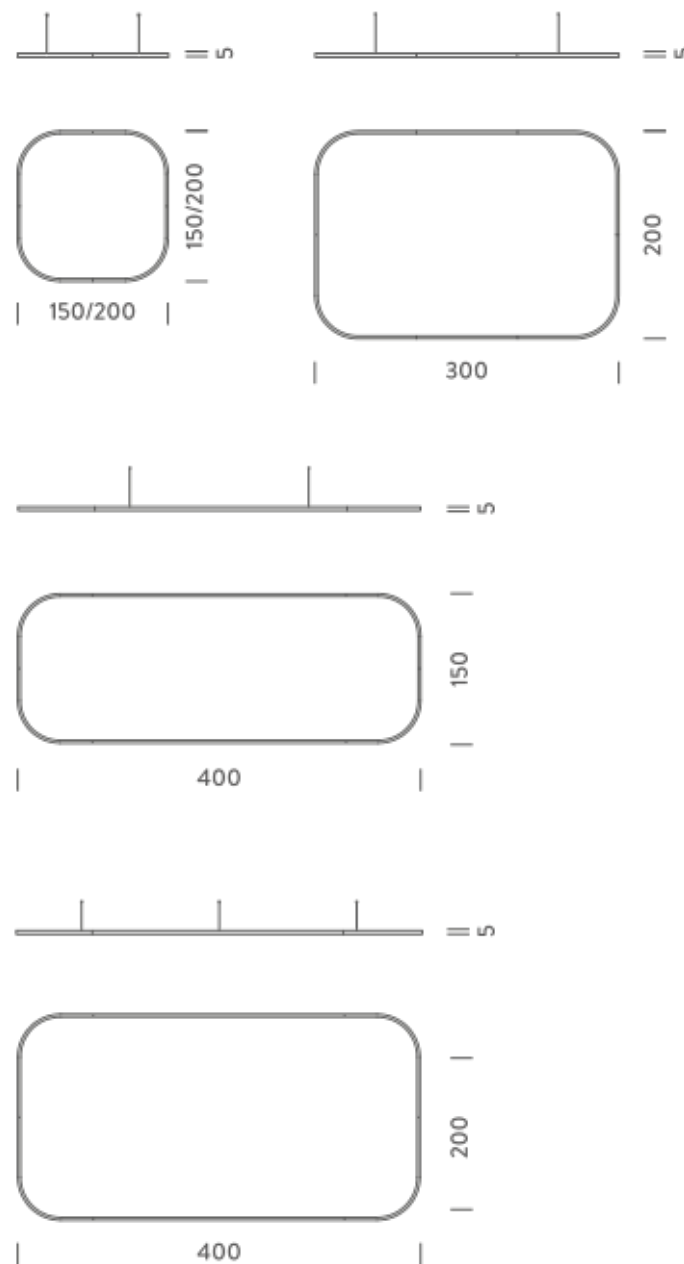

Dimension: 160x160x15 cm / Gross weight: 9,6 kg

1,5X1,5M | UP - DOWNLIGHT - 3000K

LAMPING

Source	Linear LED
Total power	154W
Emission	Diffused orientable
Switching	DALI 1-100%
Tension	220/240V
Color temperature	3000K
Luminous flux	9384lm
Typ CRI	90
Energy class	A+
IP class	40
Dimensions	150x150x5cm
Materials	Aluminium
Notes	included: 1 driver WALIM250W24VIN, 1 dimmer interface WDIMDALIHP, 1 electrical cable 5m, 4x adjustable metal cables length 3m (including ceiling attachment). Shipped assembled
Customization options	Shapes, sizes
Accessories	Canopy, for concrete ceiling Canopy box, 1 driver, 1 electrical cable Ceiling plate, for false ceiling
Net lamp weight	6,1 kg

Dimension: 160x160x15 cm / Gross weight: 9,6 kg

1,5X1,5M | DOWNLIGHT - 4000K

LAMPING

Source	Linear LED
Total power	77W
Emission	Diffused orientable
Switching	DALI 1-100%
Tension	110/240V
Color temperature	4000K
Luminous flux	5214lm
Typ CRI	90
Energy class	A+
IP class	40
Dimensions	150x150x5cm
Materials	Aluminium
Notes	included: 1 driver WALIMLED100/24, 1 dimmer interface WDIMDALIHP, 1 electrical cable 5m, 4x adjustable metal cables length 3m (including ceiling attachment). Shipped assembled
Customization options	Shapes, sizes
Accessories	Canopy, for concrete ceiling Canopy box, 1 driver, 1 electrical cable Ceiling plate, for false ceiling
Net lamp weight	6,1 kg