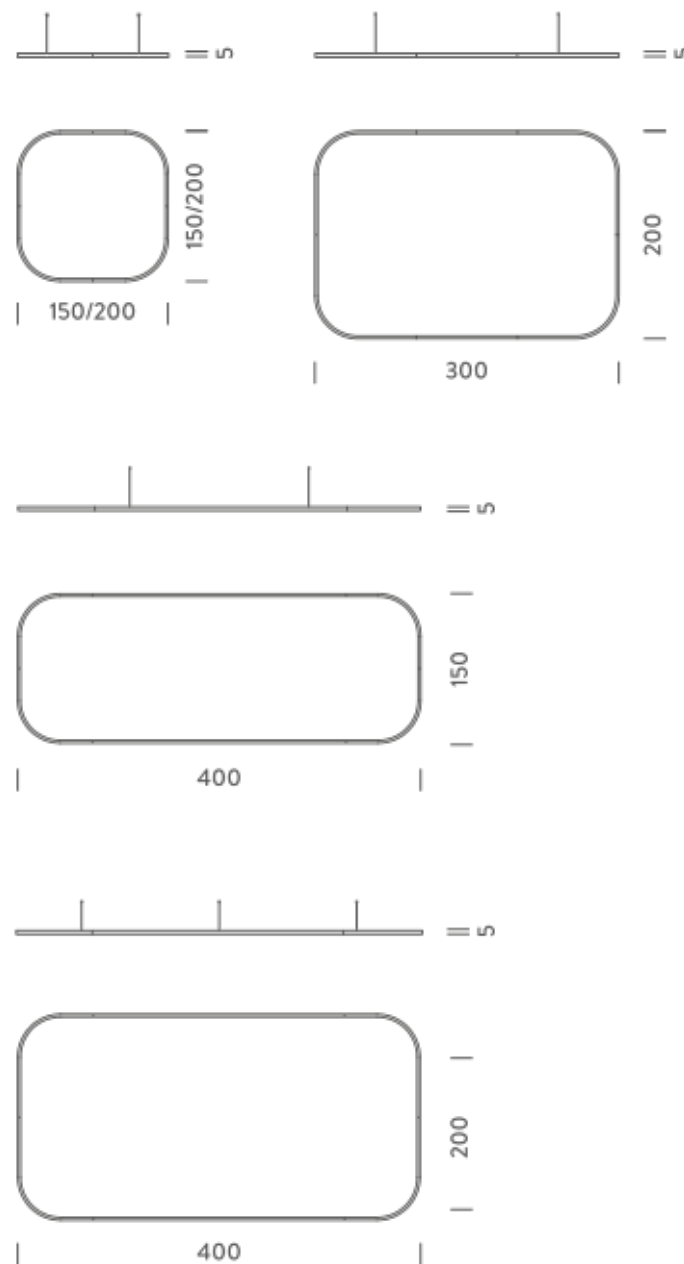

4X1,5M | UP - DOWNLIGHT - 4000K

LAMPING

Source	Linear LED
Total power	297W
Emission	Diffused orientable
Switching	DALI 1-100%
Tension	220/240V
Color temperature	4000K
Luminous flux	20227lm
Typ CRI	90
Energy class	A+
IP class	40
Dimensions	400x150x5cm
Materials	Aluminium
Notes	included: 2 drivers WALIM150W24VIN, 2x dimmer interface WDIMDALIHP, 4 electrical cables 5m, 4x adjustable metal cables length 3m (including ceiling attachment). Shipped in 4 pieces
Customization options	Shapes, sizes
Accessories	Canopy, for concrete ceiling Canopy box, 1 driver, 2 electrical cables Ceiling plate, for false ceiling
Net lamp weight	12,1 kg

4X2M | UP - DOWNLIGHT - 2700K

LAMPING

Source	Linear LED
Total power	326W
Emission	Diffused orientable
Switching	DALI 1-100%
Tension	220/240V
Color temperature	2700K
Luminous flux	18859lm
Typ CRI	90
Energy class	A+
IP class	40
Dimensions	400x200x5cm
Materials	Aluminium
Notes	included: 2 drivers WALIM250W24VIN, 2x dimmer interface WDIMDALIHP, 4 electrical cables 5m, 6x adjustable metal cables length 3m (including ceiling attachment). Shipped in 4 pieces
Customization options	Shapes, sizes
Accessories	Canopy, for concrete ceiling Ceiling plate, for false ceiling
Net lamp weight	13,2 kg

Codes

BZRQ1724G15DBO
BZRQ1724G15DNE
BZRQ1724G15DOR

PACKAGE

Package 01

Certificazioni

Structure

white
black
gold

Dimension: 310x110x15 cm / Gross weight: 21,2 kg