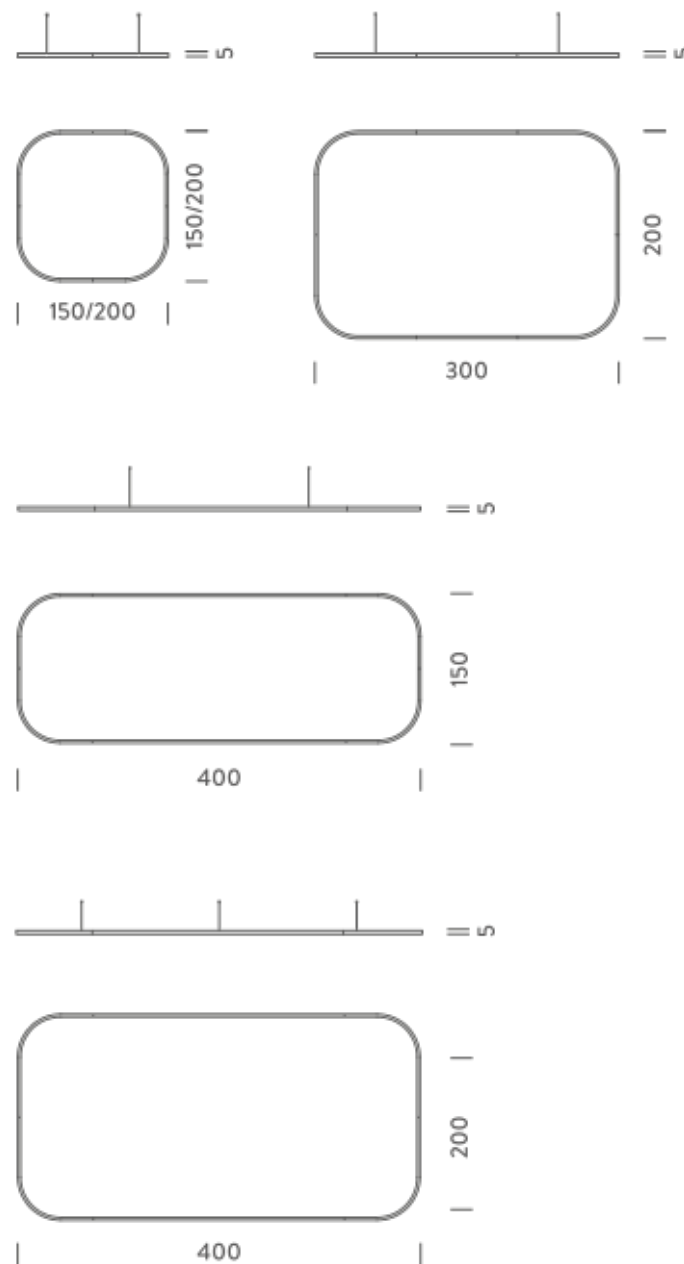

1,5X1,5M | UP - DOWNLIGHT - 4000K

LAMPING

Source	Linear LED
Total power	154W
Emission	Diffused orientable
Switching	DALI 1-100%
Tension	220/240V
Color temperature	4000K
Luminous flux	10427lm
Typ CRI	90
Energy class	A+
IP class	40
Dimensions	150x150x5cm
Materials	Aluminium
Notes	included: 1 driver WALIM250W24VIN, 1 dimmer interface WDIMDALIHP, 1 electrical cable 5m, 4x adjustable metal cables length 3m (including ceiling attachment). Shipped assembled
Customization options	Shapes, sizes
Accessories	Canopy, for concrete ceiling | Canopy box, 1 driver, 1 electrical cable | Ceiling plate, for false ceiling
Net lamp weight	6,1 kg

Codes

BZRQ1712G15NBO
BZRQ1712G15NNE
BZRQ1712G15NOR

PACKAGE

Package 01

Certificazioni

NEMO
STUDIO

Structure

white
black
gold

Dimension: 160x160x15 cm / Gross weight: 9,6 kg