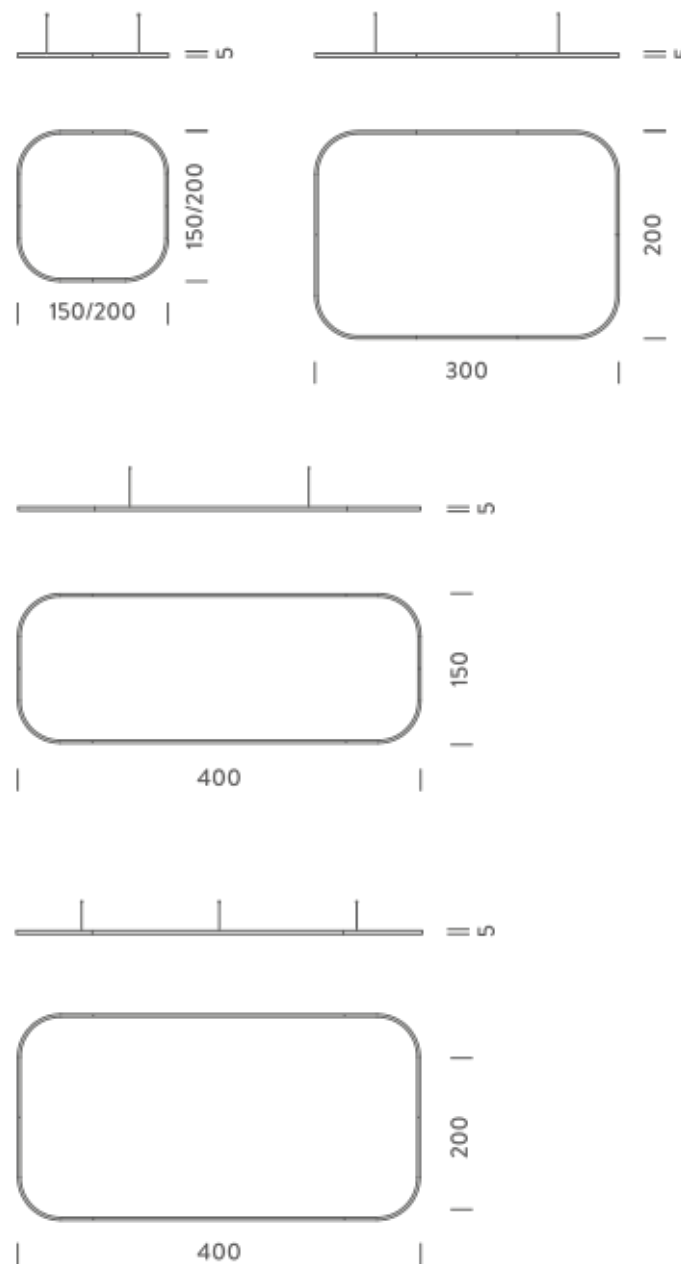

4X1,5M | UP - DOWNLIGHT - 3000K

LAMPING

Source	Linear LED
Total power	297W
Emission	Diffused orientable
Switching	DALI 1-100%
Tension	220/240V
Color temperature	3000K
Luminous flux	18204lm
Typ CRI	90
Energy class	A+
IP class	40
Dimensions	400x150x5cm
Materials	Aluminium
Notes	included: 2 drivers WALIM150W24VIN, 2x dimmer interface WDIMDALIHP, 4 electrical cables 5m, 4x adjustable metal cables length 3m (including ceiling attachment). Shipped in 4 pieces
Customization options	Shapes, sizes
Accessories	Canopy, for concrete ceiling | Canopy box, 1 driver, 2 electrical cables | Ceiling plate, for false ceiling
Net lamp weight	12,1 kg

Codes

BZRQ1722G15WBO
BZRQ1722G15WNE
BZRQ1722G15WOR

PACKAGE

Package 01

Structure

white
black
gold

Dimension: 310x110x15 cm / Gross weight: 20,1 kg

Certificazioni

NEMO_{STUDIO}