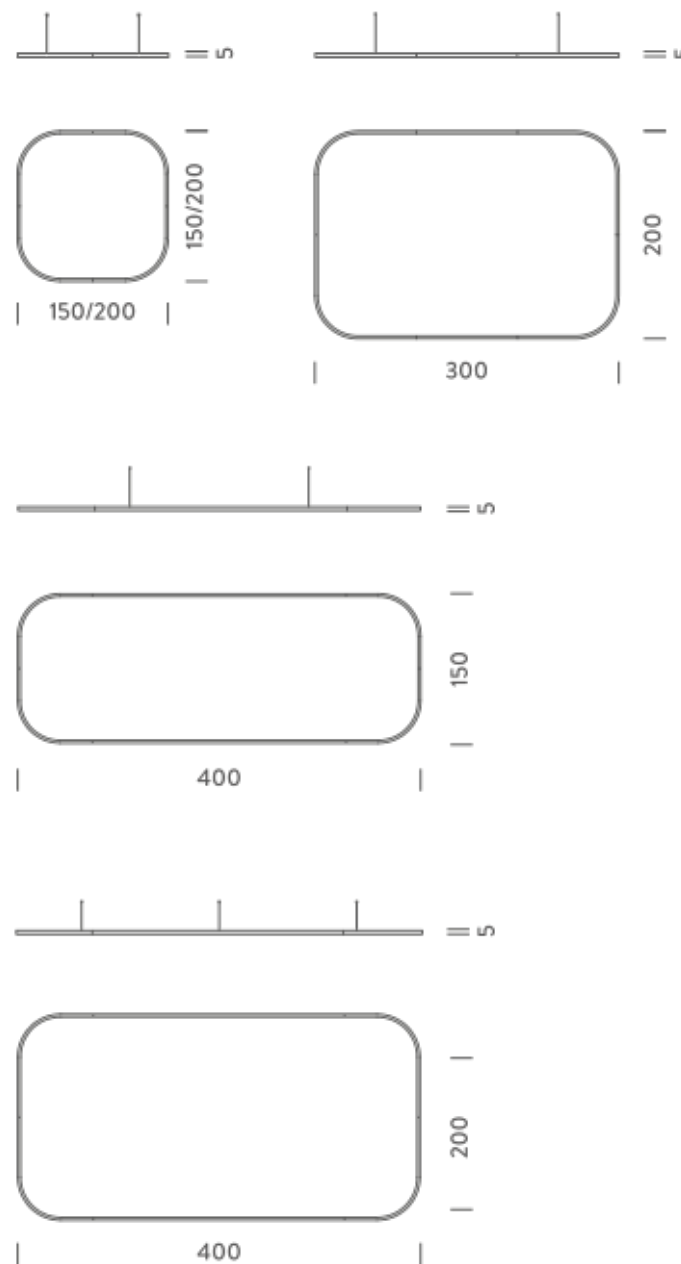

2X2M | DOWNLIGHT - 4000K

LAMPING

Source	Linear LED
Total power	105W
Emission	Diffused orientable
Switching	DALI 1-100%
Tension	220/240V
Color temperature	4000K
Luminous flux	7174lm
Typ CRI	90
Energy class	A+
IP class	40
Dimensions	200x200x5cm
Materials	Aluminium
Notes	included: 1 driver WALIM150W24VIN, 1 dimmer interface WDIMDALIHP, 1 electrical cable 5m, 4x adjustable metal cables length 3m (including ceiling attachment). Shipped in 2 pieces
Customization options	Shapes, sizes
Accessories	Canopy, for concrete ceiling | Canopy box, 1 driver, 1 electrical cable | Ceiling plate, for false ceiling
Net lamp weight	7,8 kg

Codes

BZRQ1608G15NBO
BZRQ1608G15NNE
BZRQ1608G15NOR

PACKAGE

Package 01

Structure

white
black
gold

Dimension: 210x110x15 cm / Gross weight: 13,2 kg

Certificazioni

NEMO_{STUDIO}