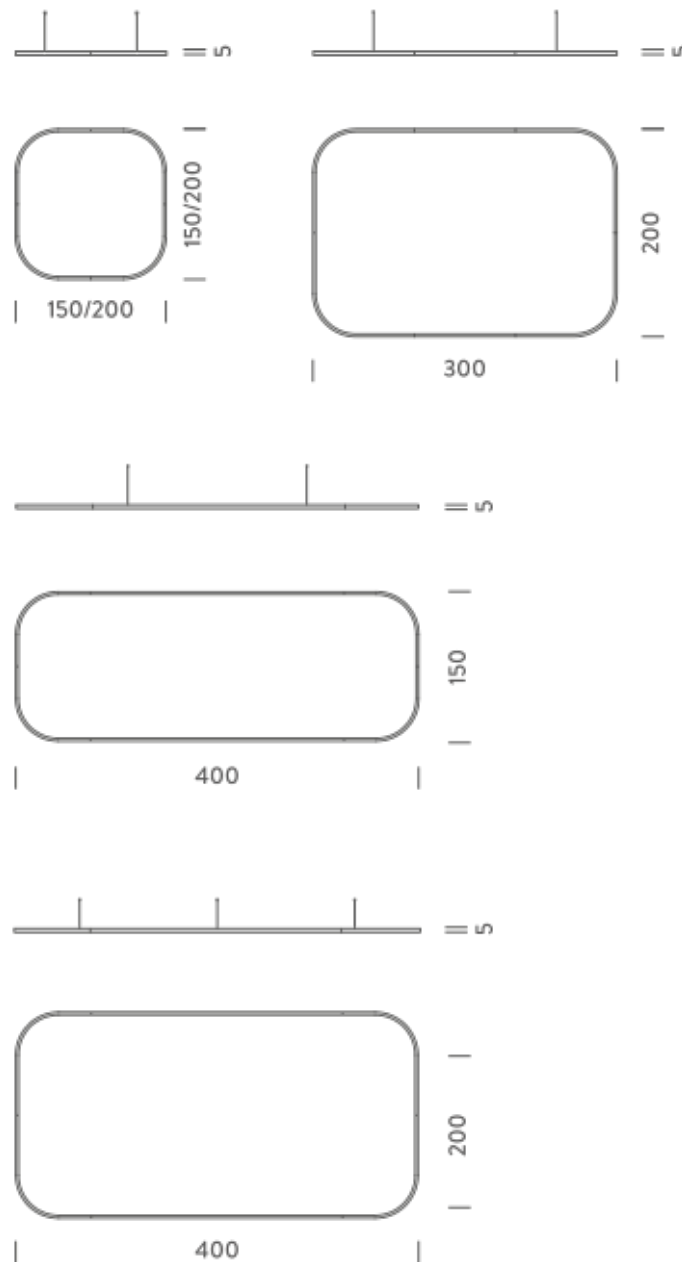

3X2M | DOWNLIGHT - 3000K

LAMPING

Source	Linear LED
Total power	134W
Emission	Diffused orientable
Switching	DALI 1-100%
Tension	220/240V
Color temperature	3000K
Luminous flux	8220lm
Typ CRI	90
Energy class	A+
IP class	40
Dimensions	300x200x5cm
Materials	Aluminium
Notes	included: 1 driver WALIM150W24VIN, 1 dimmer interface WDIMDALIHP, 2 electrical cables 5m, 4x adjustable metal cables length 3m (including ceiling attachment). Shipped in 2 pieces
Customization options	Shapes, sizes
Accessories	Canopy, for concrete ceiling | Canopy box, 1 driver, 2 electrical cables | Ceiling plate, for false ceiling
Net lamp weight	9,9 kg

Codes

BZRQ1610G15WBO
BZRQ1610G15WNE
BZRQ1610G15WOR

PACKAGE

Package 01

Certificazioni

NEMO STUDIO

Structure

white
black
gold

Dimension: 310x110x15 cm / Gross weight: 17,9 kg