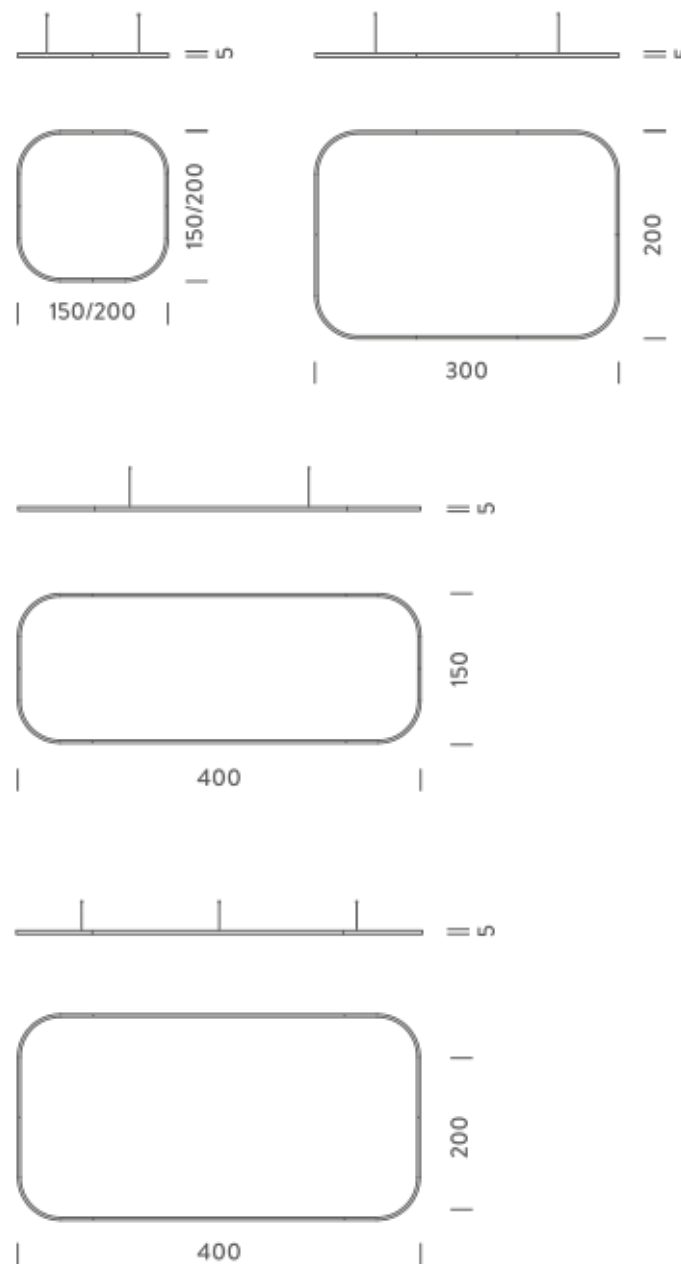

2X2M | DOWNLIGHT - 3000K

LAMPING

Source	Linear LED
Total power	105W
Emission	Diffused orientable
Switching	DALI 1-100%
Tension	220/240V
Color temperature	3000K
Luminous flux	6456lm
Typ CRI	90
Energy class	A+
IP class	40
Dimensions	200x200x5cm
Materials	Aluminium
Notes	included: 1 driver WALIM150W24VIN, 1 dimmer interface WDIMDALIHP, 1 electrical cable 5m, 4x adjustable metal cables length 3m (including ceiling attachment). Shipped in 2 pieces
Customization options	Shapes, sizes
Accessories	Canopy, for concrete ceiling | Canopy box, 1 driver, 1 electrical cable | Ceiling plate, for false ceiling
Net lamp weight	7,8 kg

Codes

BZRQ1608G15WBO
BZRQ1608G15WNE
BZRQ1608G15WOR

PACKAGE

Package 01

Structure

white
black
gold

Dimension: 210x110x15 cm / Gross weight: 13,2 kg

Certificazioni

NEMO_{STUDIO}