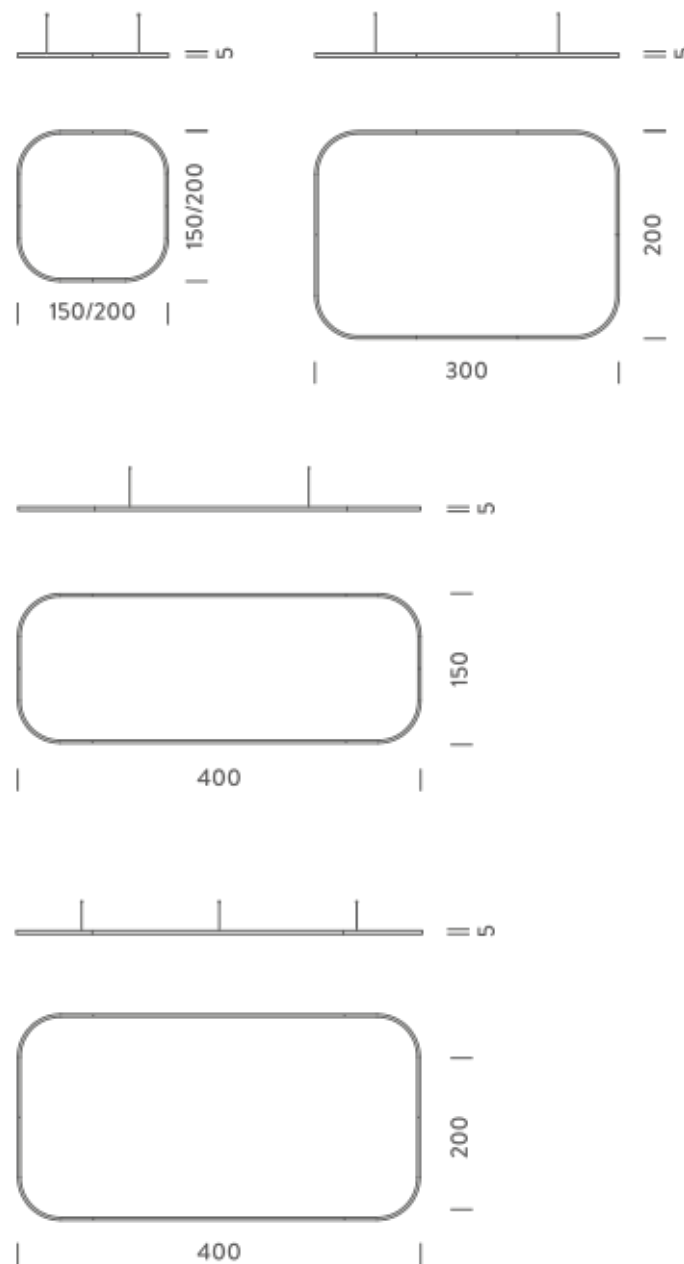

Dimension: 310x110x15 cm / Gross weight: 17,9 kg

3X2M | UP - DOWNLIGHT - 4000K

LAMPING

Source	Linear LED
Total power	268W
Emission	Diffused orientable
Switching	DALI 1-100%
Tension	220/240V
Color temperature	4000K
Luminous flux	18267lm
Typ CRI	90
Energy class	A+
IP class	40
Dimensions	300x200x5cm
Materials	Aluminium
Notes	included: 2 drivers WALIM150W24VIN, 2x dimmer interface WDIMDALIHP, 2 electrical cables 5m, 4x adjustable metal cables length 3m (including ceiling attachment). Shipped in 2 pieces
Customization options	Shapes, sizes
Accessories	Canopy, for concrete ceiling Ceiling plate, for false ceiling
Net lamp weight	10,7 kg

4X1,5M | UP - DOWNLIGHT - 3000K

LAMPING

Source	Linear LED
Total power	297W
Emission	Diffused orientable
Switching	DALI 1-100%
Tension	220/240V
Color temperature	3000K
Luminous flux	18204lm
Typ CRI	90
Energy class	A+
IP class	40
Dimensions	400x150x5cm
Materials	Aluminium
Notes	included: 2 drivers WALIM150W24VIN, 2x dimmer interface WDIMDALIHP, 4 electrical cables 5m, 4x adjustable metal cables length 3m (including ceiling attachment). Shipped in 4 pieces
Customization options	Shapes, sizes
Accessories	Canopy, for concrete ceiling Canopy box, 1 driver, 2 electrical cables Ceiling plate, for false ceiling
Net lamp weight	12,1 kg

4X1,5M | UP - DOWNLIGHT - 4000K

LAMPING

Source	Linear LED
Total power	297W
Emission	Diffused orientable
Switching	DALI 1-100%
Tension	220/240V
Color temperature	4000K
Luminous flux	20227lm
Typ CRI	90
Energy class	A+
IP class	40
Dimensions	400x150x5cm
Materials	Aluminium
Notes	included: 2 drivers WALIM150W24VIN, 2x dimmer interface WDIMDALIHP, 4 electrical cables 5m, 4x adjustable metal cables length 3m (including ceiling attachment). Shipped in 4 pieces
Customization options	Shapes, sizes
Accessories	Canopy, for concrete ceiling Canopy box, 1 driver, 2 electrical cables Ceiling plate, for false ceiling
Net lamp weight	12,1 kg