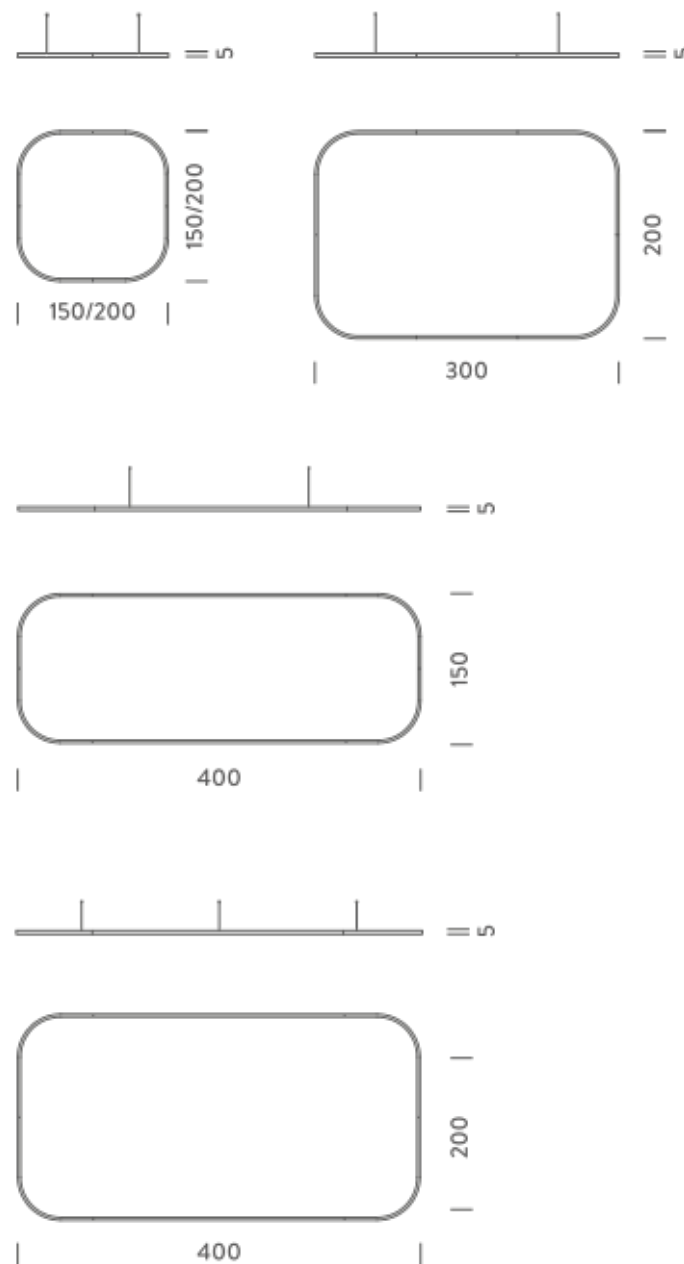

2X2M | UP - DOWNLIGHT - 4000K

LAMPING

Source	Linear LED
Total power	211W
Emission	Diffused orientable
Switching	DALI 1-100%
Tension	220/240V
Color temperature	4000K
Luminous flux	14347lm
Typ CRI	90
Energy class	A+
IP class	40
Dimensions	200x200x5cm
Materials	Aluminium
Notes	included: 1 driver WALIM250W24VIN, 1 dimmer interface WDIMDALIHP, 2 electrical cables 5m, 4x adjustable metal cables length 3m (including ceiling attachment). Shipped in 2 pieces
Customization options	Shapes, sizes
Accessories	Canopy, for concrete ceiling | Canopy box, 1 driver, 2 electrical cables | Ceiling plate, for false ceiling
Net lamp weight	8,1 kg

Codes

BZRQ1716G15NBO
BZRQ1716G15NNE
BZRQ1716G15NOR

PACKAGE

Package 01

Certificazioni

NEMO_{STUDIO}

Structure

white
black
gold

Dimension: 210x110x15 cm / Gross weight: 13,5 kg