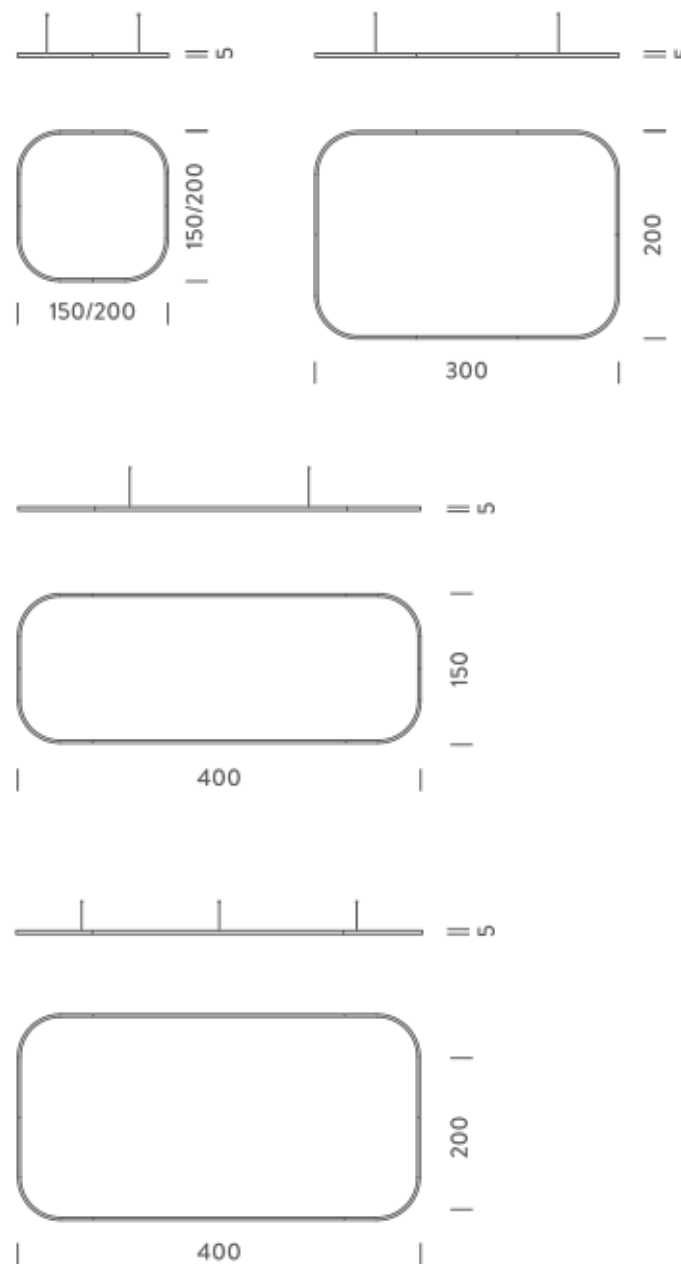

4X1,5M | UP - DOWNLIGHT - 4000K

LAMPING

Source	Linear LED
Total power	297W
Emission	Diffused orientable
Switching	DALI 1-100%
Tension	220/240V
Color temperature	4000K
Luminous flux	20227lm
Typ CRI	90
Energy class	A+
IP class	40
Dimensions	400x150x5cm
Materials	Aluminium
Notes	included: 2 drivers WALIM150W24VIN, 2x dimmer interface WDIMDALIHP, 4 electrical cables 5m, 4x adjustable metal cables length 3m (including ceiling attachment). Shipped in 4 pieces
Customization options	Shapes, sizes
Accessories	Canopy, for concrete ceiling | Canopy box, 1 driver, 2 electrical cables | Ceiling plate, for false ceiling
Net lamp weight	12,1 kg

Codes

BZRQ1722G15NBO
BZRQ1722G15NNE
BZRQ1722G15NOR

PACKAGE

Package 01

Structure

white
black
gold

Dimension: 310x110x15 cm / Gross weight: 20,1 kg

Certificazioni

NEMO_{STUDIO}