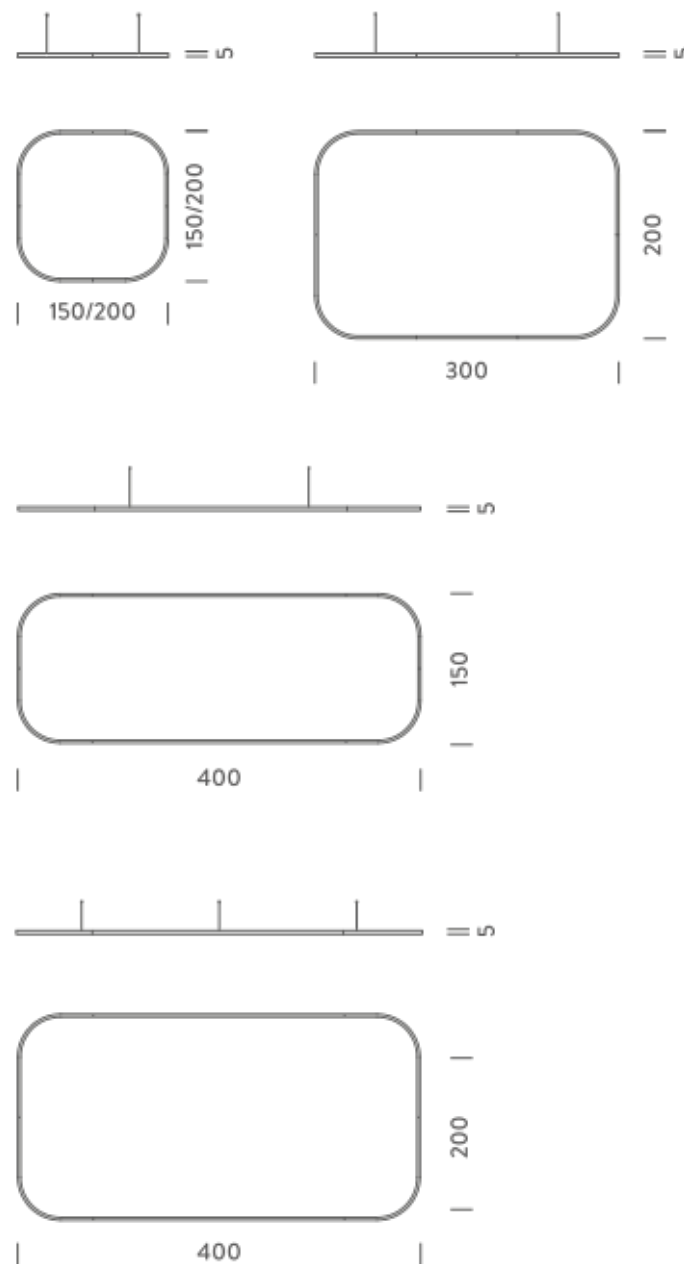

Dimension: 160x160x15 cm / Gross weight: 9,6 kg

1,5X1,5M | UP - DOWNLIGHT - 2700K

LAMPING

Source	Linear LED
Total power	154W
Emission	Diffused orientable
Switching	DALI 1-100%
Tension	220/240V
Color temperature	2700K
Luminous flux	8863lm
Typ CRI	90
Energy class	A+
IP class	40
Dimensions	150x150x5cm
Materials	Aluminium
Notes	included: 1 driver WALIM250W24VIN, 1 dimmer interface WDIMDALIHP, 1 electrical cable 5m, 4x adjustable metal cables length 3m (including ceiling attachment). Shipped assembled
Customization options	Shapes, sizes
Accessories	Canopy, for concrete ceiling Canopy box, 1 driver, 1 electrical cable Ceiling plate, for false ceiling
Net lamp weight	6,1 kg

Dimension: 160x160x15 cm / Gross weight: 9,6 kg

1,5X1,5M | DOWNLIGHT - 3000K

LAMPING

Source	Linear LED
Total power	77W
Emission	Diffused orientable
Switching	DALI 1-100%
Tension	110/240V
Color temperature	3000K
Luminous flux	4692lm
Typ CRI	90
Energy class	A+
IP class	40
Dimensions	150x150x5cm
Materials	Aluminium
Notes	included: 1 driver WALIMLED100/24, 1 dimmer interface WDIMDALIHP, 1 electrical cable 5m, 4x adjustable metal cables length 3m (including ceiling attachment). Shipped assembled
Customization options	Shapes, sizes
Accessories	Canopy, for concrete ceiling Canopy box, 1 driver, 1 electrical cable Ceiling plate, for false ceiling
Net lamp weight	6,1 kg