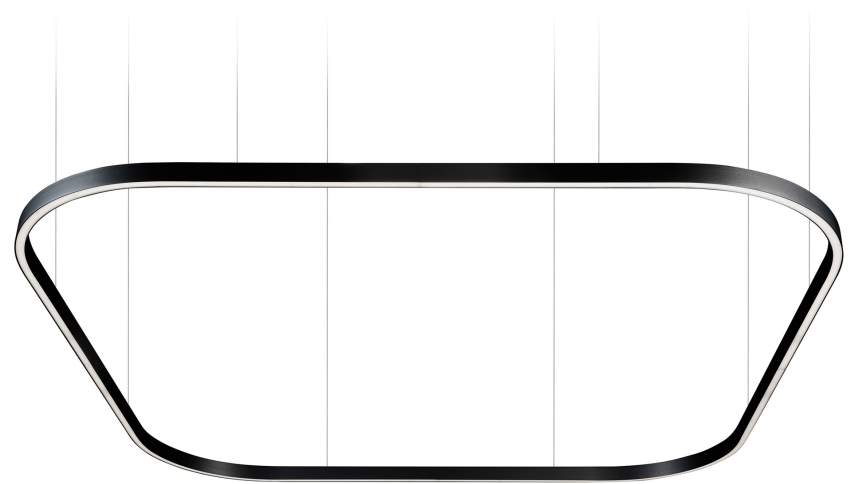

ZIRKOL – S

ZIRKOL -S is a family of polygonal suspension lamps suitable for general and decorative lighting.

Anodized aluminium body and opal screen for a homogeneous lighting.

Available as single direct light emission version or with double light emission with high flux and different colour temperatures.

Remote driver and dimmer interface included

1,5X1,5M | DOWNLIGHT - 2700K

LAMPING

Source	Linear LED
Total power	77W
Emission	Diffused orientable
Switching	DALI 1-100%
Tension	110/240V
Color temperature	2700K
Luminous flux	4432lm
Typ CRI	90
Energy class	A+
IP class	40
Dimensions	150x150x5cm
Materials	Aluminium
Notes	included: 1 driver WALIMLED100/24, 1 dimmer interface WDIMDALIHP, 1 electrical cable 5m, 4x adjustable metal cables length 3m (including ceiling attachment). Shipped assembled
Customization options	Shapes, sizes
Accessories	Canopy, for concrete ceiling Canopy box, 1 driver, 1 electrical cable Ceiling plate, for false ceiling
Net lamp weight	6,1 kg