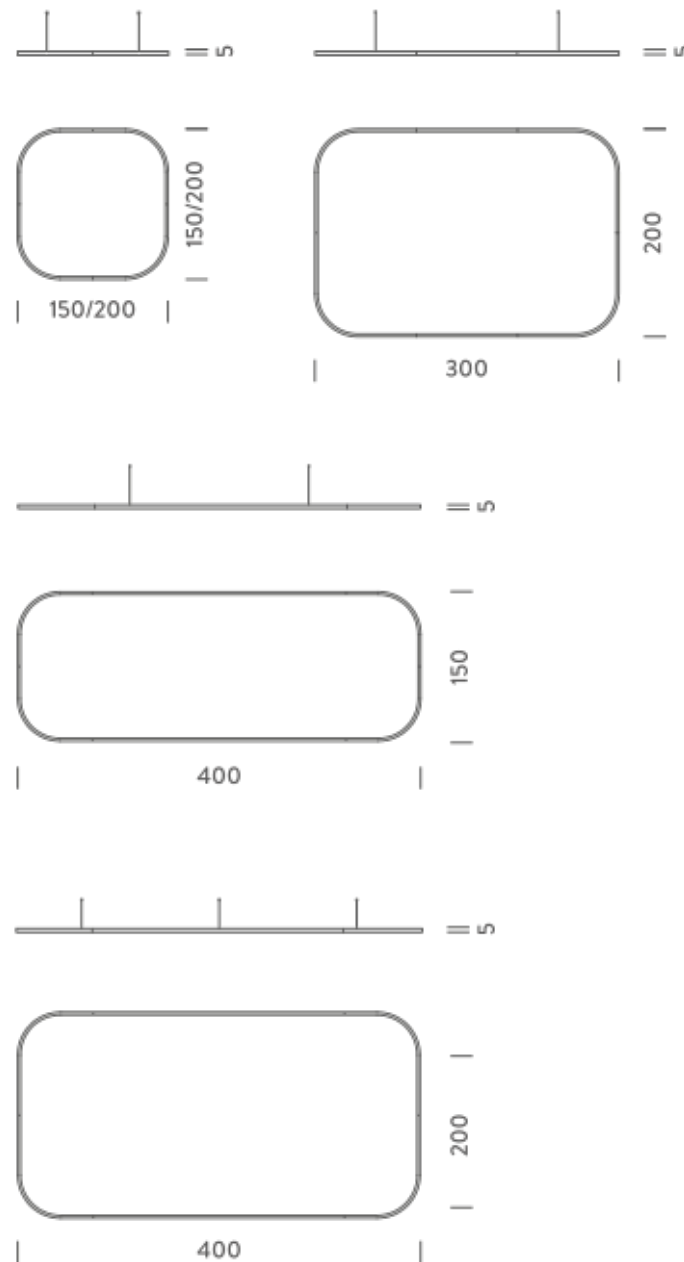

1,5X1,5M | DOWNLIGHT - 3000K

LAMPING

Source	Linear LED
Total power	77W
Emission	Diffused orientable
Switching	DALI 1-100%
Tension	110/240V
Color temperature	3000K
Luminous flux	4692lm
Typ CRI	90
Energy class	A+
IP class	40
Dimensions	150x150x5cm
Materials	Aluminium
Notes	included: 1 driver WALIMLED100/24, 1 dimmer interface WDIMDALIHP, 1 electrical cable 5m, 4x adjustable metal cables length 3m (including ceiling attachment). Shipped assembled
Customization options	Shapes, sizes
Accessories	Canopy, for concrete ceiling | Canopy box, 1 driver, 1 electrical cable | Ceiling plate, for false ceiling
Net lamp weight	6,1 kg

Codes

BZRQ1606G15WBO
BZRQ1606G15WNE
BZRQ1606G15WOR

PACKAGE

Package 01

Certificazioni

NEMO STUDIO

Structure

white
black
gold

Dimension: 160x160x15 cm / Gross weight: 9,6 kg