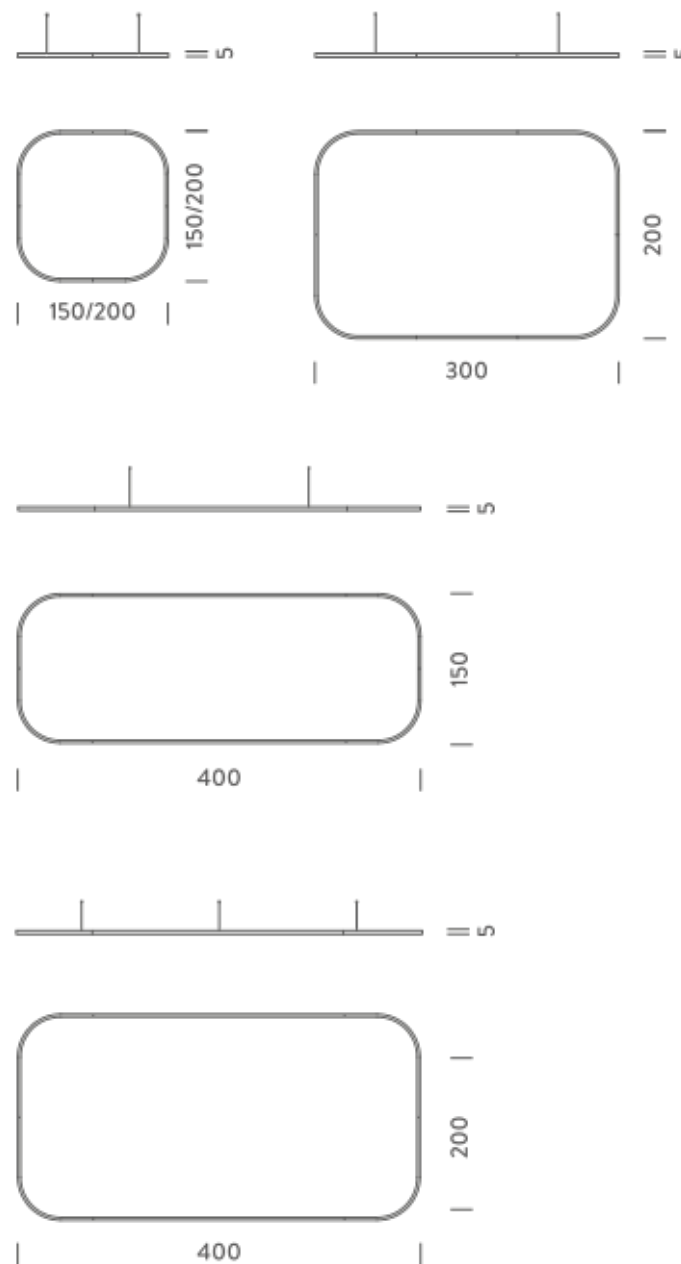

Codes

BZRQ1612G15NBO
BZRQ1612G15NNE
BZRQ1612G15NOR

PACKAGE

Package 01

Structure

white
black
gold

Dimension: 310x110x15 cm / Gross weight: 20,3 kg

Certificazioni