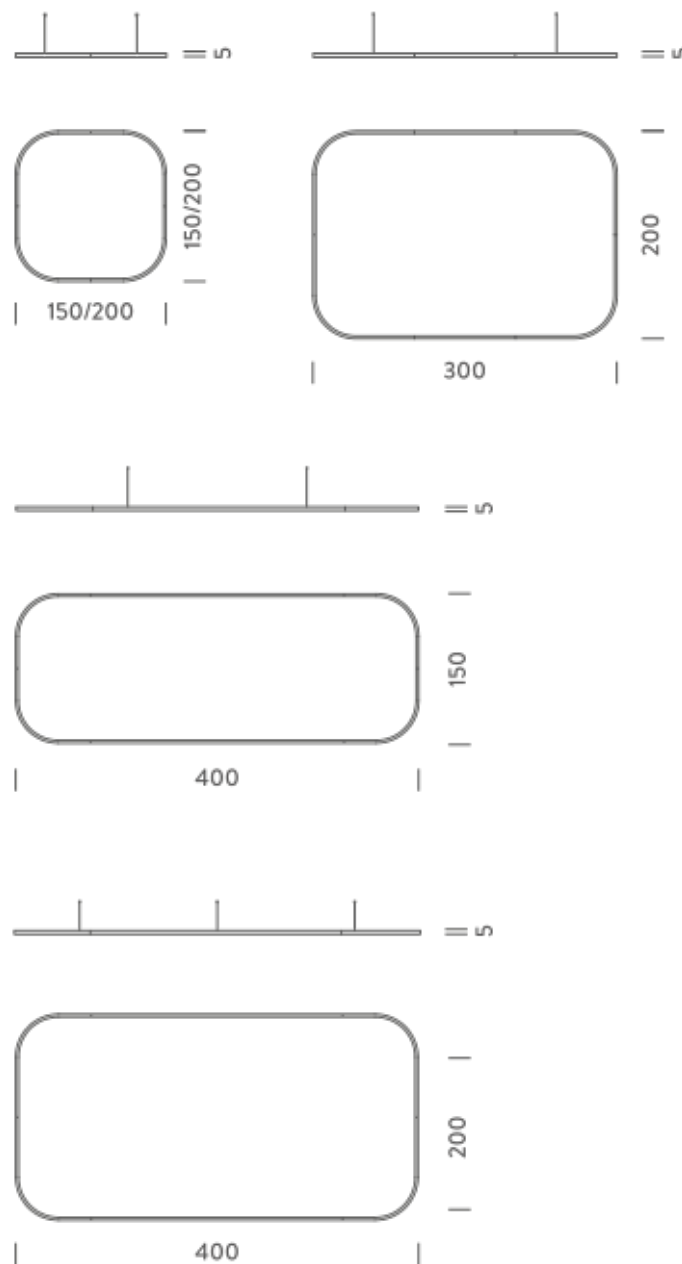

Dimension: 160x160x15 cm / Gross weight: 9,6 kg

1,5X1,5M | DOWNLIGHT - 4000K

LAMPING

Source	Linear LED
Total power	77W
Emission	Diffused orientable
Switching	DALI 1-100%
Tension	110/240V
Color temperature	4000K
Luminous flux	5214lm
Typ CRI	90
Energy class	A+
IP class	40
Dimensions	150x150x5cm
Materials	Aluminium
Notes	included: 1 driver WALIMLED100/24, 1 dimmer interface WDIMDALIHP, 1 electrical cable 5m, 4x adjustable metal cables length 3m (including ceiling attachment). Shipped assembled
Customization options	Shapes, sizes
Accessories	Canopy, for concrete ceiling Canopy box, 1 driver, 1 electrical cable Ceiling plate, for false ceiling
Net lamp weight	6,1 kg

Dimension: 160x160x15 cm / Gross weight: 9,6 kg

1,5X1,5M | UP - DOWNLIGHT - 4000K

LAMPING

Source	Linear LED
Total power	154W
Emission	Diffused orientable
Switching	DALI 1-100%
Tension	220/240V
Color temperature	4000K
Luminous flux	10427lm
Typ CRI	90
Energy class	A+
IP class	40
Dimensions	150x150x5cm
Materials	Aluminium
Notes	included: 1 driver WALIM250W24VIN, 1 dimmer interface WDIMDALIHP, 1 electrical cable 5m, 4x adjustable metal cables length 3m (including ceiling attachment). Shipped assembled
Customization options	Shapes, sizes
Accessories	Canopy, for concrete ceiling Canopy box, 1 driver, 1 electrical cable Ceiling plate, for false ceiling
Net lamp weight	6,1 kg

Dimension: 210x110x15 cm / Gross weight: 13,2 kg

2X2M | UP - DOWNLIGHT - 2700K

LAMPING

Source	Linear LED
Total power	211W
Emission	Diffused orientable
Switching	DALI 1-100%
Tension	220/240V
Color temperature	2700K
Luminous flux	12195lm
Typ CRI	90
Energy class	A+
IP class	40
Dimensions	200x200x5cm
Materials	Aluminium
Notes	