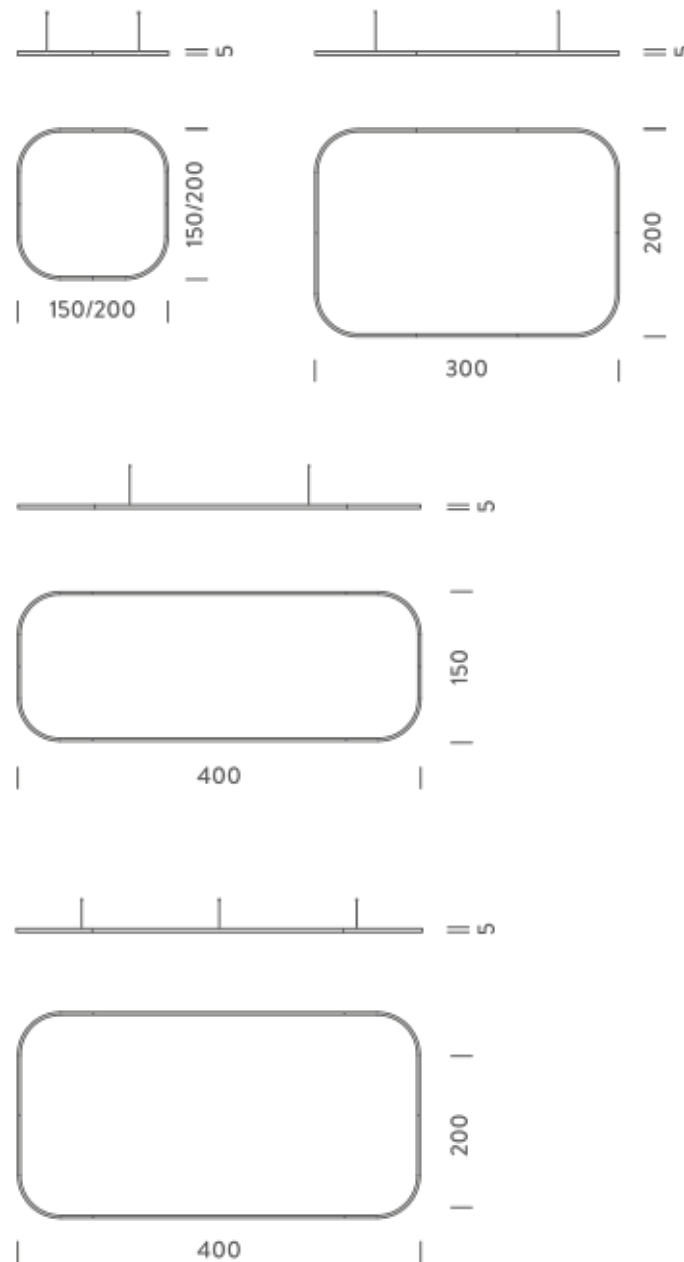

2X2M | UP - DOWNLIGHT - 2700K

LAMPING

Source	Linear LED
Total power	211W
Emission	Diffused orientable
Switching	DALI 1-100%
Tension	220/240V
Color temperature	2700K
Luminous flux	12195lm
Typ CRI	90
Energy class	A+
IP class	40
Dimensions	200x200x5cm
Materials	Aluminium
Notes	

included: 1 driver WALIM250W24VIN, 1 dimmer interface WDIMDALIHP, 2 electrical cables 5m, 4x adjustable metal cables length 3m (including ceiling attachment). Shipped in 2 pieces

Customization options

Shapes, sizes

Accessories

Canopy, for concrete ceiling | Canopy box, 1 driver, 2 electrical cables | Ceiling plate, for false ceiling

Net lamp weight

8,1 kg

Codes

BZRQ1716G15DBO
BZRQ1716G15DNE
BZRQ1716G15DOR

Structure

white
black
gold

PACKAGE

Package 01

Dimension: 210x110x15 cm / Gross weight: 13,5 kg

Certificazioni

NEMO STUDIO