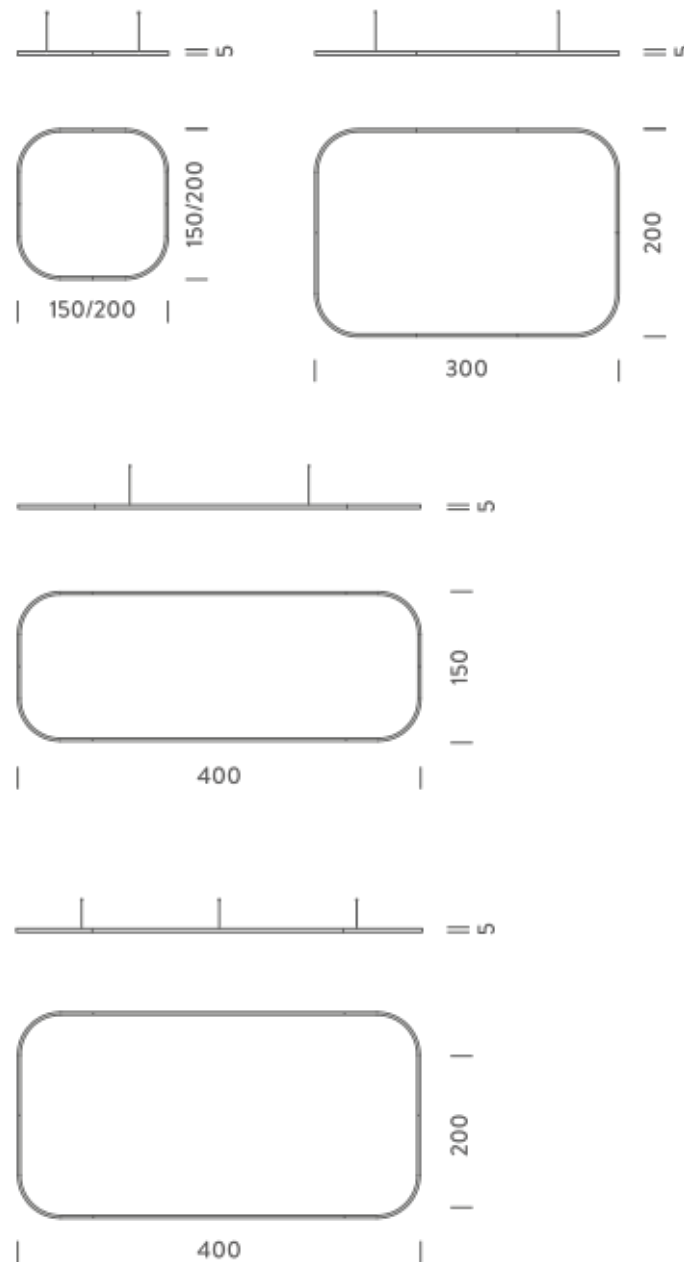

2X2M | UP - DOWNLIGHT - 3000K

LAMPING

Source	Linear LED
Total power	211W
Emission	Diffused orientable
Switching	DALI 1-100%
Tension	220/240V
Color temperature	3000K
Luminous flux	12912lm
Typ CRI	90
Energy class	A+
IP class	40
Dimensions	200x200x5cm
Materials	Aluminium
Notes	

included: 1 driver WALIM250W24VIN, 1 dimmer interface WDIMDALIHP, 2 electrical cables 5m, 4x adjustable metal cables length 3m (including ceiling attachment). Shipped in 2 pieces

Customization options

Shapes, sizes

Accessories

Canopy, for concrete ceiling | Canopy box, 1 driver, 2 electrical cables | Ceiling plate, for false ceiling

Net lamp weight

8,1 kg

Codes

BZRQ1716G15WBO

BZRQ1716G15WNE

BZRQ1716G15WOR

Structure

white

black

gold

PACKAGE

Package 01

Dimension: 210x110x15 cm / Gross weight: 13,5 kg

Certificazioni

NEMO STUDIO