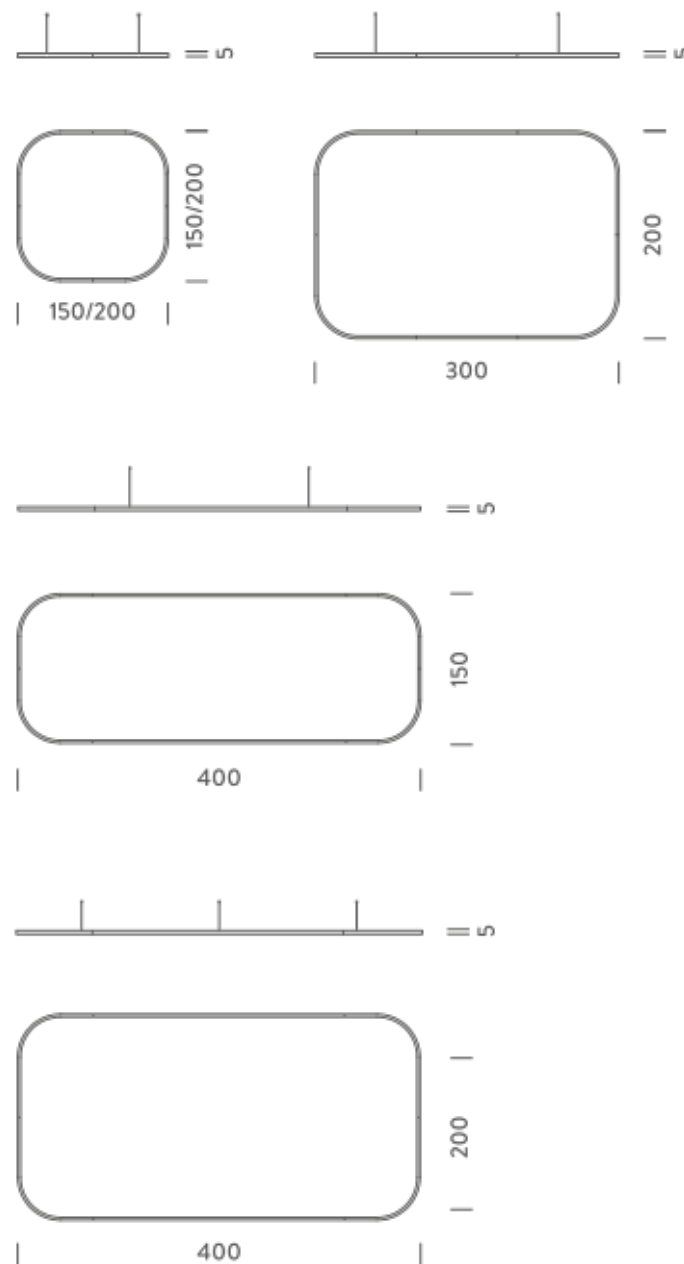

4X1,5M | UP - DOWNLIGHT - 2700K

LAMPING

Source	Linear LED
Total power	297W
Emission	Diffused orientable
Switching	DALI 1-100%
Tension	220/240V
Color temperature	2700K
Luminous flux	17193lm
Typ CRI	90
Energy class	A+
IP class	40
Dimensions	400x150x5cm
Materials	Aluminium
Notes	included: 2 drivers WALIM150W24VIN, 2x dimmer interface WDIMDALIHP, 4 electrical cables 5m, 4x adjustable metal cables length 3m (including ceiling attachment). Shipped in 4 pieces
Customization options	Shapes, sizes
Accessories	Canopy, for concrete ceiling | Canopy box, 1 driver, 2 electrical cables | Ceiling plate, for false ceiling
Net lamp weight	12,1 kg

Codes

BZRQ1722G15DBO
BZRQ1722G15DNE
BZRQ1722G15DOR

PACKAGE

Package 01

Structure

white
black
gold

Dimension: 310x110x15 cm / Gross weight: 20,1 kg

Certificazioni

NEMO_{STUDIO}