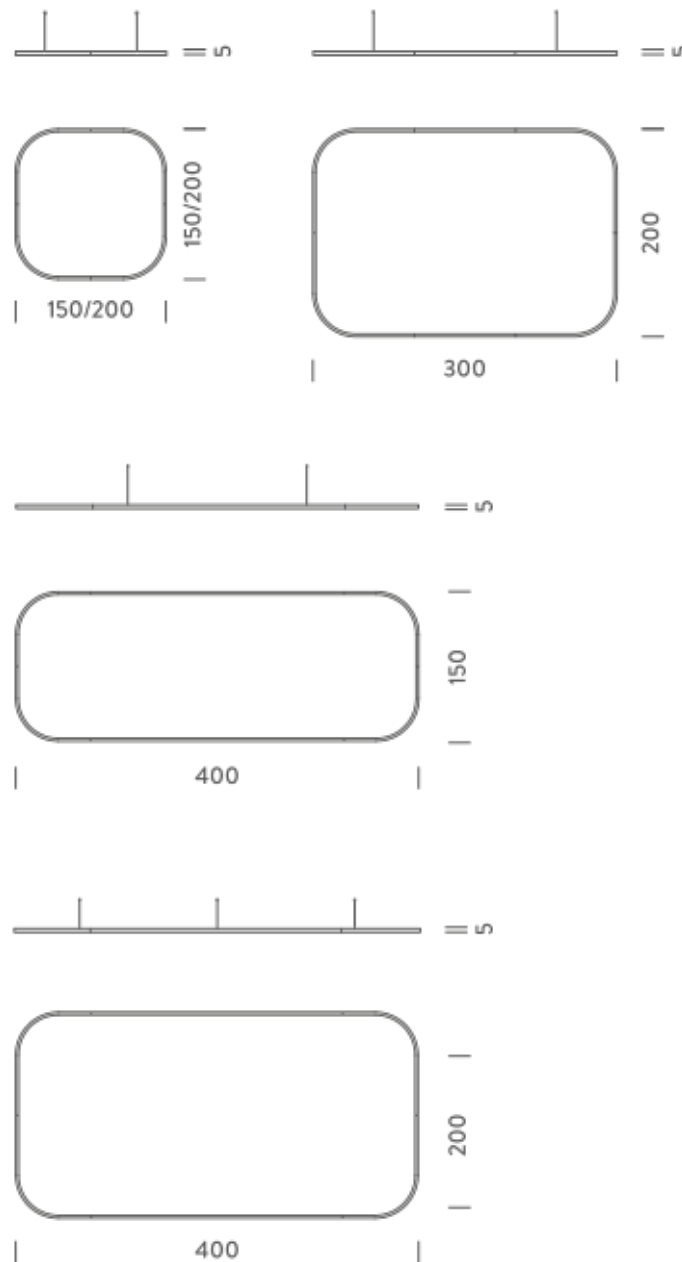

Dimension: 160x160x15 cm / Gross weight: 9,6 kg

1,5X1,5M | UP - DOWNLIGHT - 4000K

LAMPING

Source	Linear LED
Total power	154W
Emission	Diffused orientable
Switching	DALI 1-100%
Tension	220/240V
Color temperature	4000K
Luminous flux	10427lm
Typ CRI	90
Energy class	A+
IP class	40
Dimensions	150x150x5cm
Materials	Aluminium
Notes	included: 1 driver WALIM250W24VIN, 1 dimmer interface WDIMDALIHP, 1 electrical cable 5m, 4x adjustable metal cables length 3m (including ceiling attachment). Shipped assembled
Customization options	Shapes, sizes
Accessories	Canopy, for concrete ceiling Canopy box, 1 driver, 1 electrical cable Ceiling plate, for false ceiling
Net lamp weight	6,1 kg

Dimension: 310x110x15 cm / Gross weight: 18,7 kg

3X2M | DOWNLIGHT - 4000K

LAMPING

Source	Linear LED
Total power	134W
Emission	Diffused orientable
Switching	DALI 1-100%
Tension	220/240V
Color temperature	4000K
Luminous flux	9134lm
Typ CRI	90
Energy class	A+
IP class	40
Dimensions	300x200x5cm
Materials	Aluminium
Notes	included: 1 driver WALIM150W24VIN, 1 dimmer interface WDIMDALIHP, 2 electrical cables 5m, 4x adjustable metal cables length 3m (including ceiling attachment). Shipped in 2 pieces
Customization options	Shapes, sizes
Accessories	Canopy, for concrete ceiling Canopy box, 1 driver, 2 electrical cables Ceiling plate, for false ceiling
Net lamp weight	9,9 kg

Dimension: 310x110x15 cm / Gross weight: 17,9 kg

3X2M | UP - DOWNLIGHT - 4000K

LAMPING

Source	Linear LED
Total power	268W
Emission	Diffused orientable
Switching	DALI 1-100%
Tension	220/240V
Color temperature	4000K
Luminous flux	18267lm
Typ CRI	90
Energy class	A+
IP class	40
Dimensions	300x200x5cm
Materials	Aluminium
Notes	included: 2 drivers WALIM150W24VIN, 2x dimmer interface WDIMDALIHP, 2 electrical cables 5m, 4x adjustable metal cables length 3m (including ceiling attachment). Shipped in 2 pieces
Customization options	Shapes, sizes
Accessories	Canopy, for concrete ceiling Ceiling plate, for false ceiling
Net lamp weight	10,7 kg