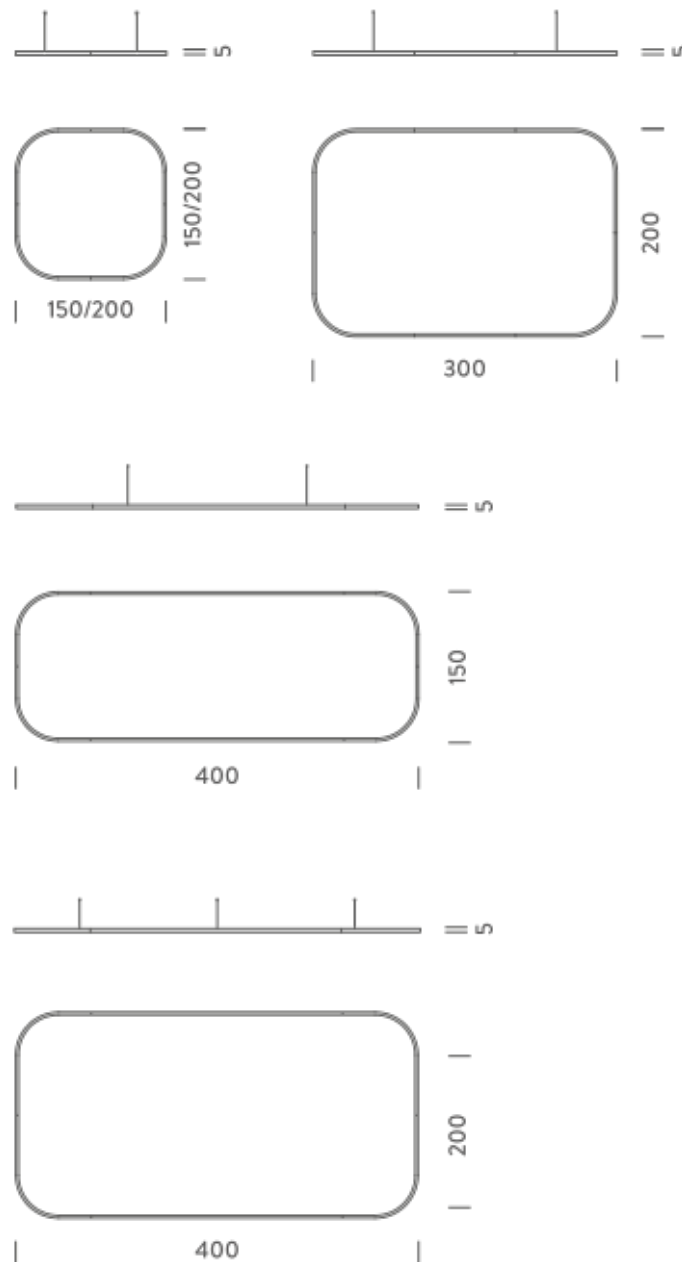

3X2M | DOWNLIGHT - 2700K

LAMPING

Source	Linear LED
Total power	134W
Emission	Diffused orientable
Switching	DALI 1-100%
Tension	220/240V
Color temperature	2700K
Luminous flux	7764lm
Typ CRI	90
Energy class	A+
IP class	40
Dimensions	300x200x5cm
Materials	Aluminium
Notes	included: 1 driver WALIM150W24VIN, 1 dimmer interface WDIMDALIHP, 2 electrical cables 5m, 4x adjustable metal cables length 3m (including ceiling attachment). Shipped in 2 pieces
Customization options	Shapes, sizes
Accessories	Canopy, for concrete ceiling | Canopy box, 1 driver, 2 electrical cables | Ceiling plate, for false ceiling
Net lamp weight	9,9 kg

Codes

BZRQ1610G15DBO
BZRQ1610G15DNE
BZRQ1610G15DOR

PACKAGE

Package 01

Certificazioni

NEMO_{STUDIO}

Structure

white
black
gold

Dimension: 310x110x15 cm / Gross weight: 17,9 kg