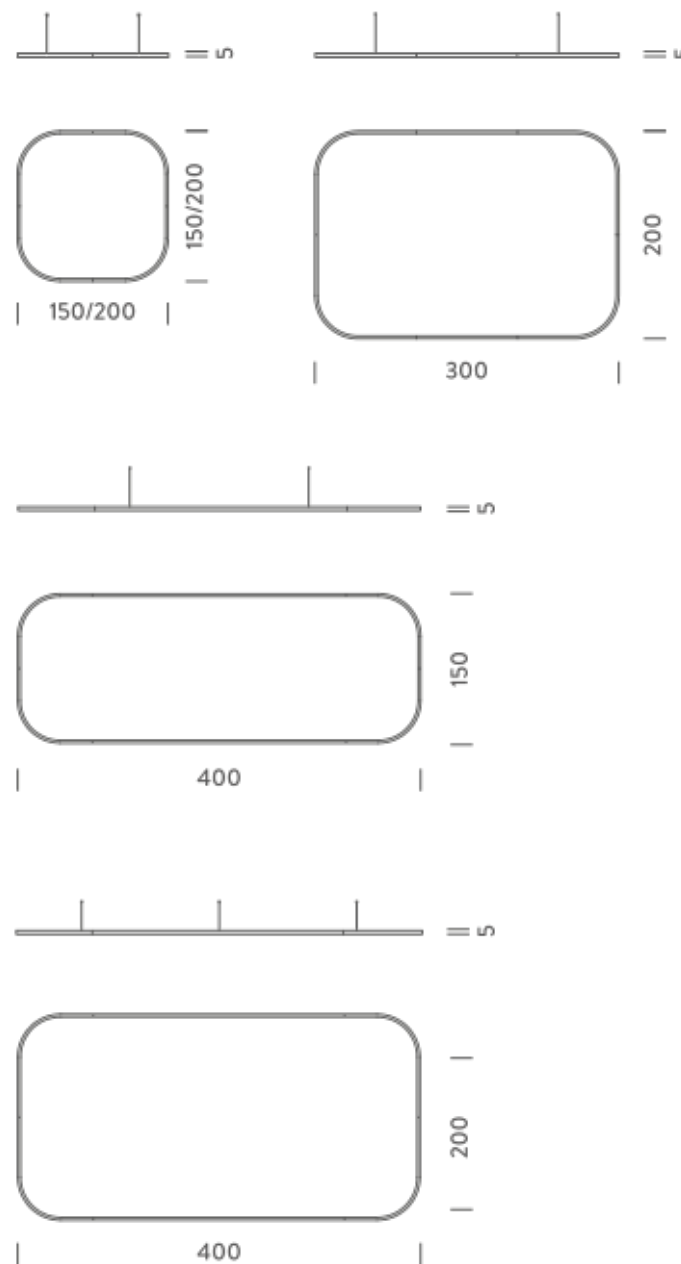

Dimension: 160x160x15 cm / Gross weight: 9,6 kg

1,5X1,5M | DOWNLIGHT - 4000K

LAMPING

Source	Linear LED
Total power	77W
Emission	Diffused orientable
Switching	DALI 1-100%
Tension	110/240V
Color temperature	4000K
Luminous flux	5214lm
Typ CRI	90
Energy class	A+
IP class	40
Dimensions	150x150x5cm
Materials	Aluminium
Notes	included: 1 driver WALIMLED100/24, 1 dimmer interface WDIMDALIHP, 1 electrical cable 5m, 4x adjustable metal cables length 3m (including ceiling attachment). Shipped assembled
Customization options	Shapes, sizes
Accessories	Canopy, for concrete ceiling Canopy box, 1 driver, 1 electrical cable Ceiling plate, for false ceiling
Net lamp weight	6,1 kg

Dimension: 160x160x15 cm / Gross weight: 9,6 kg

1,5X1,5M | UP - DOWNLIGHT - 4000K

LAMPING

Source	Linear LED
Total power	154W
Emission	Diffused orientable
Switching	DALI 1-100%
Tension	220/240V
Color temperature	4000K
Luminous flux	10427lm
Typ CRI	90
Energy class	A+
IP class	40
Dimensions	150x150x5cm
Materials	Aluminium
Notes	included: 1 driver WALIM250W24VIN, 1 dimmer interface WDIMDALIHP, 1 electrical cable 5m, 4x adjustable metal cables length 3m (including ceiling attachment). Shipped assembled
Customization options	Shapes, sizes
Accessories	Canopy, for concrete ceiling Canopy box, 1 driver, 1 electrical cable Ceiling plate, for false ceiling
Net lamp weight	6,1 kg