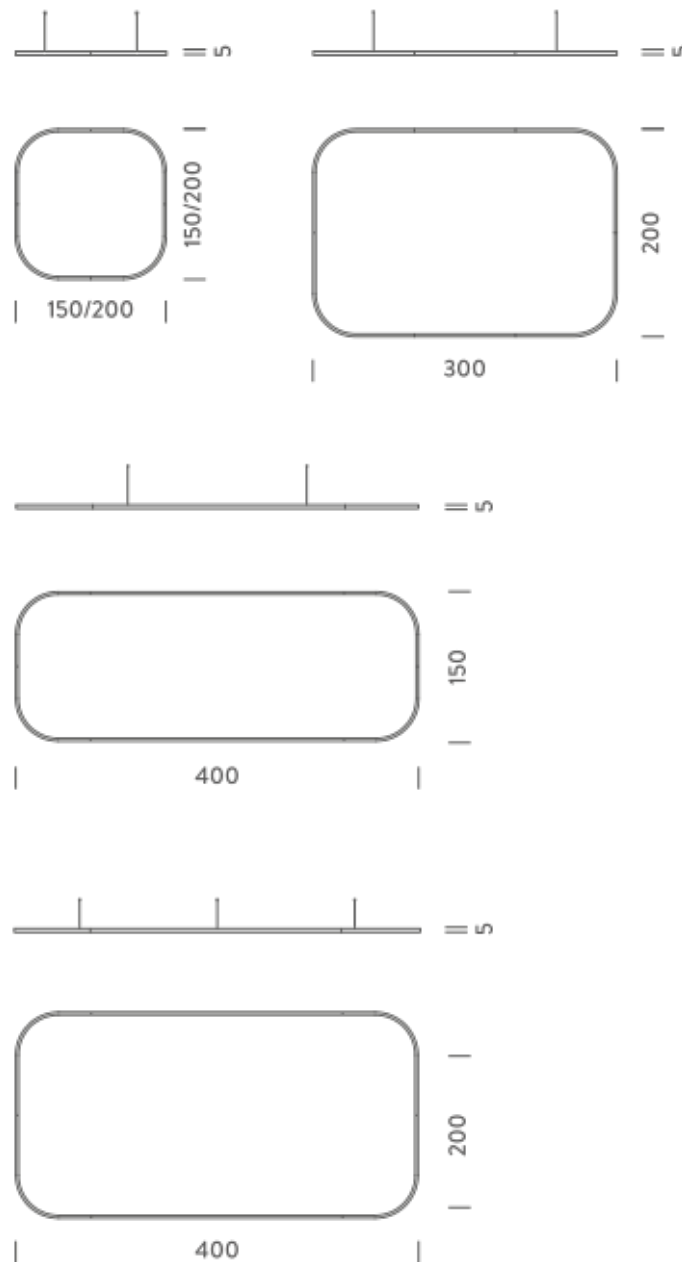

Dimension: 160x160x15 cm / Gross weight: 9,6 kg

1,5X1,5M | UP - DOWNLIGHT - 4000K

LAMPING

Source	Linear LED
Total power	154W
Emission	Diffused orientable
Switching	DALI 1-100%
Tension	220/240V
Color temperature	4000K
Luminous flux	10427lm
Typ CRI	90
Energy class	A+
IP class	40
Dimensions	150x150x5cm
Materials	Aluminium
Notes	included: 1 driver WALIM250W24VIN, 1 dimmer interface WDIMDALIHP, 1 electrical cable 5m, 4x adjustable metal cables length 3m (including ceiling attachment). Shipped assembled
Customization options	Shapes, sizes
Accessories	Canopy, for concrete ceiling Canopy box, 1 driver, 1 electrical cable Ceiling plate, for false ceiling
Net lamp weight	6,1 kg

Dimension: 310x110x15 cm / Gross weight: 18,7 kg

3X2M | DOWNLIGHT - 4000K

LAMPING

Source	Linear LED
Total power	134W
Emission	Diffused orientable
Switching	DALI 1-100%
Tension	220/240V
Color temperature	4000K
Luminous flux	9134lm
Typ CRI	90
Energy class	A+
IP class	40
Dimensions	300x200x5cm
Materials	Aluminium
Notes	included: 1 driver WALIM150W24VIN, 1 dimmer interface WDIMDALIHP, 2 electrical cables 5m, 4x adjustable metal cables length 3m (including ceiling attachment). Shipped in 2 pieces
Customization options	Shapes, sizes
Accessories	Canopy, for concrete ceiling Canopy box, 1 driver, 2 electrical cables Ceiling plate, for false ceiling
Net lamp weight	9,9 kg