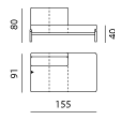

LEOLUX - ENNA

Enna - headrest M

Dimensions (cm)

Width: 65
Depth: 16
Height: 77

Enna - endunit 1x 85 FR

Dimensions (cm)

Width: 155
Depth: 91
Height: 80
Seat width: 145
Seat depth: 57
Seat height: 40
Back height: 40

Enna - intermediate el.1x 100 no arms

Dimensions (cm)

Height: 80
Back height: 40

Enna - long chair 1x 115 AL

Dimensions (cm)

Width: 180
Depth: 91
Height: 80
Seat width: 160
Seat depth: 57
Seat height: 40
Back height: 40
Arm height: 23

Enna - corner element Large SBR

Dimensions (cm)

Width: 141
Depth: 91
Height: 80
Seat width: 141
Seat depth: 57
Seat height: 40
Back height: 40

Enna - Chaise Longue Medium 1x 85 AR

Dimensions (cm)

Width: 98
Depth: 125
Height: 80
Seat width: 75
Seat depth: 113
Seat height: 40
Back height: 40
Arm height: 23

Enna - endunit 1x 100 FR

Dimensions (cm)

Width: 170
Depth: 85
Height: 80
Seat width: 160
Seat depth: 57
Seat height: 40
Back height: 40

Enna - headrest L

Dimensions (cm)

Width: 80
Depth: 16
Height: 77

Enna - endunit 1x 85 FL