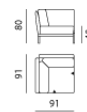

Enna - armcushion Bent

Dimensions (cm)
 Width: 50
 Depth: 10
 Height: 56

Enna - endunit 2x 85 AL

Dimensions (cm)
 Width: 183
 Depth: 91
 Height: 80
 Seat width: 160
 Seat depth: 57
 Seat height: 40
 Back height: 40
 Arm height: 23

Enna - intermediate el. 1x 85 no arms

Dimensions (cm)
 Height: 80
 Back height: 40

Enna - long chair 1x 115 AR

Dimensions (cm)
 Width: 180
 Depth: 91
 Height: 80
 Seat width: 160
 Seat depth: 57
 Seat height: 40
 Back height: 40
 Arm height: 23

Enna - corner element 90°

Dimensions (cm)
 Width: 91
 Depth: 91
 Height: 80
 Seat width: 57
 Seat depth: 57
 Seat height: 40
 Back height: 40

Enna - sofa 2x 115

Dimensions (cm)

Width: 255

Depth: 91

Height: 80

Seat width: 210

Seat depth: 57

Seat height: 40

Back height: 40

Arm height: 23

Enna - endunit 2x 100 AL

Dimensions (cm)

Width: 213