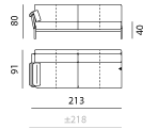

Dimensions (cm)

Width: 113
Depth: 91
Height: 80
Seat width: 90
Seat depth: 57
Seat height: 40
Back height: 40
Arm height: 23

Enna - endunit 1x 85 AL

Dimensions (cm)

Width: 98
Depth: 91
Height: 80
Seat width: 75
Seat depth: 57
Seat height: 40
Back height: 40
Arm height: 23

Enna - armcushion Bent

Dimensions (cm)
 Width: 50
 Depth: 10
 Height: 56

Enna - endunit 2x 85 AL

Dimensions (cm)
 Width: 183
 Depth: 91
 Height: 80
 Seat width: 160
 Seat depth: 57
 Seat height: 40
 Back height: 40
 Arm height: 23

Enna - corner element 90°

Dimensions (cm)
 Width: 91
 Depth: 91
 Height: 80
 Seat width: 57
 Seat depth: 57
 Seat height: 40
 Back height: 40

Enna - sofa 2x 115

Dimensions (cm)

Width: 255

Depth: 91

Height: 80

Seat width: 210

Seat depth: 57

Seat height: 40

Back height: 40

Arm height: 23

Enna - endunit 2x 100 AL

Dimensions (cm)

Width: 213