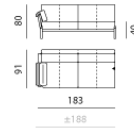

Enna - endunit 2x 85 AR

Dimensions (cm)
 Width: 183
 Depth: 91
 Height: 80
 Seat width: 160
 Seat depth: 57
 Seat height: 40
 Back height: 40
 Arm height: 23

Enna - footstool 85x85

Dimensions (cm)
 Width: 85
 Depth: 85
 Height: 38
 Seat width: 85
 Seat depth: 85
 Seat height: 38

Enna - Chaise Longue Medium 1x 100 AL

Dimensions (cm)
 Width: 113
 Depth: 151
 Height: 80
 Seat width: 90
 Seat depth: 125
 Seat height: 40
 Back height: 40
 Arm height: 23

Enna - Love Seat

Dimensions (cm)
 Width: 125
 Depth: 91
 Height: 80
 Seat width: 102
 Seat depth: 57
 Seat height: 40
 Back height: 40
 Arm height: 23

Enna - sofa 2x 100

Dimensions (cm)
 Width: 225
 Depth: 91
 Height: 80
 Seat width: 180
 Seat depth: 57
 Seat height: 40
 Back height: 40
 Arm height: 23

Enna - endunit 2x 100 AR

Dimensions (cm)
 Width: 213
 Depth: 91
 Height: 80
 Seat width: 190
 Seat depth: 57
 Seat height: 40
 Back height: 40
 Arm height: 23

Enna - armcushion Bent

Dimensions (cm)
 Width: 50
 Depth: 10
 Height: 56

Enna - endunit 2x 85 AL

Dimensions (cm)
 Width: 183
 Depth: 91
 Height: 80
 Seat width: 160
 Seat depth: 57
 Seat height: 40
 Back height: 40
 Arm height: 23