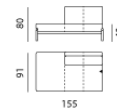

Enna - corner element Large SBR

Dimensions (cm)

Width: 141
Depth: 91
Height: 80
Seat width: 141
Seat depth: 57
Seat height: 40
Back height: 40

Enna - Chaise Longue Medium 1x 85 AR

Dimensions (cm)

Width: 98
Depth: 125
Height: 80
Seat width: 75
Seat depth: 113
Seat height: 40
Back height: 40
Arm height: 23

Enna - endunit 1x 100 FR

Dimensions (cm)

Width: 170
Depth: 85
Height: 80
Seat width: 160
Seat depth: 57
Seat height: 40
Back height: 40

Enna - headrest L

Dimensions (cm)

Width: 80
Depth: 16
Height: 77

Enna - endunit 1x 85 FL

Dimensions (cm)

Width: 155
Depth: 91
Height: 80
Seat width: 145
Seat depth: 57
Seat height: 40
Back height: 40

Enna - endunit 1x 85 AR

Dimensions (cm)

Width: 98
Depth: 91
Height: 80
Seat width: 75
Seat depth: 57
Seat height: 40
Back height: 40
Arm height: 23

Enna - corner element Large SBL

Dimensions (cm)

Width: 141
Depth: 91
Height: 80
Seat width: 141
Seat depth: 57
Seat height: 40
Back height: 40

Enna - Chaise Longue Medium 1x 85 AL

Dimensions (cm)

Width: 98
Depth: 125
Height: 80
Seat width: 75
Seat depth: 113
Seat height: 40
Back height: 40
Arm height: 23