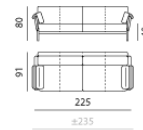

Enna - endunit 1x 100 AL

Dimensions (cm)

Width: 113
Depth: 91
Height: 80
Seat width: 90
Seat depth: 57
Seat height: 40
Back height: 40
Arm height: 23

Enna - armcushion Straight

Dimensions (cm)
 Width: 57
 Depth: 13
 Height: 28

Enna - endunit 2x 85 AR

Dimensions (cm)
 Width: 183
 Depth: 91
 Height: 80
 Seat width: 160
 Seat depth: 57
 Seat height: 40
 Back height: 40
 Arm height: 23

Enna - footstool 85x85

Dimensions (cm)
 Width: 85
 Depth: 85
 Height: 38
 Seat width: 85
 Seat depth: 85
 Seat height: 38

Enna - Chaise Longue Medium 1x 100 AL

Dimensions (cm)
 Width: 113
 Depth: 151
 Height: 80
 Seat width: 90
 Seat depth: 125
 Seat height: 40
 Back height: 40
 Arm height: 23

Enna - Love Seat

Dimensions (cm)
 Width: 125
 Depth: 91
 Height: 80
 Seat width: 102
 Seat depth: 57
 Seat height: 40
 Back height: 40
 Arm height: 23

Enna - sofa 2x 100

Dimensions (cm)
 Width: 225
 Depth: 91
 Height: 80
 Seat width: 180
 Seat depth: 57
 Seat height: 40
 Back height: 40
 Arm height: 23

Enna - endunit 2x 100 AR

Dimensions (cm)
 Width: 213
 Depth: 91
 Height: 80
 Seat width: 190
 Seat depth: 57
 Seat height: 40
 Back height: 40
 Arm height: 23