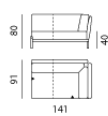

LEOLUX - ENNA

Enna - headrest M

Dimensions (cm)

Width: 65
Depth: 16
Height: 77

Enna - endunit 1x 85 FR

Dimensions (cm)

Width: 155
Depth: 91
Height: 80
Seat width: 145
Seat depth: 57
Seat height: 40
Back height: 40

Enna - intermediate el.1x 100 no arms

Dimensions (cm)

Height: 80
Back height: 40

Enna - long chair 1x 115 AL

Dimensions (cm)

Width: 180
Depth: 91
Height: 80
Seat width: 160
Seat depth: 57
Seat height: 40
Back height: 40
Arm height: 23

Enna - corner element Large SBR

Dimensions (cm)

Width: 141
Depth: 91
Height: 80
Seat width: 141
Seat depth: 57
Seat height: 40
Back height: 40

Enna - Chaise Longue Medium 1x 85 AR

Dimensions (cm)

Width: 98
Depth: 125
Height: 80
Seat width: 75
Seat depth: 113
Seat height: 40
Back height: 40
Arm height: 23

Enna - endunit 1x 100 FR

Dimensions (cm)

Width: 170
Depth: 85
Height: 80
Seat width: 160
Seat depth: 57
Seat height: 40
Back height: 40

Enna - headrest L

Dimensions (cm)

Width: 80
Depth: 16
Height: 77

Enna - endunit 1x 85 FL