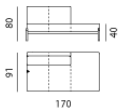

LEOLUX - ENNA

Enna - headrest M

Dimensions (cm)

Width: 65
Depth: 16
Height: 77

Enna - endunit 1x 85 FR

Dimensions (cm)

Width: 155
Depth: 91
Height: 80
Seat width: 145
Seat depth: 57
Seat height: 40
Back height: 40

Enna - intermediate el.1x 100 no arms

Dimensions (cm)

Height: 80
Back height: 40

Enna - long chair 1x 115 AL

Dimensions (cm)

Width: 180
Depth: 91
Height: 80
Seat width: 160
Seat depth: 57
Seat height: 40
Back height: 40
Arm height: 23

Enna - corner element Large SBR

Dimensions (cm)

Width: 141
Depth: 91
Height: 80
Seat width: 141
Seat depth: 57
Seat height: 40
Back height: 40

Enna - Chaise Longue Medium 1x 85 AR

Dimensions (cm)

Width: 98
Depth: 125
Height: 80
Seat width: 75
Seat depth: 113
Seat height: 40
Back height: 40
Arm height: 23

Enna - endunit 1x 100 FR

Dimensions (cm)

Width: 170
Depth: 85
Height: 80
Seat width: 160
Seat depth: 57
Seat height: 40
Back height: 40

Enna - headrest L

Dimensions (cm)

Width: 80
Depth: 16
Height: 77

Enna - endunit 1x 85 FL