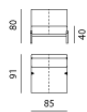

Enna - Chaise Longue Medium 1x 100 AL

Dimensions (cm)
 Width: 113
 Depth: 151
 Height: 80
 Seat width: 90
 Seat depth: 125
 Seat height: 40
 Back height: 40
 Arm height: 23

Enna - Love Seat

Dimensions (cm)
 Width: 125
 Depth: 91
 Height: 80
 Seat width: 102
 Seat depth: 57
 Seat height: 40
 Back height: 40
 Arm height: 23

Enna - sofa 2x 100

Dimensions (cm)
 Width: 225
 Depth: 91
 Height: 80
 Seat width: 180
 Seat depth: 57
 Seat height: 40
 Back height: 40
 Arm height: 23

Enna - endunit 2x 100 AR

Dimensions (cm)
 Width: 213
 Depth: 91
 Height: 80
 Seat width: 190
 Seat depth: 57
 Seat height: 40
 Back height: 40
 Arm height: 23

Enna - armcushion Bent

Dimensions (cm)
 Width: 50
 Depth: 10
 Height: 56

Enna - endunit 2x 85 AL

Dimensions (cm)
 Width: 183
 Depth: 91
 Height: 80
 Seat width: 160
 Seat depth: 57
 Seat height: 40
 Back height: 40
 Arm height: 23

Enna - intermediate el. 1x 85 no arms

Dimensions (cm)
 Height: 80
 Back height: 40

Enna - long chair 1x 115 AR

Dimensions (cm)
 Width: 180
 Depth: 91
 Height: 80
 Seat width: 160
 Seat depth: 57
 Seat height: 40
 Back height: 40
 Arm height: 23