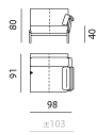

Enna - corner element Large SBR

Dimensions (cm)

Width: 141
Depth: 91
Height: 80
Seat width: 141
Seat depth: 57
Seat height: 40
Back height: 40

Enna - Chaise Longue Medium 1x 85 AR

Dimensions (cm)

Width: 98
Depth: 125
Height: 80
Seat width: 75
Seat depth: 113
Seat height: 40
Back height: 40
Arm height: 23

Enna - endunit 1x 100 FR

Dimensions (cm)

Width: 170
Depth: 85
Height: 80
Seat width: 160
Seat depth: 57
Seat height: 40
Back height: 40

Enna - headrest L

Dimensions (cm)

Width: 80
Depth: 16
Height: 77

Enna - endunit 1x 85 FL

Dimensions (cm)

Width: 155
Depth: 91
Height: 80
Seat width: 145
Seat depth: 57
Seat height: 40
Back height: 40

Enna - endunit 1x 85 AR

Dimensions (cm)

Width: 98
Depth: 91
Height: 80
Seat width: 75
Seat depth: 57
Seat height: 40
Back height: 40
Arm height: 23

Enna - corner element Large SBL

Dimensions (cm)

Width: 141
Depth: 91
Height: 80
Seat width: 141
Seat depth: 57
Seat height: 40
Back height: 40

Enna - Chaise Longue Medium 1x 85 AL

Dimensions (cm)

Width: 98
Depth: 125
Height: 80
Seat width: 75
Seat depth: 113
Seat height: 40
Back height: 40
Arm height: 23