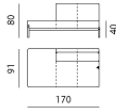

Dimensions (cm)

Width: 155
Depth: 91
Height: 80
Seat width: 145
Seat depth: 57
Seat height: 40
Back height: 40

Enna - endunit 1x 85 AR

Dimensions (cm)

Width: 98
Depth: 91
Height: 80
Seat width: 75
Seat depth: 57
Seat height: 40
Back height: 40
Arm height: 23

Enna - corner element Large SBL

Dimensions (cm)

Width: 141
Depth: 91
Height: 80
Seat width: 141
Seat depth: 57
Seat height: 40
Back height: 40

Enna - Chaise Longue Medium 1x 85 AL

Dimensions (cm)

Width: 98
Depth: 125
Height: 80
Seat width: 75
Seat depth: 113
Seat height: 40
Back height: 40
Arm height: 23

Enna - endunit 1x 100 FL

Dimensions (cm)

Width: 170
Depth: 85
Height: 80
Seat width: 160
Seat depth: 57
Seat height: 40
Back height: 40

Enna - headrest XL

Dimensions (cm)

Width: 95
Depth: 16
Height: 77

Enna - endunit 1x 100 AR

Dimensions (cm)

Width: 113
Depth: 91
Height: 80
Seat width: 90
Seat depth: 57
Seat height: 40
Back height: 40
Arm height: 23

Enna - endunit 1x 85 AL

Dimensions (cm)

Width: 98
Depth: 91
Height: 80
Seat width: 75
Seat depth: 57
Seat height: 40
Back height: 40
Arm height: 23