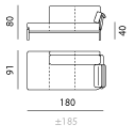

Enna - Chaise Longue Medium 1x 100 AL

Dimensions (cm)
 Width: 113
 Depth: 151
 Height: 80
 Seat width: 90
 Seat depth: 125
 Seat height: 40
 Back height: 40
 Arm height: 23

Enna - Love Seat

Dimensions (cm)
 Width: 125
 Depth: 91
 Height: 80
 Seat width: 102
 Seat depth: 57
 Seat height: 40
 Back height: 40
 Arm height: 23

Enna - sofa 2x 100

Dimensions (cm)
 Width: 225
 Depth: 91
 Height: 80
 Seat width: 180
 Seat depth: 57
 Seat height: 40
 Back height: 40
 Arm height: 23

Enna - endunit 2x 100 AR

Dimensions (cm)
 Width: 213
 Depth: 91
 Height: 80
 Seat width: 190
 Seat depth: 57
 Seat height: 40
 Back height: 40
 Arm height: 23

Enna - armcushion Bent

Dimensions (cm)
 Width: 50
 Depth: 10
 Height: 56

Enna - endunit 2x 85 AL

Dimensions (cm)
 Width: 183
 Depth: 91
 Height: 80
 Seat width: 160
 Seat depth: 57
 Seat height: 40
 Back height: 40
 Arm height: 23

Enna - intermediate el. 1x 85 no arms

Dimensions (cm)
 Height: 80
 Back height: 40

Enna - long chair 1x 115 AR

Dimensions (cm)
 Width: 180
 Depth: 91
 Height: 80
 Seat width: 160
 Seat depth: 57
 Seat height: 40
 Back height: 40
 Arm height: 23