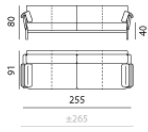

Enna - armcushion Bent

Dimensions (cm)
 Width: 50
 Depth: 10
 Height: 56

Enna - endunit 2x 85 AL

Dimensions (cm)
 Width: 183
 Depth: 91
 Height: 80
 Seat width: 160
 Seat depth: 57
 Seat height: 40
 Back height: 40
 Arm height: 23

Enna - intermediate el. 1x 85 no arms

Dimensions (cm)
 Height: 80
 Back height: 40

Enna - long chair 1x 115 AR

Dimensions (cm)
 Width: 180
 Depth: 91
 Height: 80
 Seat width: 160
 Seat depth: 57
 Seat height: 40
 Back height: 40
 Arm height: 23

Enna - corner element 90°

Dimensions (cm)
 Width: 91
 Depth: 91
 Height: 80
 Seat width: 57
 Seat depth: 57
 Seat height: 40
 Back height: 40

Enna - sofa 2x 115

Dimensions (cm)

Width: 255

Depth: 91

Height: 80

Seat width: 210

Seat depth: 57

Seat height: 40

Back height: 40

Arm height: 23

Enna - endunit 2x 100 AL

Dimensions (cm)

Width: 213