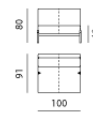

LEOLUX - ENNA

Enna - headrest M

Dimensions (cm)

Width: 65
Depth: 16
Height: 77

Enna - endunit 1x 85 FR

Dimensions (cm)

Width: 155
Depth: 91
Height: 80
Seat width: 145
Seat depth: 57
Seat height: 40
Back height: 40

Enna - intermediate el.1x 100 no arms

Dimensions (cm)

Height: 80
Back height: 40

Enna - long chair 1x 115 AL

Dimensions (cm)

Width: 180
Depth: 91
Height: 80
Seat width: 160
Seat depth: 57
Seat height: 40
Back height: 40
Arm height: 23

Enna - corner element Large SBR

Dimensions (cm)

Width: 141
Depth: 91
Height: 80
Seat width: 141
Seat depth: 57
Seat height: 40
Back height: 40

Enna - Chaise Longue Medium 1x 85 AR

Dimensions (cm)

Width: 98
Depth: 125
Height: 80
Seat width: 75
Seat depth: 113
Seat height: 40
Back height: 40
Arm height: 23

Enna - corner element Large SBL

Dimensions (cm)

Width: 141
Depth: 91
Height: 80
Seat width: 141
Seat depth: 57
Seat height: 40
Back height: 40

Enna - Chaise Longue Medium 1x 85 AL

Dimensions (cm)

Width: 98
Depth: 125
Height: 80
Seat width: 75
Seat depth: 113
Seat height: 40
Back height: 40
Arm height: 23