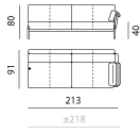

Enna - endunit 1x 100 AL

Dimensions (cm)

Width: 113
Depth: 91
Height: 80
Seat width: 90
Seat depth: 57
Seat height: 40
Back height: 40
Arm height: 23

Enna - armcushion Straight

Dimensions (cm)
 Width: 57
 Depth: 13
 Height: 28

Enna - endunit 2x 85 AR

Dimensions (cm)
 Width: 183
 Depth: 91
 Height: 80
 Seat width: 160
 Seat depth: 57
 Seat height: 40
 Back height: 40
 Arm height: 23

Enna - footstool 85x85

Dimensions (cm)
 Width: 85
 Depth: 85
 Height: 38
 Seat width: 85
 Seat depth: 85
 Seat height: 38

Enna - Chaise Longue Medium 1x 100 AL

Dimensions (cm)
 Width: 113
 Depth: 151
 Height: 80
 Seat width: 90
 Seat depth: 125
 Seat height: 40
 Back height: 40
 Arm height: 23

Enna - Love Seat

Dimensions (cm)
 Width: 125
 Depth: 91
 Height: 80
 Seat width: 102
 Seat depth: 57
 Seat height: 40
 Back height: 40
 Arm height: 23

Enna - sofa 2x 100

Dimensions (cm)
 Width: 225
 Depth: 91
 Height: 80
 Seat width: 180
 Seat depth: 57
 Seat height: 40
 Back height: 40
 Arm height: 23

Enna - endunit 2x 100 AR

Dimensions (cm)
 Width: 213
 Depth: 91
 Height: 80
 Seat width: 190
 Seat depth: 57
 Seat height: 40
 Back height: 40
 Arm height: 23