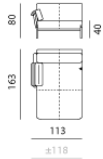

Dimensions (cm)

Width: 113
Depth: 91
Height: 80
Seat width: 90
Seat depth: 57
Seat height: 40
Back height: 40
Arm height: 23

Enna - endunit 1x 85 AL

Dimensions (cm)

Width: 98
Depth: 91
Height: 80
Seat width: 75
Seat depth: 57
Seat height: 40
Back height: 40
Arm height: 23

Enna - endunit 1x 100 AL

Dimensions (cm)

Width: 113
Depth: 91
Height: 80
Seat width: 90
Seat depth: 57
Seat height: 40
Back height: 40
Arm height: 23

Enna - armcushion Straight

Dimensions (cm)
 Width: 57
 Depth: 13
 Height: 28

Enna - endunit 2x 85 AR

Dimensions (cm)
 Width: 183
 Depth: 91
 Height: 80
 Seat width: 160
 Seat depth: 57
 Seat height: 40
 Back height: 40
 Arm height: 23

Enna - footstool 85x85

Dimensions (cm)
 Width: 85
 Depth: 85
 Height: 38
 Seat width: 85
 Seat depth: 85
 Seat height: 38

Enna - Chaise Longue Medium 1x 100 AL

Dimensions (cm)
 Width: 113
 Depth: 151
 Height: 80
 Seat width: 90
 Seat depth: 125
 Seat height: 40
 Back height: 40
 Arm height: 23

Enna - Love Seat

Dimensions (cm)
 Width: 125
 Depth: 91
 Height: 80
 Seat width: 102
 Seat depth: 57
 Seat height: 40
 Back height: 40
 Arm height: 23