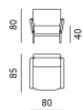

Enna - endunit 1x 100 FL

Dimensions (cm)

Width: 170
Depth: 85
Height: 80
Seat width: 160
Seat depth: 57
Seat height: 40
Back height: 40

Enna - headrest XL

Dimensions (cm)

Width: 95
Depth: 16
Height: 77

Enna - endunit 1x 100 AR

Dimensions (cm)

Width: 113
Depth: 91
Height: 80
Seat width: 90
Seat depth: 57
Seat height: 40
Back height: 40
Arm height: 23

Enna - endunit 1x 85 AL

Dimensions (cm)

Width: 98
Depth: 91
Height: 80
Seat width: 75
Seat depth: 57
Seat height: 40
Back height: 40
Arm height: 23

Enna - footstool 85x55

Dimensions (cm)

Width: 85
Depth: 55
Height: 38
Seat width: 85
Seat depth: 55
Seat height: 38

Enna - Chaise Longue Medium 1x 100 AR

Dimensions (cm)

Width: 113
Depth: 151
Height: 80
Seat width: 90
Seat depth: 125
Seat height: 40
Back height: 40
Arm height: 23

Enna - armchair

Dimensions (cm)

Width: 80
Depth: 85
Height: 80
Seat width: 55
Seat depth: 53
Seat height: 40
Back height: 40
Arm height: 23

Enna - sofa 2x 85

Dimensions (cm)

Width: 195
Depth: 91
Height: 80
Seat width: 150
Seat depth: 57
Seat height: 40
Back height: 40
Arm height: 23