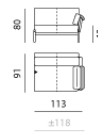

Dimensions (cm)

Width: 155
Depth: 91
Height: 80
Seat width: 145
Seat depth: 57
Seat height: 40
Back height: 40

Enna - endunit 1x 85 AR

Dimensions (cm)

Width: 98
Depth: 91
Height: 80
Seat width: 75
Seat depth: 57
Seat height: 40
Back height: 40
Arm height: 23

Enna - corner element Large SBL

Dimensions (cm)

Width: 141
Depth: 91
Height: 80
Seat width: 141
Seat depth: 57
Seat height: 40
Back height: 40

Enna - Chaise Longue Medium 1x 85 AL

Dimensions (cm)

Width: 98
Depth: 125
Height: 80
Seat width: 75
Seat depth: 113
Seat height: 40
Back height: 40
Arm height: 23

Enna - endunit 1x 100 FL

Dimensions (cm)

Width: 170
Depth: 85
Height: 80
Seat width: 160
Seat depth: 57
Seat height: 40
Back height: 40

Enna - headrest XL

Dimensions (cm)

Width: 95
Depth: 16
Height: 77

Enna - endunit 1x 100 AR

Dimensions (cm)

Width: 113
Depth: 91
Height: 80
Seat width: 90
Seat depth: 57
Seat height: 40
Back height: 40
Arm height: 23

Enna - endunit 1x 85 AL

Dimensions (cm)

Width: 98
Depth: 91
Height: 80
Seat width: 75
Seat depth: 57
Seat height: 40
Back height: 40
Arm height: 23