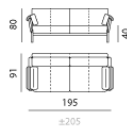

Enna - endunit 1x 100 FL

Dimensions (cm)

Width: 170
Depth: 85
Height: 80
Seat width: 160
Seat depth: 57
Seat height: 40
Back height: 40

Enna - headrest XL

Dimensions (cm)

Width: 95
Depth: 16
Height: 77

Enna - endunit 1x 100 AR

Dimensions (cm)

Width: 113
Depth: 91
Height: 80
Seat width: 90
Seat depth: 57
Seat height: 40
Back height: 40
Arm height: 23

Enna - endunit 1x 85 AL

Dimensions (cm)

Width: 98
Depth: 91
Height: 80
Seat width: 75
Seat depth: 57
Seat height: 40
Back height: 40
Arm height: 23

Enna - footstool 85x55

Dimensions (cm)

Width: 85
Depth: 55
Height: 38
Seat width: 85
Seat depth: 55
Seat height: 38

Enna - Chaise Longue Medium 1x 100 AR

Dimensions (cm)

Width: 113
Depth: 151
Height: 80
Seat width: 90
Seat depth: 125
Seat height: 40
Back height: 40
Arm height: 23

Enna - armchair

Dimensions (cm)

Width: 80
Depth: 85
Height: 80
Seat width: 55
Seat depth: 53
Seat height: 40
Back height: 40
Arm height: 23

Enna - sofa 2x 85

Dimensions (cm)

Width: 195
Depth: 91
Height: 80
Seat width: 150
Seat depth: 57
Seat height: 40
Back height: 40
Arm height: 23