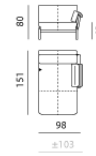

LEOLUX - ENNA

Enna - headrest M

Dimensions (cm)

Width: 65
Depth: 16
Height: 77

Enna - endunit 1x 85 FR

Dimensions (cm)

Width: 155
Depth: 91
Height: 80
Seat width: 145
Seat depth: 57
Seat height: 40
Back height: 40

Enna - intermediate el.1x 100 no arms

Dimensions (cm)

Height: 80
Back height: 40

Enna - long chair 1x 115 AL

Dimensions (cm)

Width: 180
Depth: 91
Height: 80
Seat width: 160
Seat depth: 57
Seat height: 40
Back height: 40
Arm height: 23

Enna - corner element Large SBR

Dimensions (cm)

Width: 141
Depth: 91
Height: 80
Seat width: 141
Seat depth: 57
Seat height: 40
Back height: 40

Enna - Chaise Longue Medium 1x 85 AR

Dimensions (cm)

Width: 98
Depth: 125
Height: 80
Seat width: 75
Seat depth: 113
Seat height: 40
Back height: 40
Arm height: 23

Enna - endunit 1x 100 FR

Dimensions (cm)

Width: 170
Depth: 85
Height: 80
Seat width: 160
Seat depth: 57
Seat height: 40
Back height: 40

Enna - headrest L

Dimensions (cm)

Width: 80
Depth: 16
Height: 77

Enna - endunit 1x 85 FL