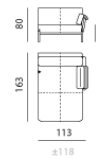

Enna - corner element Large SBL

Dimensions (cm)

Width: 141
Depth: 91
Height: 80
Seat width: 141
Seat depth: 57
Seat height: 40
Back height: 40

Enna - Chaise Longue Medium 1x 85 AL

Dimensions (cm)

Width: 98
Depth: 125
Height: 80
Seat width: 75
Seat depth: 113
Seat height: 40
Back height: 40
Arm height: 23

Enna - endunit 1x 100 FL

Dimensions (cm)

Width: 170
Depth: 85
Height: 80
Seat width: 160
Seat depth: 57
Seat height: 40
Back height: 40

Enna - headrest XL

Dimensions (cm)

Width: 95
Depth: 16
Height: 77

Enna - endunit 1x 100 AR

Dimensions (cm)

Width: 113
Depth: 91
Height: 80
Seat width: 90
Seat depth: 57
Seat height: 40
Back height: 40
Arm height: 23

Enna - endunit 1x 85 AL

Dimensions (cm)

Width: 98
Depth: 91
Height: 80
Seat width: 75
Seat depth: 57
Seat height: 40
Back height: 40
Arm height: 23

Enna - footstool 85x55

Dimensions (cm)

Width: 85
Depth: 55
Height: 38
Seat width: 85
Seat depth: 55
Seat height: 38

Enna - Chaise Longue Medium 1x 100 AR

Dimensions (cm)

Width: 113
Depth: 151
Height: 80
Seat width: 90
Seat depth: 125
Seat height: 40
Back height: 40
Arm height: 23