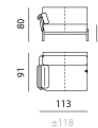

Dimensions (cm)

Width: 113
Depth: 91
Height: 80
Seat width: 90
Seat depth: 57
Seat height: 40
Back height: 40
Arm height: 23

Enna - endunit 1x 85 AL

Dimensions (cm)

Width: 98
Depth: 91
Height: 80
Seat width: 75
Seat depth: 57
Seat height: 40
Back height: 40
Arm height: 23

Enna - footstool 85x55

Dimensions (cm)

Width: 85
Depth: 55
Height: 38
Seat width: 85
Seat depth: 55
Seat height: 38

Enna - Chaise Longue Medium 1x 100 AR

Dimensions (cm)

Width: 113
Depth: 151
Height: 80
Seat width: 90
Seat depth: 125
Seat height: 40
Back height: 40
Arm height: 23

Enna - armchair

Dimensions (cm)

Width: 80
Depth: 85
Height: 80
Seat width: 55
Seat depth: 53
Seat height: 40
Back height: 40
Arm height: 23

Enna - sofa 2x 85

Dimensions (cm)

Width: 195
Depth: 91
Height: 80
Seat width: 150
Seat depth: 57
Seat height: 40
Back height: 40
Arm height: 23

Enna - endunit 1x 100 AL

Dimensions (cm)

Width: 113
Depth: 91
Height: 80
Seat width: 90
Seat depth: 57
Seat height: 40
Back height: 40
Arm height: 23

Enna - armcushion Straight

Dimensions (cm)
 Width: 57
 Depth: 13
 Height: 28