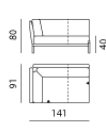

Enna - endunit 1x 100 FR

Dimensions (cm)

Width: 170
Depth: 85
Height: 80
Seat width: 160
Seat depth: 57
Seat height: 40
Back height: 40

Enna - headrest L

Dimensions (cm)

Width: 80
Depth: 16
Height: 77

Enna - endunit 1x 85 FL

Dimensions (cm)

Width: 155
Depth: 91
Height: 80
Seat width: 145
Seat depth: 57
Seat height: 40
Back height: 40

Enna - endunit 1x 85 AR

Dimensions (cm)

Width: 98
Depth: 91
Height: 80
Seat width: 75
Seat depth: 57
Seat height: 40
Back height: 40
Arm height: 23

Enna - corner element Large SBL

Dimensions (cm)

Width: 141
Depth: 91
Height: 80
Seat width: 141
Seat depth: 57
Seat height: 40
Back height: 40

Enna - Chaise Longue Medium 1x 85 AL

Dimensions (cm)

Width: 98
Depth: 125
Height: 80
Seat width: 75
Seat depth: 113
Seat height: 40
Back height: 40
Arm height: 23

Enna - endunit 1x 100 FL

Dimensions (cm)

Width: 170
Depth: 85
Height: 80
Seat width: 160
Seat depth: 57
Seat height: 40
Back height: 40

Enna - headrest XL

Dimensions (cm)

Width: 95
Depth: 16
Height: 77

Enna - endunit 1x 100 AR