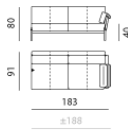

Enna - armchair

Dimensions (cm)

Width: 80
Depth: 85
Height: 80
Seat width: 55
Seat depth: 53
Seat height: 40
Back height: 40
Arm height: 23

Enna - sofa 2x 85

Dimensions (cm)

Width: 195
Depth: 91
Height: 80
Seat width: 150
Seat depth: 57
Seat height: 40
Back height: 40
Arm height: 23

Enna - endunit 1x 100 AL

Dimensions (cm)

Width: 113
Depth: 91
Height: 80
Seat width: 90
Seat depth: 57
Seat height: 40
Back height: 40
Arm height: 23

Enna - armcushion Straight

Dimensions (cm)
 Width: 57
 Depth: 13
 Height: 28

Enna - endunit 2x 85 AR

Dimensions (cm)
 Width: 183
 Depth: 91
 Height: 80
 Seat width: 160
 Seat depth: 57
 Seat height: 40
 Back height: 40
 Arm height: 23

Enna - footstool 85x85

Dimensions (cm)
 Width: 85
 Depth: 85
 Height: 38
 Seat width: 85
 Seat depth: 85
 Seat height: 38

Enna - Chaise Longue Medium 1x 100 AL

Dimensions (cm)
 Width: 113
 Depth: 151
 Height: 80
 Seat width: 90
 Seat depth: 125
 Seat height: 40
 Back height: 40
 Arm height: 23

Enna - Love Seat

Dimensions (cm)
 Width: 125
 Depth: 91
 Height: 80
 Seat width: 102
 Seat depth: 57
 Seat height: 40
 Back height: 40
 Arm height: 23