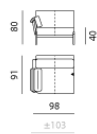

Dimensions (cm)

Width: 155
Depth: 91
Height: 80
Seat width: 145
Seat depth: 57
Seat height: 40
Back height: 40

Enna - endunit 1x 85 AR

Dimensions (cm)

Width: 98
Depth: 91
Height: 80
Seat width: 75
Seat depth: 57
Seat height: 40
Back height: 40
Arm height: 23

Enna - corner element Large SBL

Dimensions (cm)

Width: 141
Depth: 91
Height: 80
Seat width: 141
Seat depth: 57
Seat height: 40
Back height: 40

Enna - Chaise Longue Medium 1x 85 AL

Dimensions (cm)

Width: 98
Depth: 125
Height: 80
Seat width: 75
Seat depth: 113
Seat height: 40
Back height: 40
Arm height: 23

Enna - endunit 1x 100 FL

Dimensions (cm)

Width: 170
Depth: 85
Height: 80
Seat width: 160
Seat depth: 57
Seat height: 40
Back height: 40

Enna - headrest XL

Dimensions (cm)

Width: 95
Depth: 16
Height: 77

Enna - endunit 1x 100 AR

Dimensions (cm)

Width: 113
Depth: 91
Height: 80
Seat width: 90
Seat depth: 57
Seat height: 40
Back height: 40
Arm height: 23

Enna - endunit 1x 85 AL

Dimensions (cm)

Width: 98
Depth: 91
Height: 80
Seat width: 75
Seat depth: 57
Seat height: 40
Back height: 40
Arm height: 23