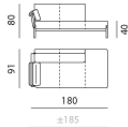

LEOLUX - ENNA

Enna - headrest M

Dimensions (cm)

Width: 65
Depth: 16
Height: 77

Enna - endunit 1x 85 FR

Dimensions (cm)

Width: 155
Depth: 91
Height: 80
Seat width: 145
Seat depth: 57
Seat height: 40
Back height: 40

Enna - intermediate el.1x 100 no arms

Dimensions (cm)

Height: 80
Back height: 40

Enna - long chair 1x 115 AL

Dimensions (cm)

Width: 180
Depth: 91
Height: 80
Seat width: 160
Seat depth: 57
Seat height: 40
Back height: 40
Arm height: 23

Enna - corner element Large SBR

Dimensions (cm)

Width: 141
Depth: 91
Height: 80
Seat width: 141
Seat depth: 57
Seat height: 40
Back height: 40

Enna - Chaise Longue Medium 1x 85 AR

Dimensions (cm)

Width: 98
Depth: 125
Height: 80
Seat width: 75
Seat depth: 113
Seat height: 40
Back height: 40
Arm height: 23

Enna - endunit 1x 100 FR

Dimensions (cm)

Width: 170
Depth: 85
Height: 80
Seat width: 160
Seat depth: 57
Seat height: 40
Back height: 40

Enna - headrest L

Dimensions (cm)

Width: 80
Depth: 16
Height: 77

Enna - endunit 1x 85 FL