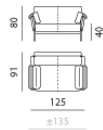

Dimensions (cm)

Width: 113
Depth: 91
Height: 80
Seat width: 90
Seat depth: 57
Seat height: 40
Back height: 40
Arm height: 23

Enna - endunit 1x 85 AL

Dimensions (cm)

Width: 98
Depth: 91
Height: 80
Seat width: 75
Seat depth: 57
Seat height: 40
Back height: 40
Arm height: 23

Enna - endunit 1x 100 AL

Dimensions (cm)

Width: 113
Depth: 91
Height: 80
Seat width: 90
Seat depth: 57
Seat height: 40
Back height: 40
Arm height: 23

Enna - armcushion Straight

Dimensions (cm)
 Width: 57
 Depth: 13
 Height: 28

Enna - endunit 2x 85 AR

Dimensions (cm)
 Width: 183
 Depth: 91
 Height: 80
 Seat width: 160
 Seat depth: 57
 Seat height: 40
 Back height: 40
 Arm height: 23

Enna - footstool 85x85

Dimensions (cm)
 Width: 85
 Depth: 85
 Height: 38
 Seat width: 85
 Seat depth: 85
 Seat height: 38

Enna - Chaise Longue Medium 1x 100 AL

Dimensions (cm)
 Width: 113
 Depth: 151
 Height: 80
 Seat width: 90
 Seat depth: 125
 Seat height: 40
 Back height: 40
 Arm height: 23

Enna - Love Seat

Dimensions (cm)
 Width: 125
 Depth: 91
 Height: 80
 Seat width: 102
 Seat depth: 57
 Seat height: 40
 Back height: 40
 Arm height: 23