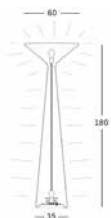

tebe lamp

design Needs Studio

STRUTTURA/STRUCTURE

PE - Polietilene/Polyethylene
colore base/basic colour

8469

GROSS WEIGHT:

kg 18,4

KIT LUCE/LIGHT KIT

8473

GROSS WEIGHT:

kg 18,4

KIT LUCE/LIGHT KIT

DETAILS:

**Necessita di 1 Kit Luce/
Needs 1 Light Kit**

A4802 Kit luce LED S per interni luce calda
Indoor S warm light LED light kit

A4803 Kit luce LED RGB S per interni
Indoor S RGB LED light kit