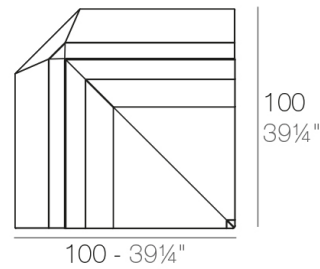

Info

Description

Made of polyethylene resin by rotational moulding. 100% Recyclable. Item suitable for indoor and outdoor use. Available in different finishes.

Modules

FAZ Sofá Módulo Izquierdo
FAZ Sectional Sofa Left

FAZ Sofá Módulo Derecho
FAZ Sectional Sofa Right

FAZ Sofá Módulo Central
FAZ Sectional Sofa Armless

FAZ Sofá Módulo Esquina 90°
FAZ Sectional Sofa Corner 90°

FAZ Sofá Módulo Esquina 45°
FAZ Sectional Sofa Corner 45°