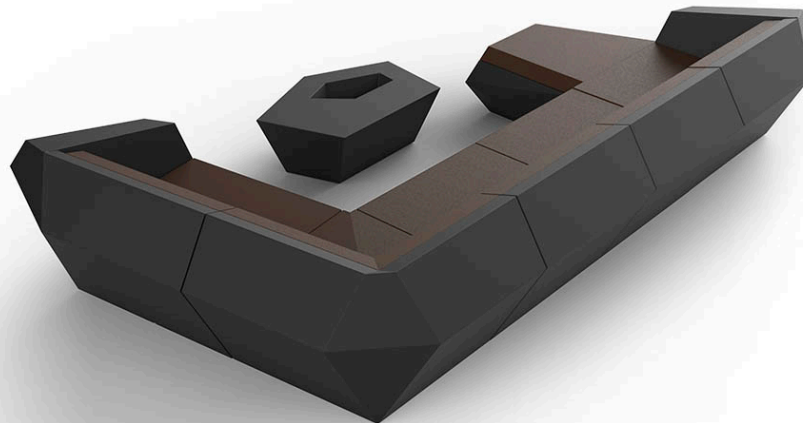

Faz modular sofa

by Ramón Esteve

Faz is a modular collection of outdoor furniture and planters designed by Ramón Esteve for Vondom. He is the architect of harmony, serenity, timelessness and universality, and he has created mineral and emphatic shapes that make Faz a design that contextualizes with homes and installations. An ambience, encircling as a result of the blissful combination of the material and lighting, so that the sole sensation would be its fusion.

Info

Description

Made of polyethylene resin by rotational moulding. 100% Recyclable. Item suitable for indoor and outdoor use. Available in different finishes.

Modules

FAZ Sofá Módulo Izquierdo
FAZ Sectional Sofa Left