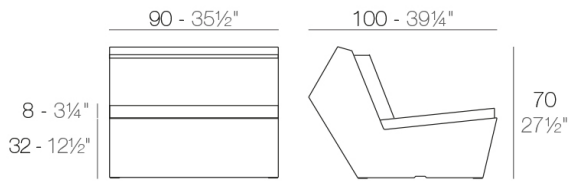

Info

Description

Made of polyethylene resin by rotational moulding. 100% Recyclable. Item suitable for indoor and outdoor use. Available in different finishes.

Modules

FAZ Sofá Módulo Izquierdo
FAZ Sectional Sofa Left

FAZ Sofá Módulo Derecho
FAZ Sectional Sofa Right

FAZ Sofá Módulo Central
FAZ Sectional Sofa Armless

FAZ Sofá Módulo Esquina 90°
FAZ Sectional Sofa Corner 90°

FAZ Sofá Módulo Esquina 45°
FAZ Sectional Sofa Corner 45°