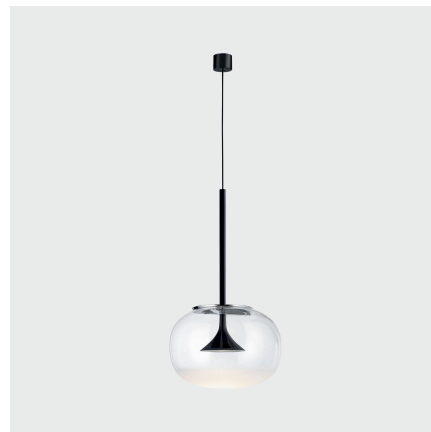

Alive Single with glass difusor

Francesc Vilaró

Pendant Alive Single with glass difusor LED 8.5 LED warm-white 2700K ON-OFF Black 454lm

Technical features

- Luminaire total power: 8.5W
- Real lumens: 454
- Real lm/W: 53
- Correlated Colour Temperature (CCT): LED warm-white 2700K
- Lens / reflector angle: FLOOD 75°
- UGR: <=16
- Structure material: Aluminium, Steel
- Structure finish: Black
- Diffuser material: Methacrylate, Glass
- Diffuser finish: Tinted, Transparent
- Voltage / frequency: 100-277V/50-60Hz
- Dimming protocol: ON-OFF
- Power Factor: 0.90
- THD%: 20
- Useful life: 50,000h L80B20
- Warranty: 5 años

Luminotechnic features

- Luminance C0°G65°: 938
- Luminance C90°G65°: 975
- CRI: 80
- MacAdam steps: 2
- Photobiological risk: RG1

UGR	
S=0.250	
Ceiling / cavity	0.7
Walls	0.5
Working Plane	0.2
Room dimensions	X=4H, Y=8H
UGR crosswise	14.1
UGR lengthwise	14.1

Lampholder	Quantity	Light source power (W)
LED	1	6.9W

Image may not match reference. LedsC4 reserves the right to amend any of the product's components. The data related to flux, power and colour temperature may be subject to changes made by the manufacturer.