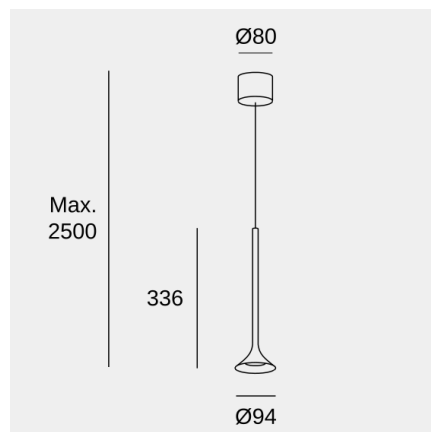

Alive Single

Francesc Vilaró

Pendant Alive Single LED 8.5 LED warm-white 2700K ON-OFF Chrome 492lm

Technical features

Luminaire total power: 8.5W

Real lumens: 492

Real lm/W: 58

Correlated Colour Temperature (CCT): LED warm-white 2700K

Structure material: Aluminium, Steel

Structure finish: Chrome

Diffuser material: Methacrylate

Diffuser finish: Tinted

Driver Brand: HEP

Voltage / frequency: 100-240V/50-60Hz

Dimming protocol: ON-OFF

Power Factor: 0.90

THD%: 20

Useful life: 50,000h L80B20

Warranty: 5 años

Luminotechnic features

CRI: 80

MacAdam steps: 2

Photobiological risk: RG1

Lampholder	Quantity	Light source power (W)
LED	1	6.9W

Image may not match reference. LedsC4 reserves the right to amend any of the product's components. The data related to flux, power and colour temperature may be subject to changes made by the manufacturer.