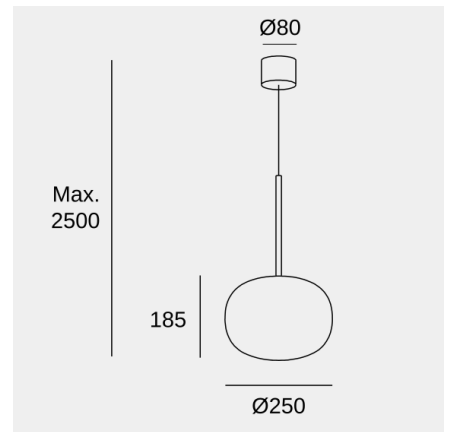

Lampholder	Quantity	Light source power (W)
LED	1	6.9W

Image may not match reference. LedsC4 reserves the right to amend any of the product's components. The data related to flux, power and colour temperature may be subject to changes made by the manufacturer.

Alive Single with glass difusor

Francesc Vilaró

Pendant Alive Single with glass difusor LED 8.5 LED warm-white 2700K ON-OFF Chrome 454lm

Technical features

- Luminaire total power: 8.5W
- Real lumens: 454
- Real lm/W: 53
- Correlated Colour Temperature (CCT): LED warm-white 2700K
- Lens / reflector angle: FLOOD 75°
- UGR: ≤ 16
- Structure material: Aluminium, Steel
- Structure finish: Chrome
- Diffuser material: Methacrylate, Glass
- Diffuser finish: Tinted, Transparent
- Driver Brand: HEP
- Voltage / frequency: 100-240V/50-60Hz
- Dimming protocol: ON-OFF
- Power Factor: 0.90
- THD%: 20
- Useful life: 50,000h L80B20
- Warranty: 5 años

Luminotechnic features

- Luminance C0°G65°: 938
- Luminance C90°G65°: 975
- CRI: 80
- MacAdam steps: 2
- Photobiological risk: RG1

UGR		Lampholder	Quantity	Light source power (W)
S=0.250				
Ceiling / cavity	0.7	LED	1	6.9W
Walls	0.5			
Working Plane	0.2			
Room dimensions	X=4H, Y=8H			
UGR crosswise	14.1			
UGR lengthwise	14.1			

Alive Single with glass difusor

Francesc Vilaró

Pendant Alive Single with glass difusor LED 8.5 LED warm-white 2700K ON-OFF Chrome 454lm

Logistics

x 6

Net weight (kg): 1.515

Packaged weight (kg): 3.04

Packaging: 180mm x 180mm x 505mm