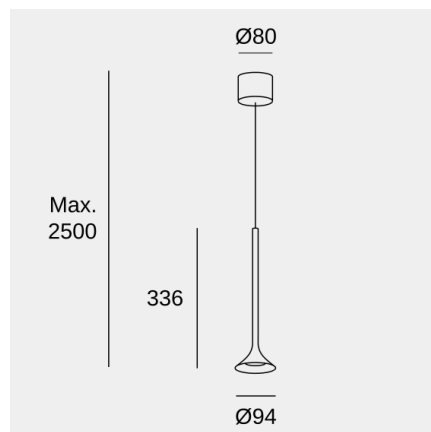

Useful life: 50,000h L80B20

Warranty: 5 años

Luminotechnic features

CRI: 80

MacAdam steps: 2

Photobiological risk: RG1

Lampholder	Quantity	Light source power (W)
LED	1	6.9W

Image may not match reference. LedsC4 reserves the right to amend any of the product's components. The data related to flux, power and colour temperature may be subject to changes made by the manufacturer.

Alive Single

Francesc Vilaró

Pendant Alive Single LED 8.5 LED warm-white 2700K ON-OFF Black 492lm

Logistics

x 6

Net weight (kg): 0.62

Packaged weight (kg): 1.1

Packaging: 135mm x 135mm x 505mm