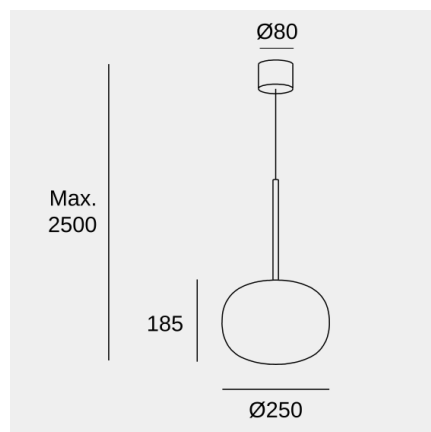

Luminotechnic features

- Luminance C0°G65°: 938
- Luminance C90°G65°: 975
- CRI: 80
- MacAdam steps: 2
- Photobiological risk: RG1

UGR	
S=0.250	
Ceiling / cavity	0.7
Walls	0.5
Working Plane	0.2
Room dimensions	X=4H, Y=8H
UGR crosswise	14.1
UGR lengthwise	14.1

Lampholder	Quantity	Light source power (W)
LED	1	6.9W

Image may not match reference. LedsC4 reserves the right to amend any of the product's components. The data related to flux, power and colour temperature may be subject to changes made by the manufacturer.

Luminotechnic features

- Luminance C0°G65°: 938
- Luminance C90°G65°: 975
- CRI: 80
- MacAdam steps: 2
- Photobiological risk: RG1

UGR		Lampholder	Quantity	Light source power (W)
S=0.250				
Ceiling / cavity	0.7	LED	1	6.9W
Walls	0.5			
Working Plane	0.2			
Room dimensions	X=4H, Y=8H			
UGR crosswise	14.1			
UGR lengthwise	14.1			