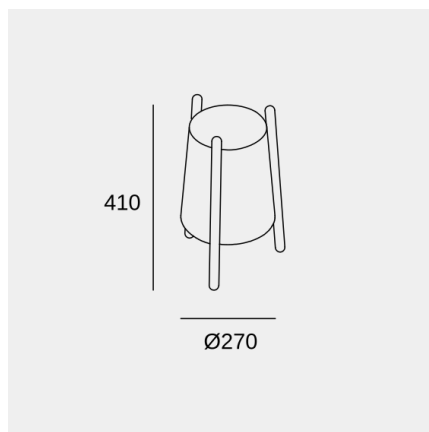

Woody

Gemma Bernal

Table lamp Woody E27 15 White

Technical features

Luminaire total power: 15W

Structure material: Wood

Structure finish: White

Diffuser material: Textile

Diffuser finish: Beige

Recommended light bulb: E27

Voltage / frequency: 100-240V/50-60Hz

Warranty: 5 años

Luminotechnic features

UGR crosswise: 0.1

UGR lengthwise: 0.1

Lampholder	Quantity	Light source power (W)
E27	1	Max. power 15W

Woody

Gemma Bernal

Table lamp Woody E27 15 White

Logistics

x 4

Net weight (kg): 0.74

Packaged weight (kg): 1.37

Packaging: 450mm x 305mm x
280mm