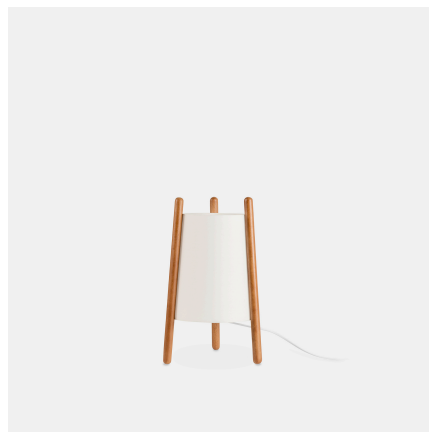

Woody

Gemma Bernal

Table lamp Woody E27 15 White

Technical features

Luminaire total power: 15W

Structure material: Wood

Structure finish: White

Diffuser material: Textile

Diffuser finish: Beige

Recommended light bulb: E27

Voltage / frequency: 100-240V/50-60Hz

Warranty: 5 años

Luminotechnic features

UGR crosswise: 0.1

UGR lengthwise: 0.1

Lampholder	Quantity	Light source power (W)
E27	1	Max. power 15W