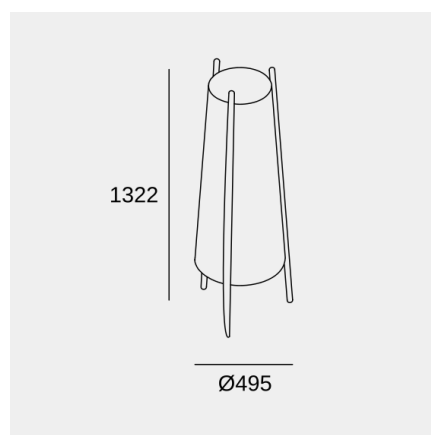

### Technical features

Luminaire total power: 30W

Structure material: Wood

Structure finish: White

Diffuser material: Textile

Diffuser finish: Beige

Recommended light bulb: E27

Voltage / frequency: 100-240V/50-60Hz

### Luminotechnic features

UGR crosswise: 0.1

UGR lengthwise: 0.1

Lampholder	Quantity	Light source power (W)
E27	2	Max. power 15W

Image may not match reference. LedsC4 reserves the right to amend any of the product's components. The data related to flux, power and colour temperature may be subject to changes made by the manufacturer.

### Logistics

x 1

Net weight (kg): 3.06

Packaged weight (kg): 5.96

Packaging: 500mm x 475mm x  
1360mm

Image may not match reference. LedsC4 reserves the right to amend any of the product's components. The data related to flux, power and colour temperature may be subject to changes made by the manufacturer.