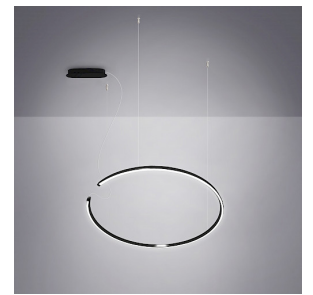

LEGGERA
1032AOFBVE2A

Installation	Hanging Lamp
Usage environment	Indoor
Size	3x1,5 Ø65cm
Finish	White 
Materials	Structure in extruded aluminum, PMMA diffuser
Weight	2kg
Power / flux	35W 1740lm
Power supply	220-240V 50-60Hz
Power supply	OnOff (OF), included in the ceiling rose 
Hue	2700K (A) / Led SMD C.R.I >90
Diffuser	Opal (E2)
Light emission	Diffused Down + Side 
Nominal life	50'000h L80B20
This product contains an energy class light source	F
Certifications	