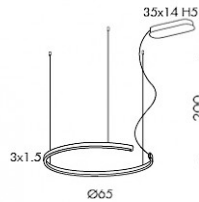

LEGGERA
1032AOFBVE2A

Installation	Hanging Lamp
Usage environment	Indoor
Size	3x1,5 Ø65cm
Finish	White 
Materials	Structure in extruded aluminum, PMMA diffuser
Weight	2kg
Power / flux	35W 1740lm
Power supply	220-240V 50-60Hz
Power supply	OnOff (OF), included in the ceiling rose 
Hue	2700K (A) / Led SMD C.R.I >90
Diffuser	Opal (E2)
Light emission	Diffused Down + Side 
Nominal life	50'000h L80B20
This product contains an energy class light source	F
Certifications	